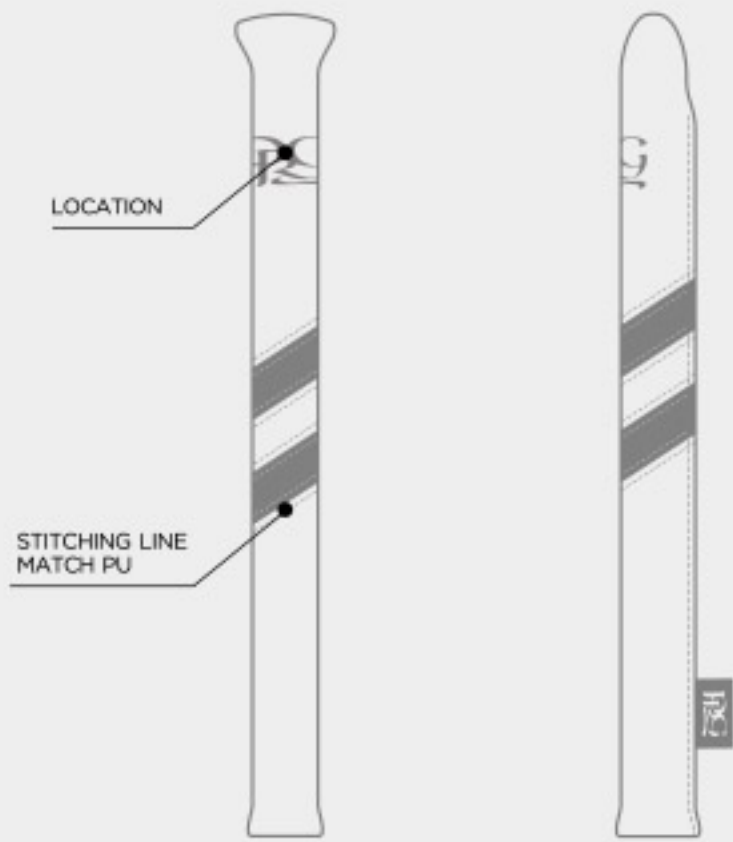

TRACK ALIGNMENT STICK COVER