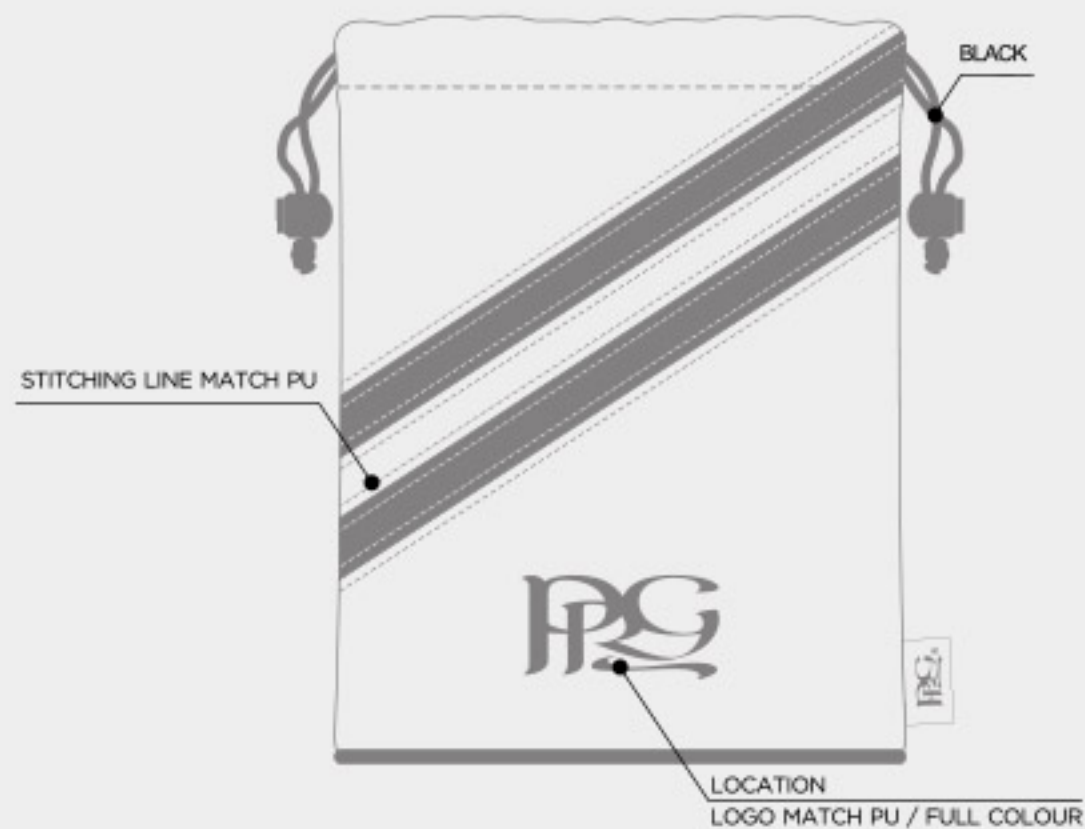

ELITE TRACK TOUR POUCH TOTE