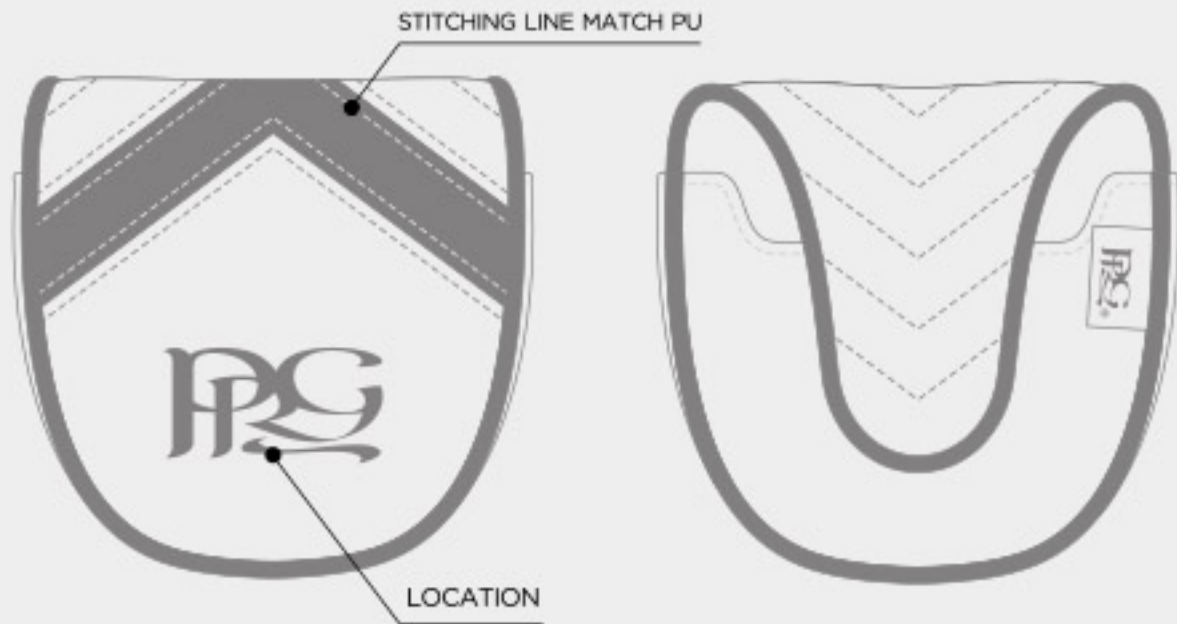

ELITE FUSION MALLET PUTTER COVER