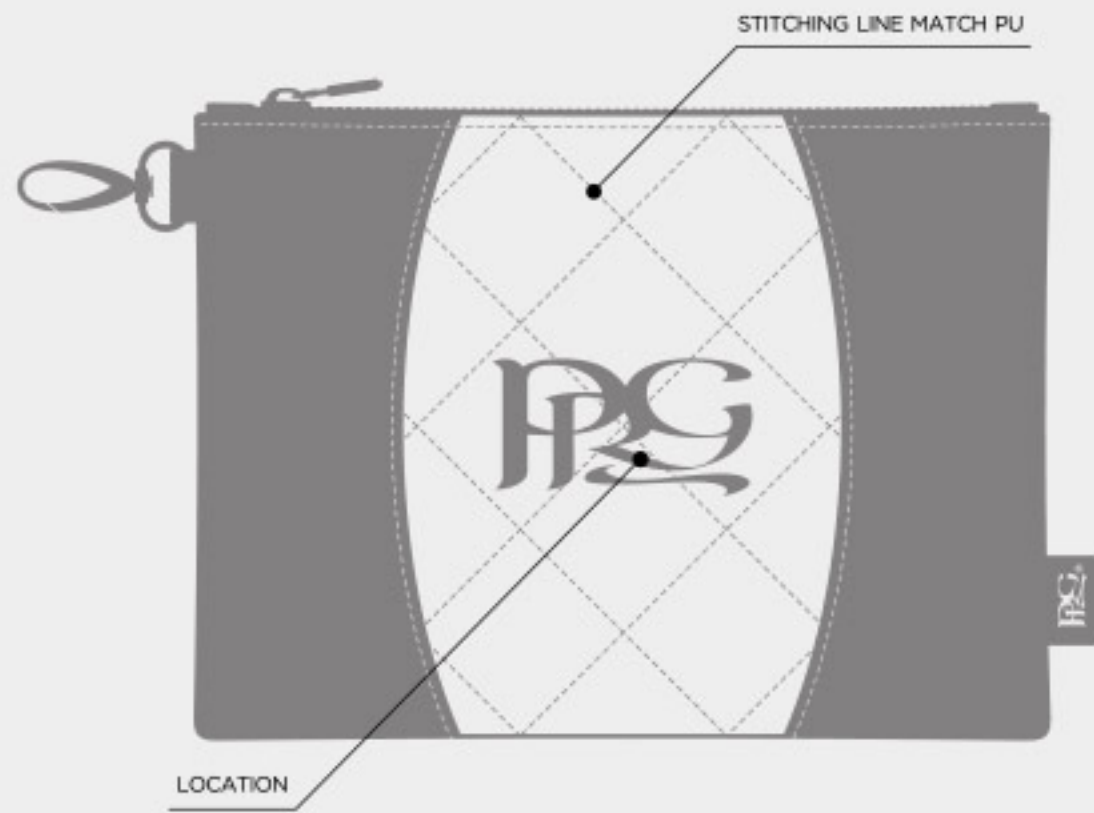

ELITE COLOUR

WHITE	BLACK	COOL GRAY 10 C	2380C	NAVY 282C	Royal Blue 542C	HUNTER GREEN 567C	TAN	RED 191C