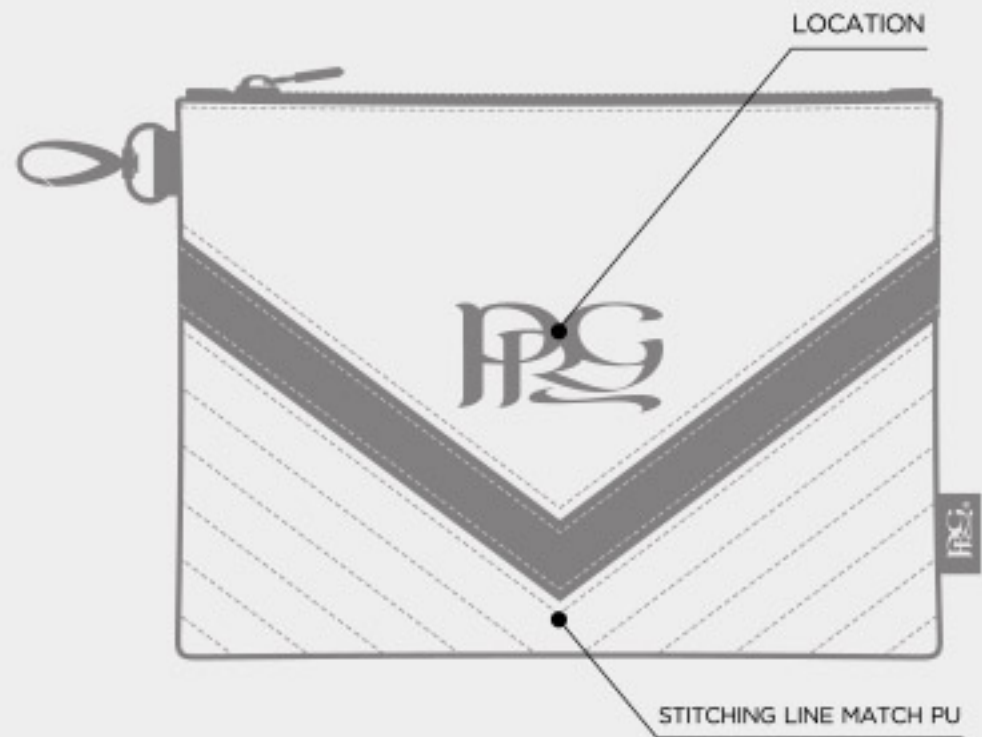

# ELITE FUSION POUCH TOTE BAG

ELITE COLOUR

WHITE	BLACK	COOL GRAY 10 C	2380C	NAVY 282C	Royal Blue 662C	HUNTER GREEN 567C	TAN	RED 186C
-------	-------	----------------	-------	-----------	-----------------	-------------------	-----	----------

NEW

LUXURY TWIN ZIP TOTE

LUXURY SINGLE ZIP TOTE