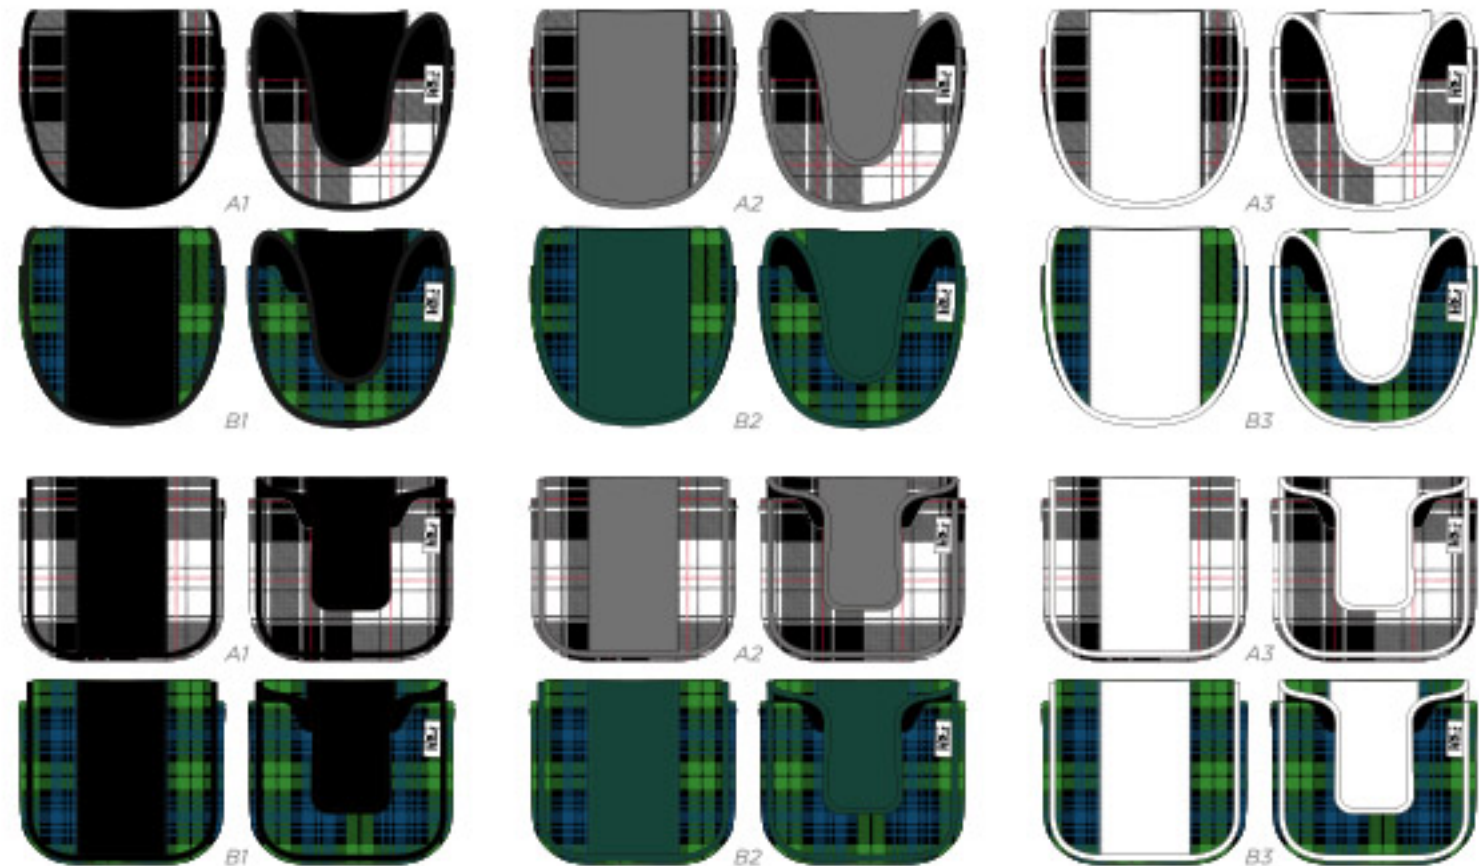

LUNAR TARTAN MALLET PUTTER COVER / SPIDER MALLET

PU COLOUR: BLACK, WHITE, COOL GRAY 10°C, HUNTER GREEN 50°C
TARTAN COLOUR: GREEN, BLACK