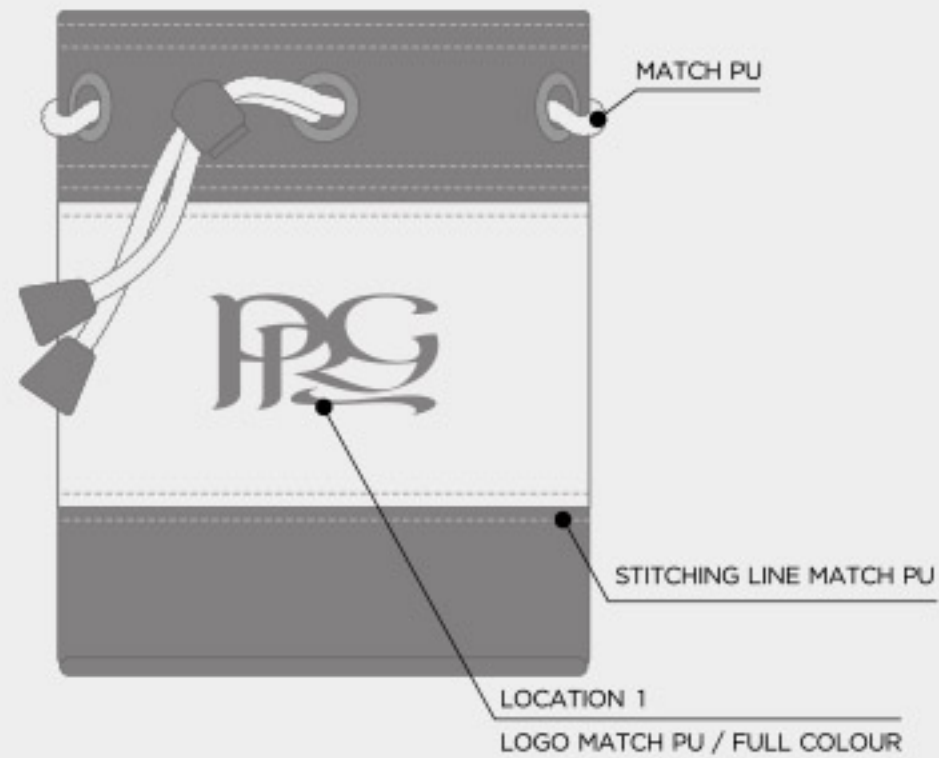

HORIZON DELUXE TOTE BAG