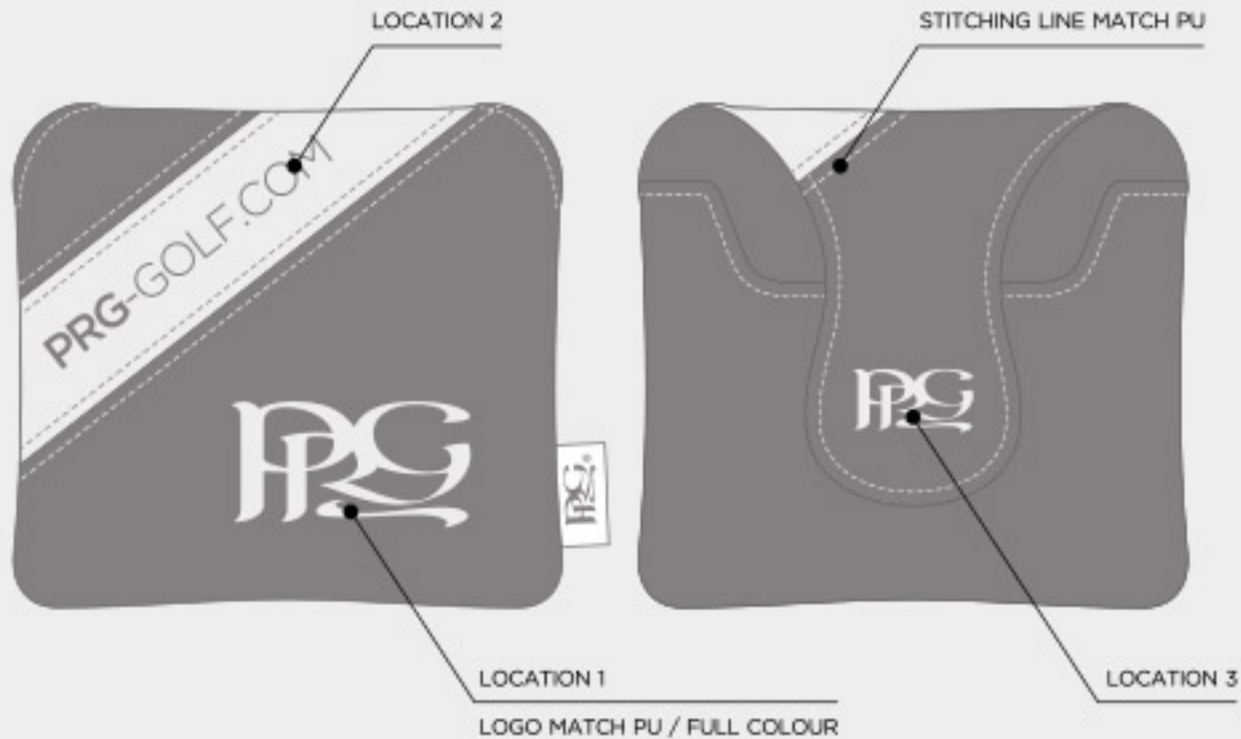

# COLLEGE SPIDER MALLET PUTTER COVER

LOCATION 3

LOCATION 2

LOCATION 1

STITCHING LINE MATCH PU

LOGO MATCH PU / FULL COLOUR

PIPING MATCH SIDE PU

PU COLOUR