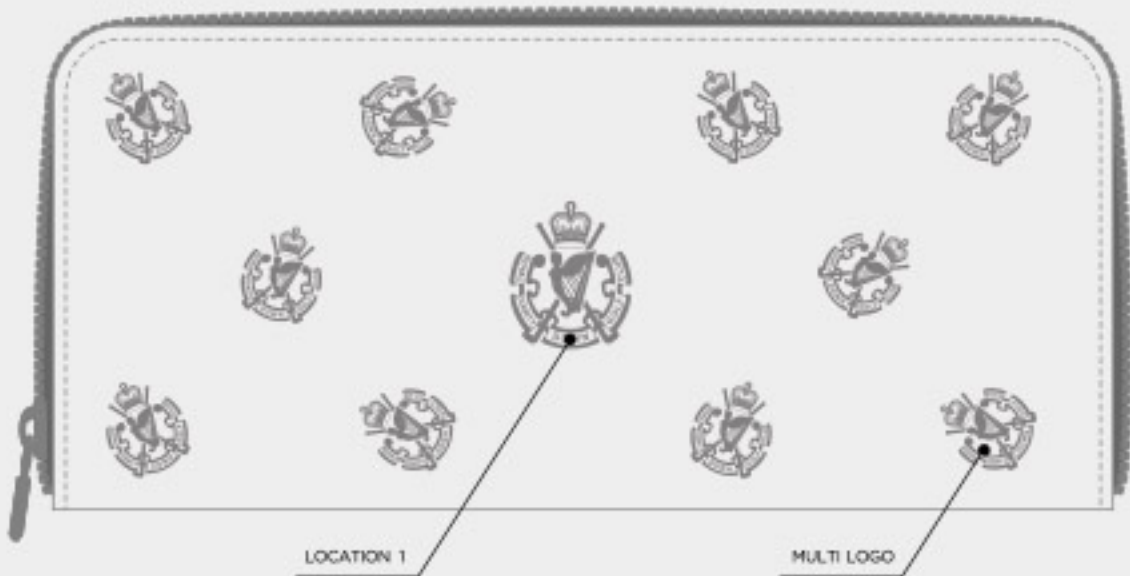

NEW

A1

A2

A3

A4

A5

A6

A7

A8

A9

ELITE COLOUR

WHITE	BLACK	COOL GRAY 30 C	2880C	NAVY 283C	Royal Blue 840C	HUNTER GREEN 867C	TAN	RED 896C