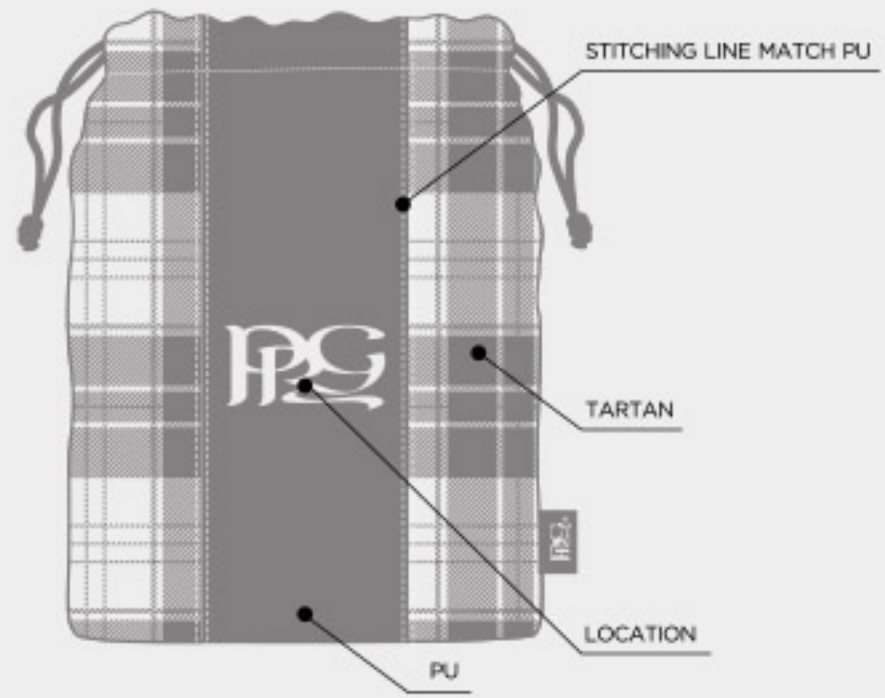

LUNAR TARTAN PREMIUM TOTE BAG

PU COLOUR

BLACK WHITE COOL GRAY 10 C HUNTER GREEN 567C

TARTAN COLOUR

GREEN BLACK

Detailed description: A color selection legend for the tote bag. It lists PU COLOUR options: BLACK, WHITE, COOL GRAY 10 C, and HUNTER GREEN 567C. It also lists TARTAN COLOUR options: GREEN and BLACK. Each color is represented by a small colored square.