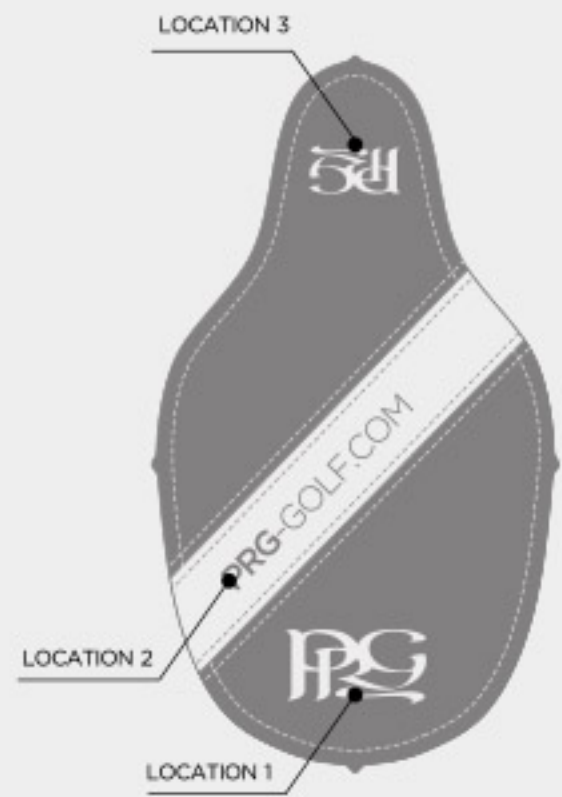

COLLEGE MALLET PUTTER COVER

USA E1 E2 E3 E4

E5 E6 E7 E8 E9

E10 E11 E12 E13 E14

E15 E16 E17 E18 E19

E20 E21 E22 E23 E24

E25 E26

COLOUR

WHITE	BLACK	ROYAL BLUE 2955C	NAVY 2955C	HUNTER GREEN 857C
LIME GREEN 289C	YELLOW 103C	ORANGE 172C	RED 866C	PURPLE 2677C
BROWN 2322C	COOL GREY 310 C	SAGE	266C