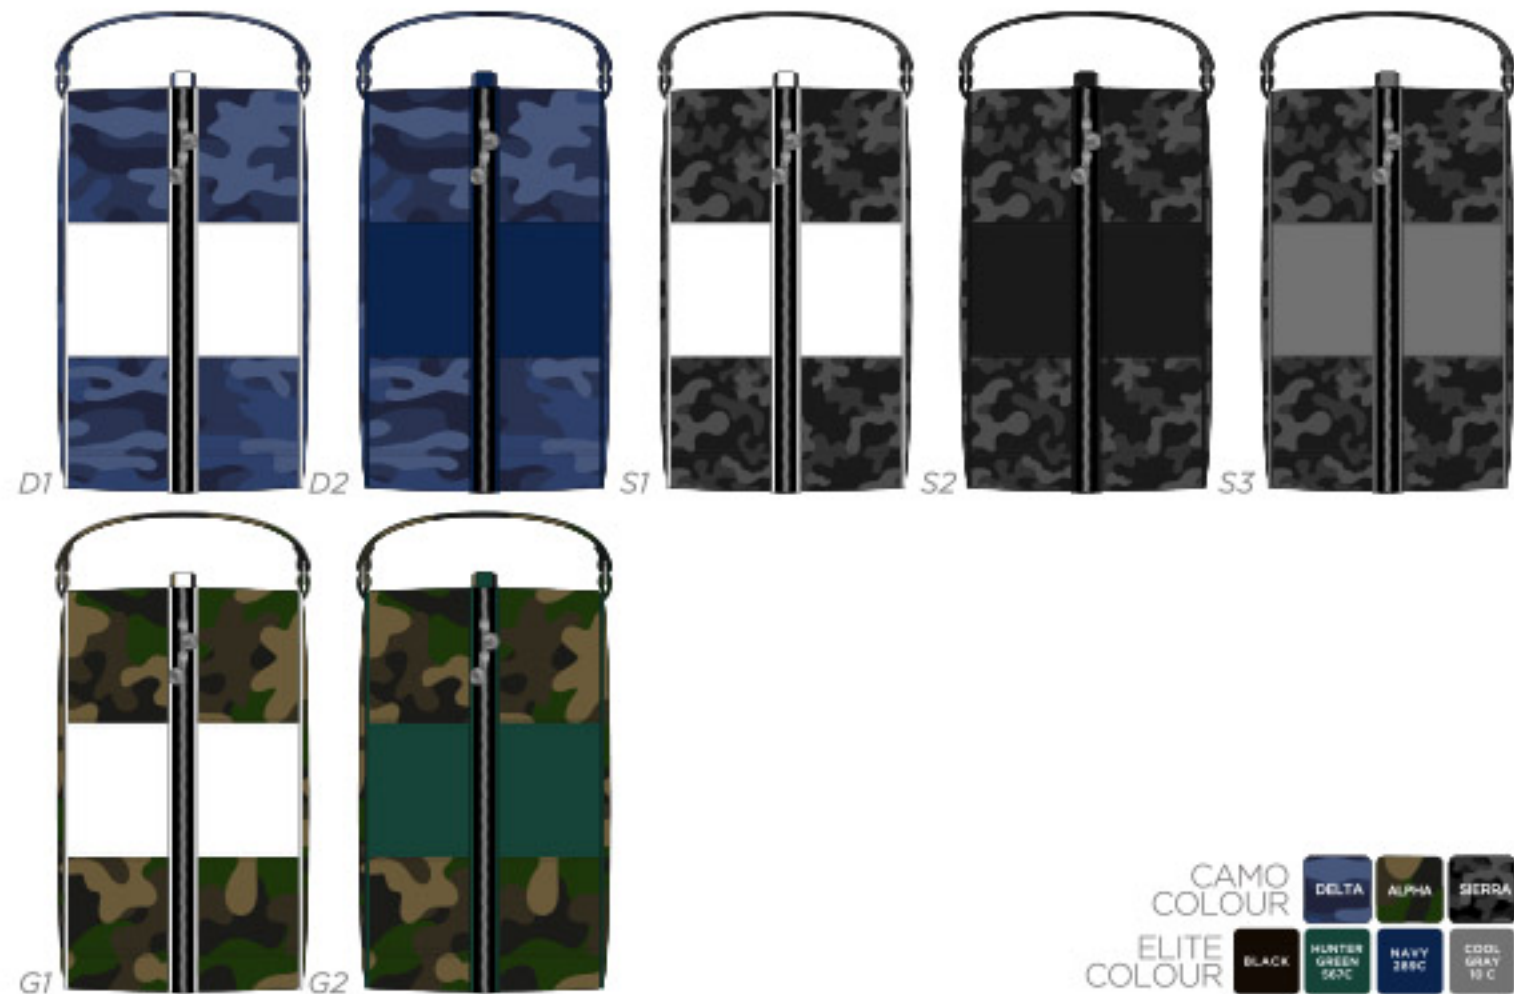

ELITE CAMO PREMIUM SHOE BAG