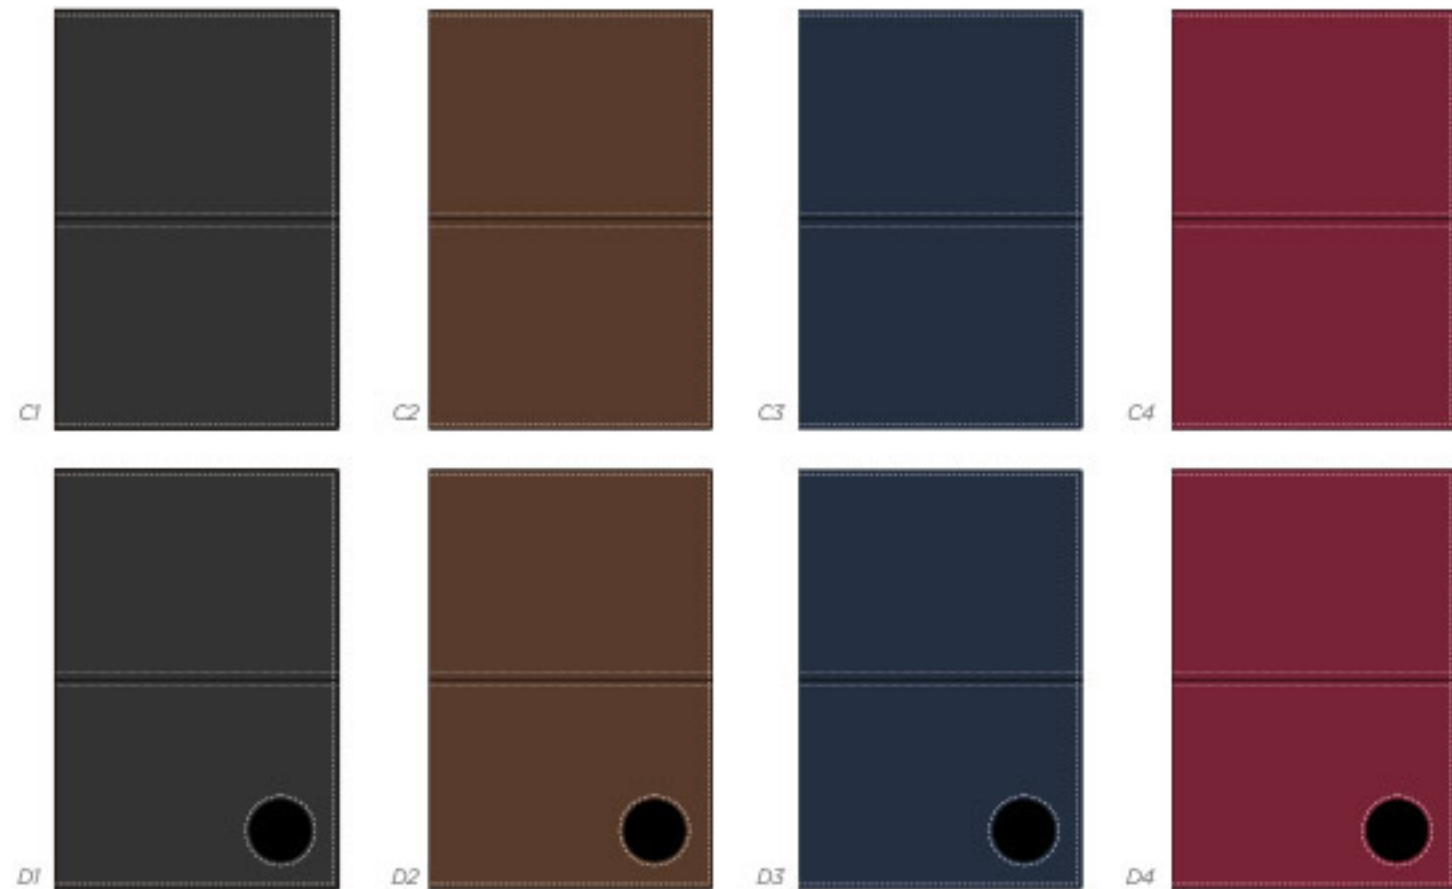

### AQUA-LOCK CART TOWEL

A	B	C	D
E	F	G	H
I	J	K	L
M	N	O	P
Q	R	S	

TOWEL COLOUR

WHITE	BLACK	ROYAL BLUE	RED	GRAY	HUNTER GREEN	NAVY	TEC
-------	-------	------------	-----	------	--------------	------	-----

TOWEL COLOUR

**SMALL CONTEMPORARY TOWEL PACK**  
BLACK (BACKGROUND COLOR) RED / SILVER / ROYAL BLUE / GOLD

**SMALL CLASSIC TOWEL PACK**  
GOLD (BACKGROUND COLOR) BLACK / RED / NAVY / GREEN

# PREMIUM SCORECARD HOLDER EMBROIDERED

# PREMIUM SCORECARD HOLDER EMBOSSED

PU COLOUR

BLACK

RED

NAVY

BROWN