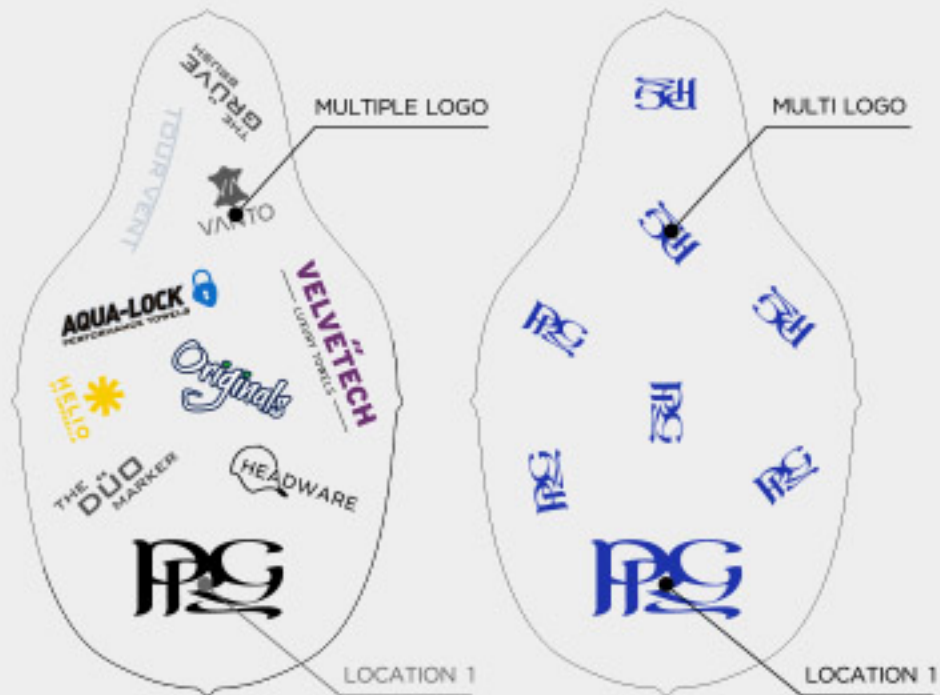

# STELLAR SPIDER MALLET

PU COLOUR	BLACK	WHITE	NAVY 289C	COOL GRAY 10 C	FUR LINING COLOUR	COOL GRAY 10 C	NAVY 289C	BLUE 286C	LIME GREEN 361C	RED 186 C	ORANGE 172C	BLACK

# STELLAR VINTAGE MALLET

**NEW**

**PU COLOUR**  
 BLACK WHITE NAVY 289C COOL GRAY 10 C

**FUR LINING COLOUR**  
 COOL GRAY 10 C NAVY 289C BLUE 286C LIME GREEN 30C RED 186C ORANGE 172C BLACK

# STUDIO COLLECTION SPIDER MALLET PUTTER COVER

MULTIPLE LOGO

LOCATION 1

MULTI LOGO

LOCATION 1

COLOUR TECH

PU COLOUR

A1	A2	A3	A4	A5	A6	A7	B1
B2	B3	B4	B5	B6	B7	B8	B9
C1	C2	C3	C4	C5	C6	C7	C8
C9	C10	C11	C12	C13	C14	C15	