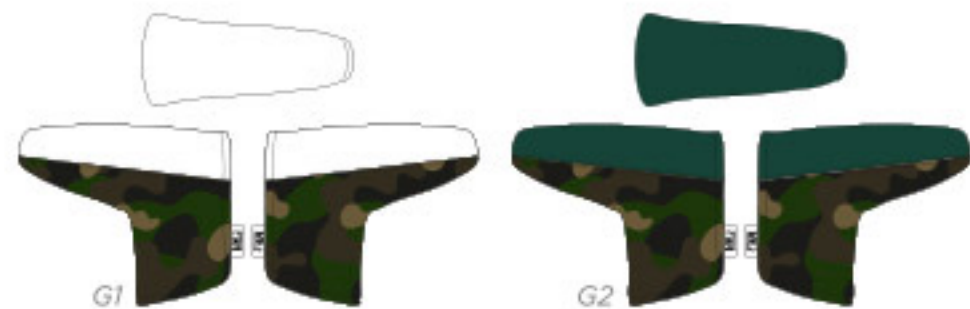

ELITE CAMO BLADE PUTTER COVER

CAMO COLOUR	DELTA	ALPHA	SERRA		
	ELITE COLOUR	BLACK	HUNTER GREEN 567C	NAVY 789C	COOL GRAY 19 C