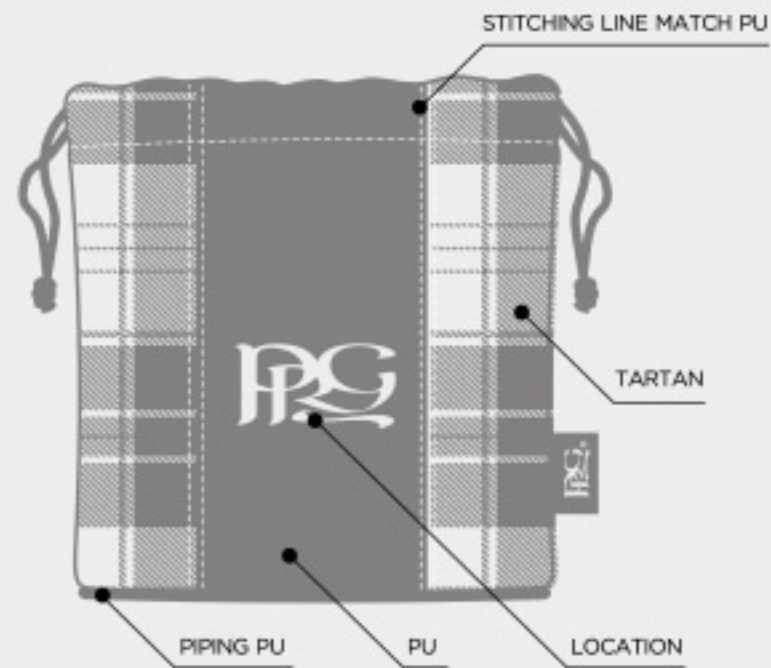

LUNAR TARTAN POUCH TOTE BAG