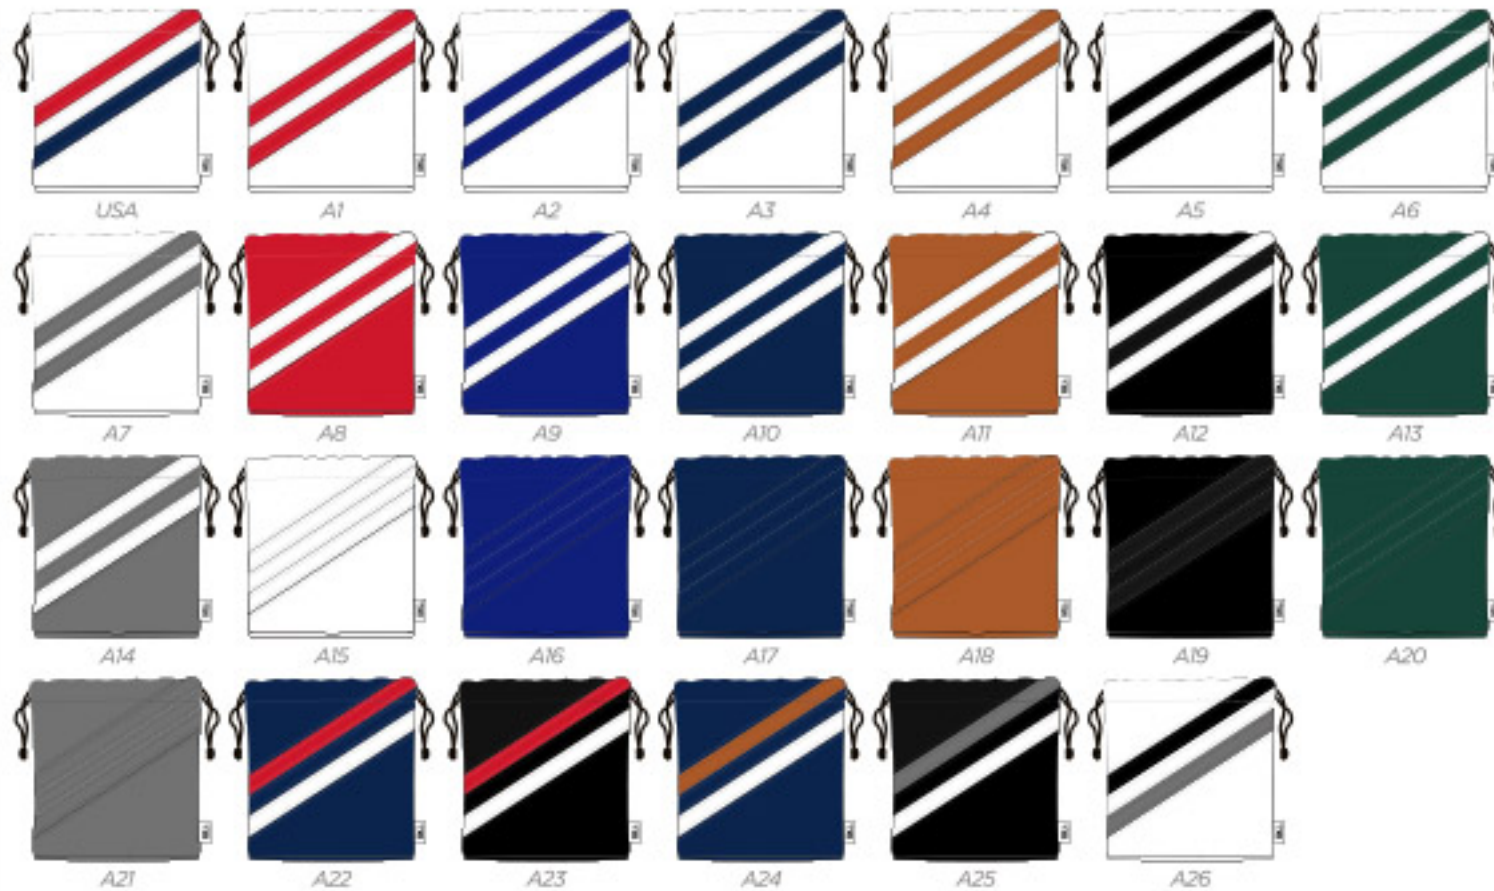

ELITE TRACK POUCH TOTE BAG

NEW

ELITE COLOUR

WHITE	BLACK	COOL GRAY 10 C	NAVY 282C	Royal Blue 562C	HUNTER GREEN 567C	TAN	RED 196C