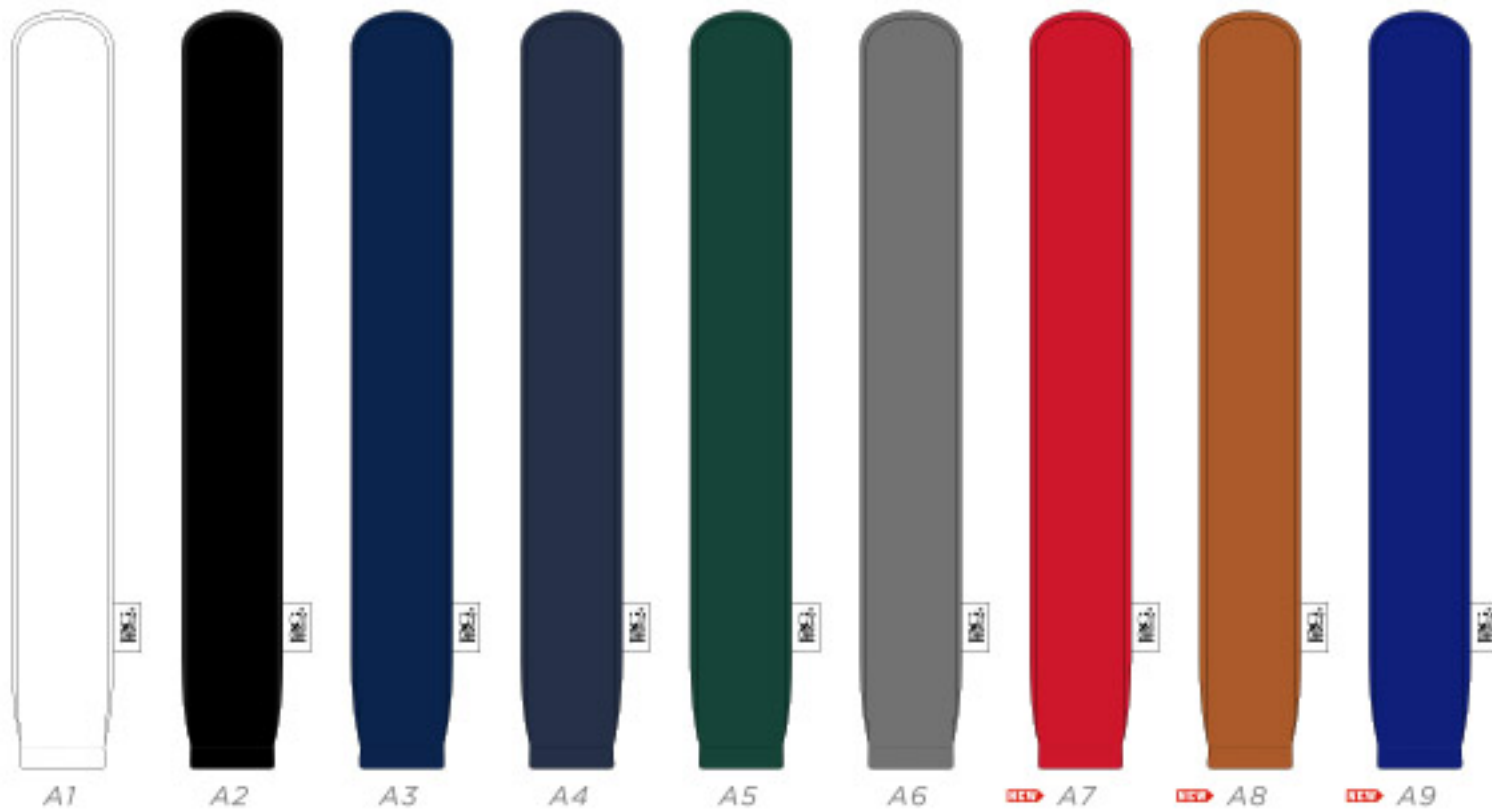

ELITE STUDIO COLLECTION ALIGNMENT STICK COVER

ELITE COLOUR	WHITE	BLACK	COOL GRAY 10 C	2390C	NAVY 282C	Royal Blue 662C	HUNTER GREEN 567C	TAN	RED 186C