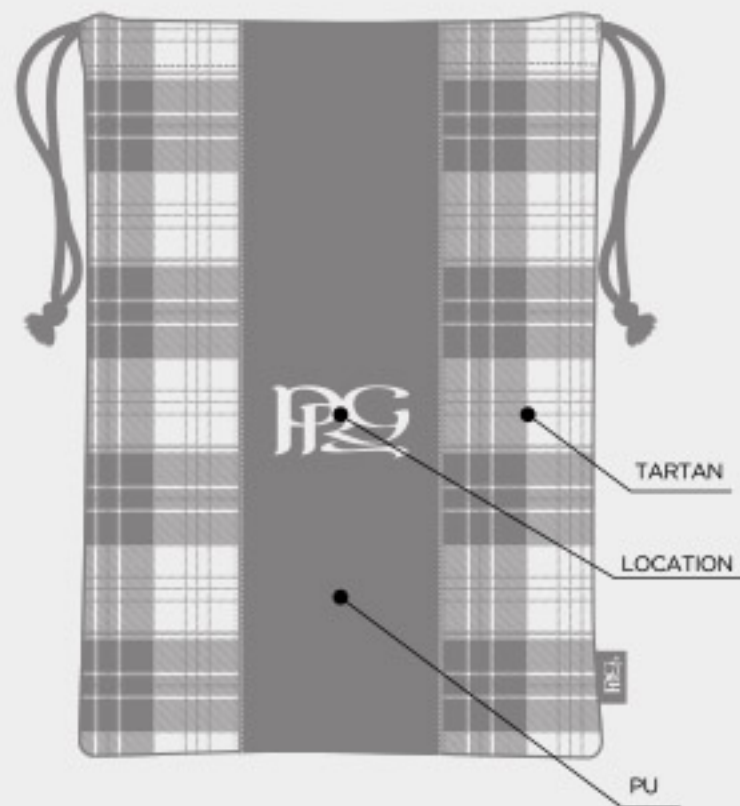

LUNAR TARTAN SHOE BAG