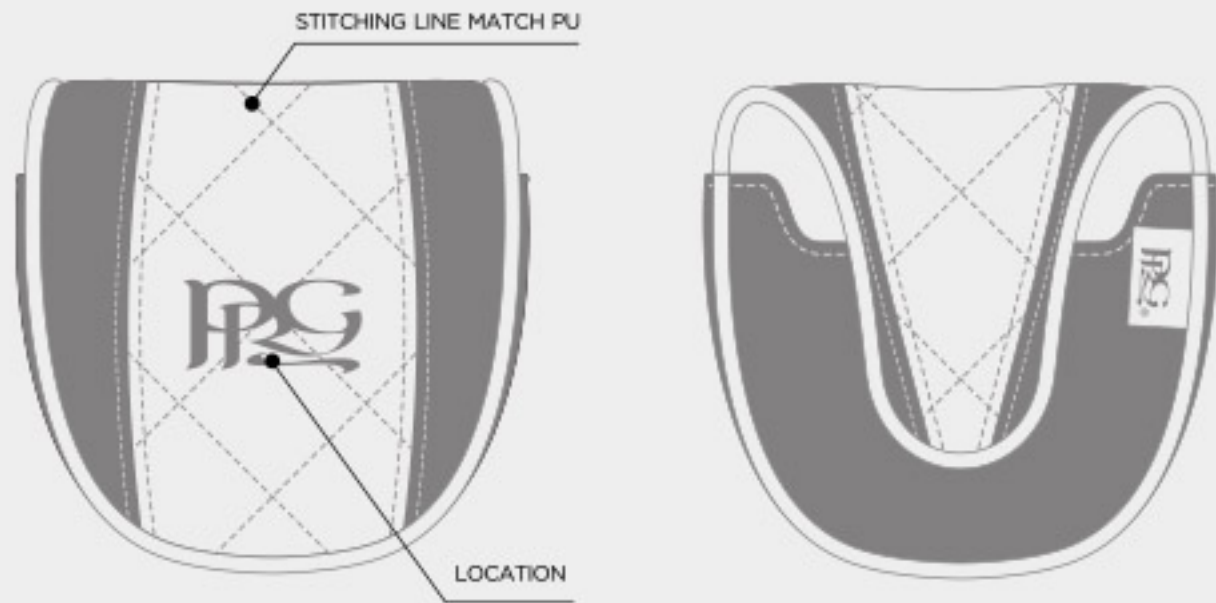

ELITE CONTINENTAL MALLET PUTTER COVER

ELITE COLOUR

WHITE	BLACK	COOL GRAY 10 C	2380C	NAVY 282C	Royal Blue 662C	HUNTER GREEN 667C	TAN	RED 196C