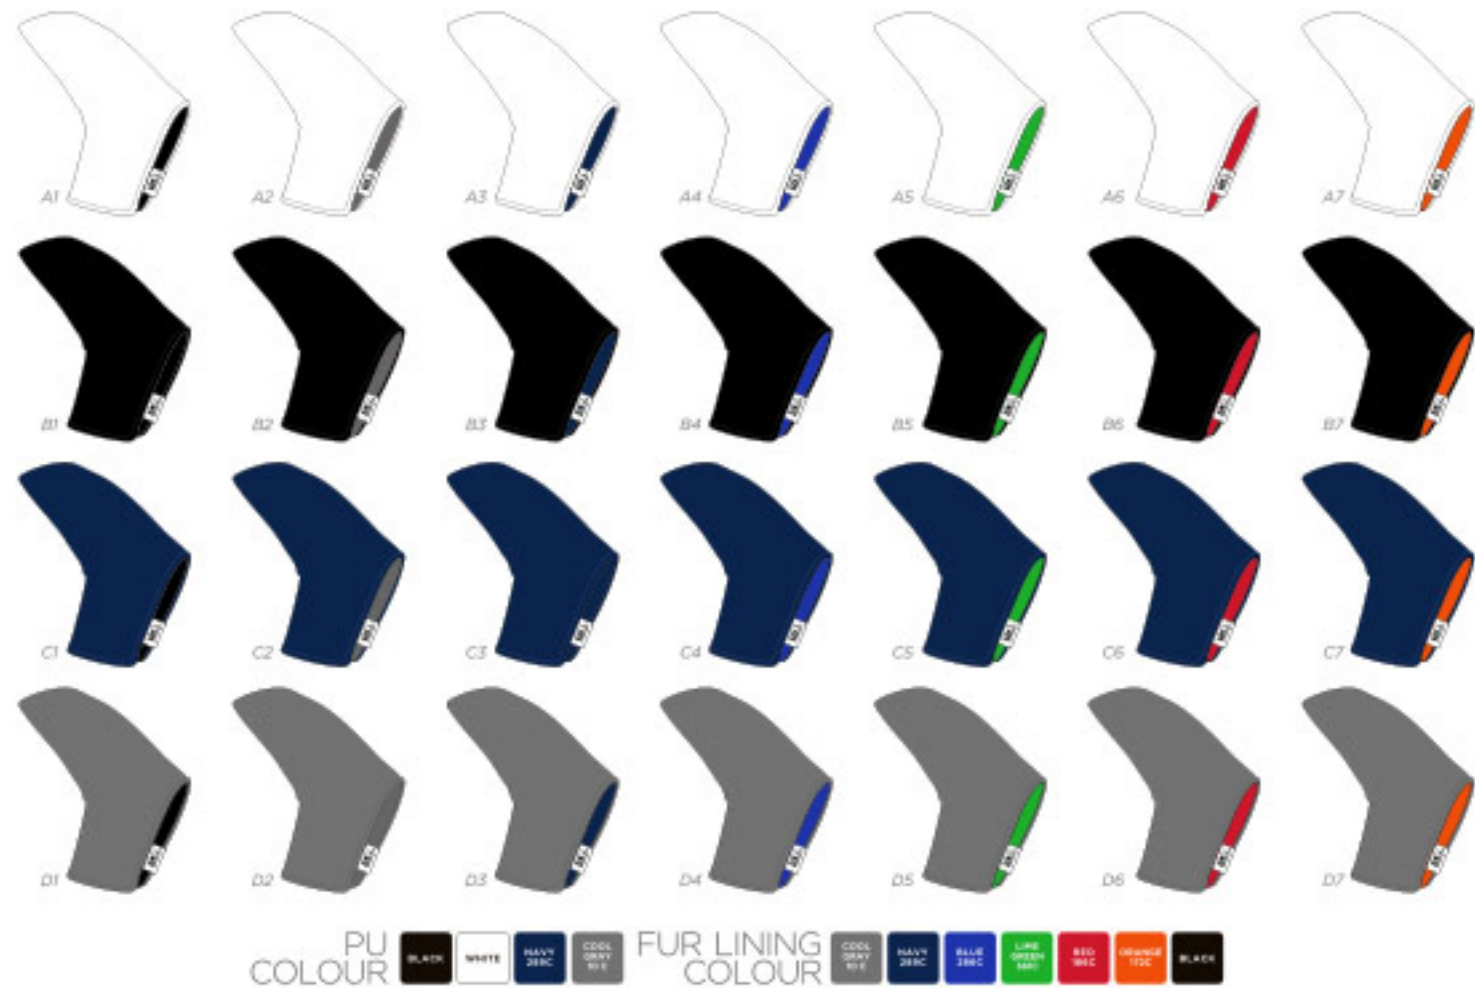

# ALIGNMENT STICK COVER

LOCATION

STITCHING LINE MATCH PU

100%

# STELLAR BLADE PUTTER COVER