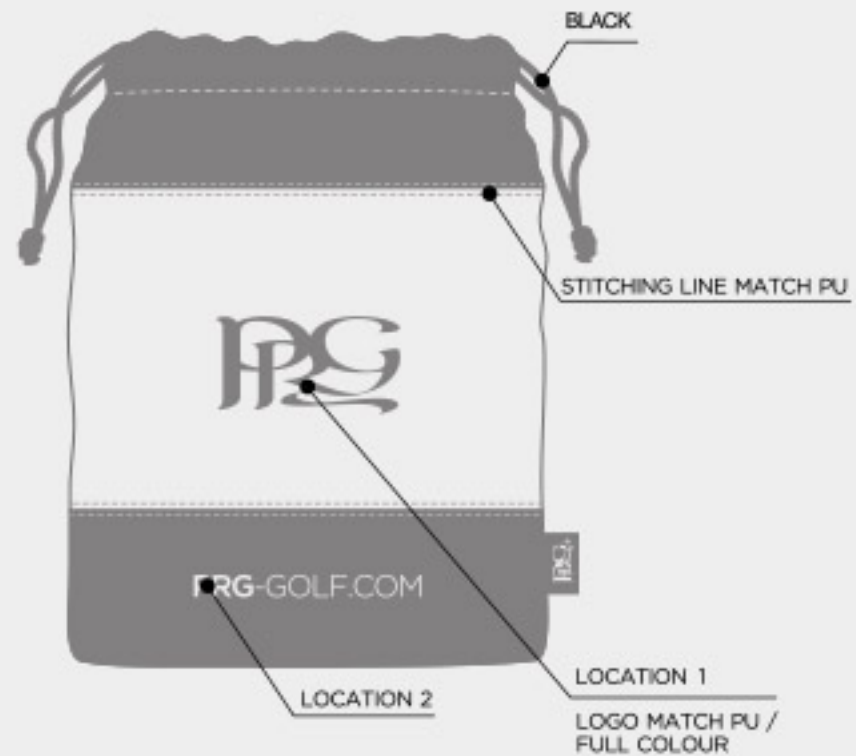

# HORIZON MALLET PUTTER COVER

# HORIZON SPIDER MALLET PUTTER COVER

NEW

# HORIZON PREMIUM TOTE BAG