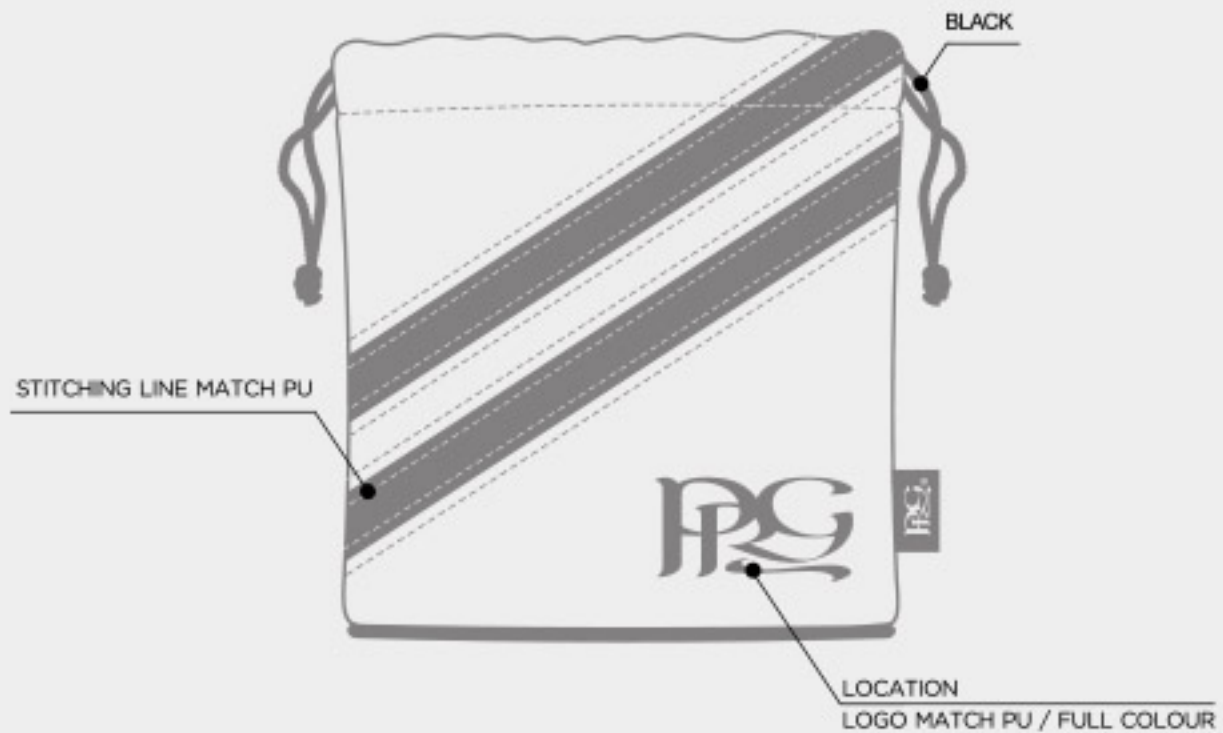

ELITE TRACK POUCH TOTE BAG