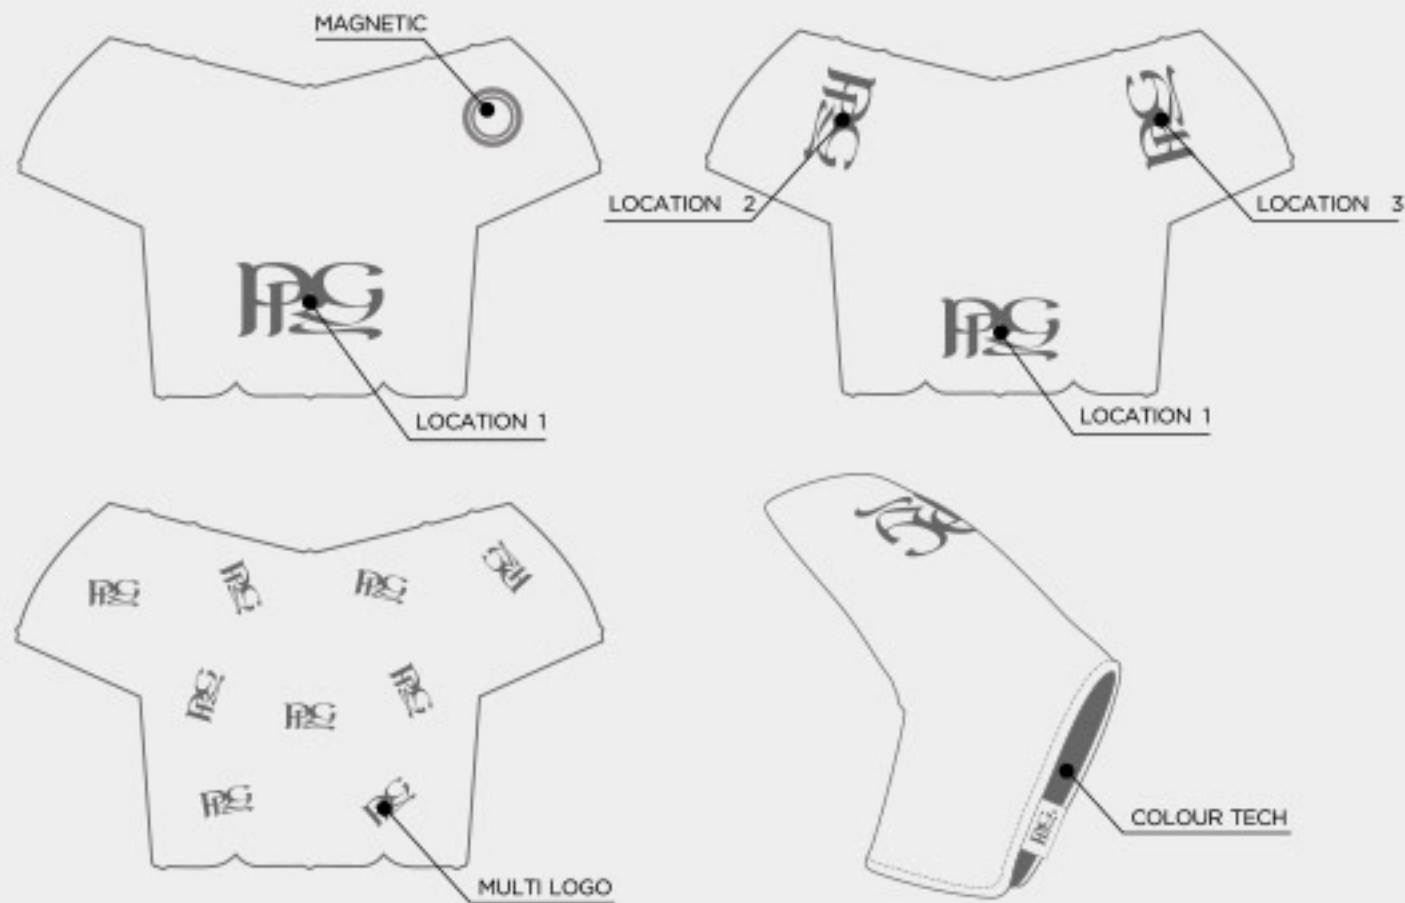

# ALIGNMENT STICK COVER

LOCATION

STITCHING LINE MATCH PU

100%

# STELLAR BLADE PUTTER COVER