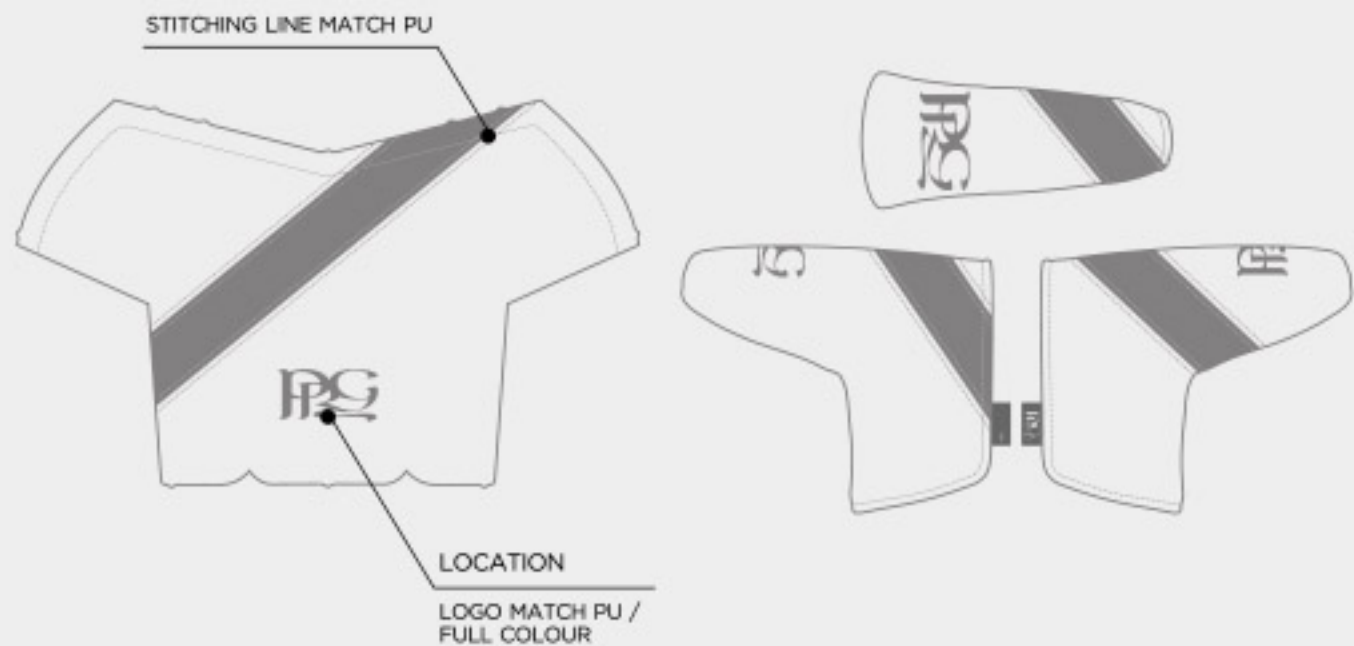

# ELITE COLLEGE BLADE PUTTER COVER