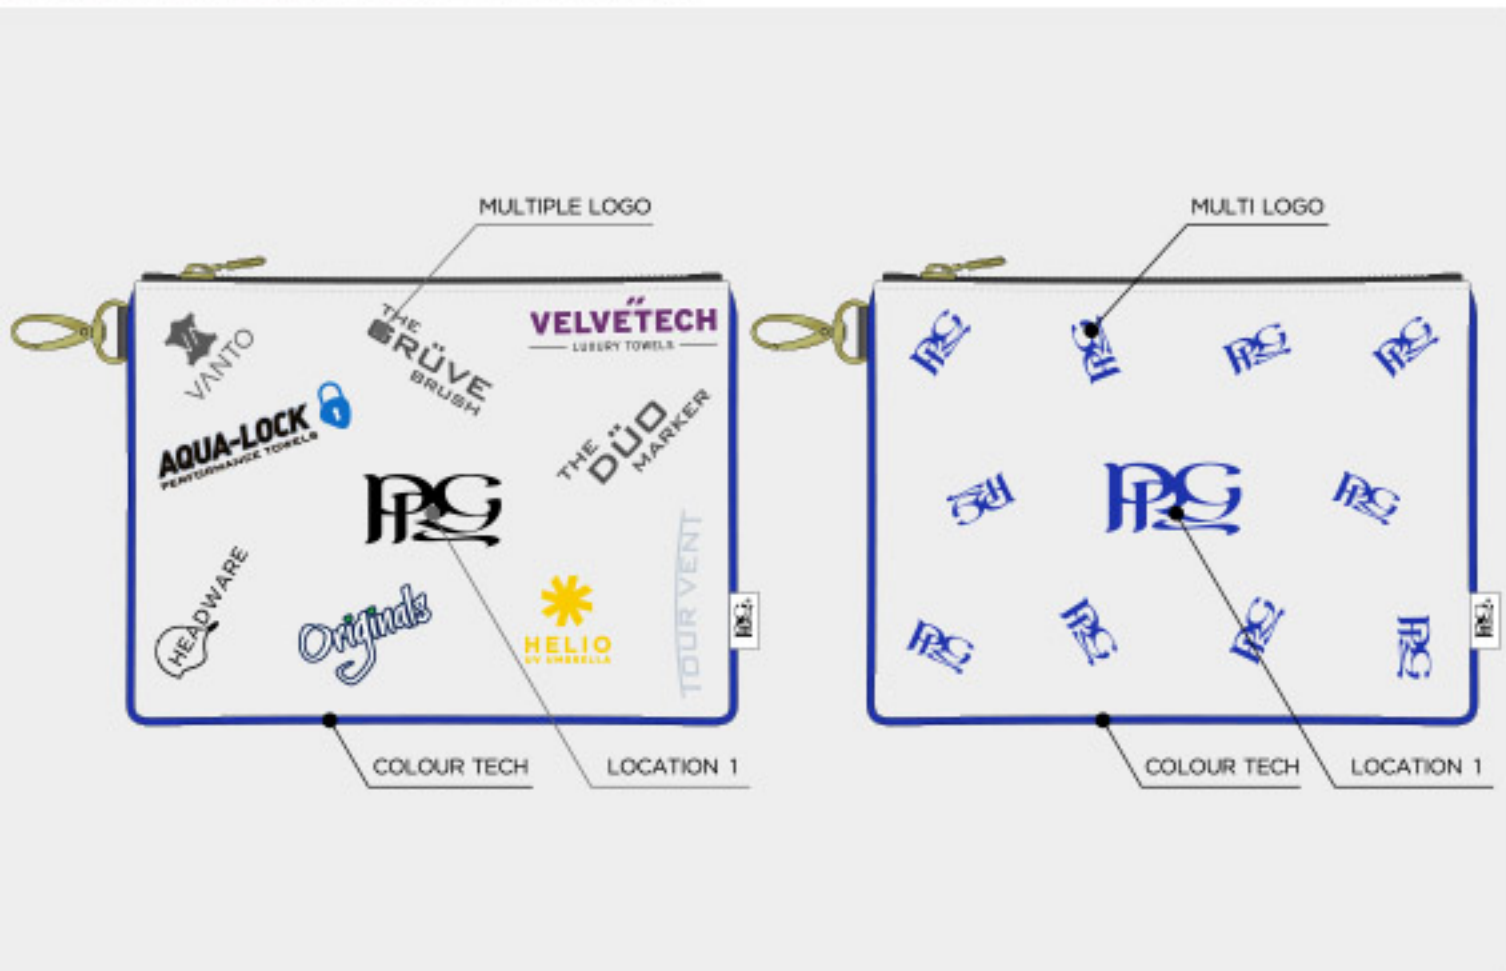

# STUDIO COLLECTION SPIDER MALLET PUTTER COVER

MULTIPLE LOGO

LOCATION 1

MULTI LOGO

LOCATION 1

COLOUR TECH

PU COLOUR

A1	A2	A3	A4	A5	A6	A7	B1
B2	B3	B4	B5	B6	B7	B8	B9
C1	C2	C3	C4	C5	C6	C7	C8
C9	C10	C11	C12	C13	C14	C15	