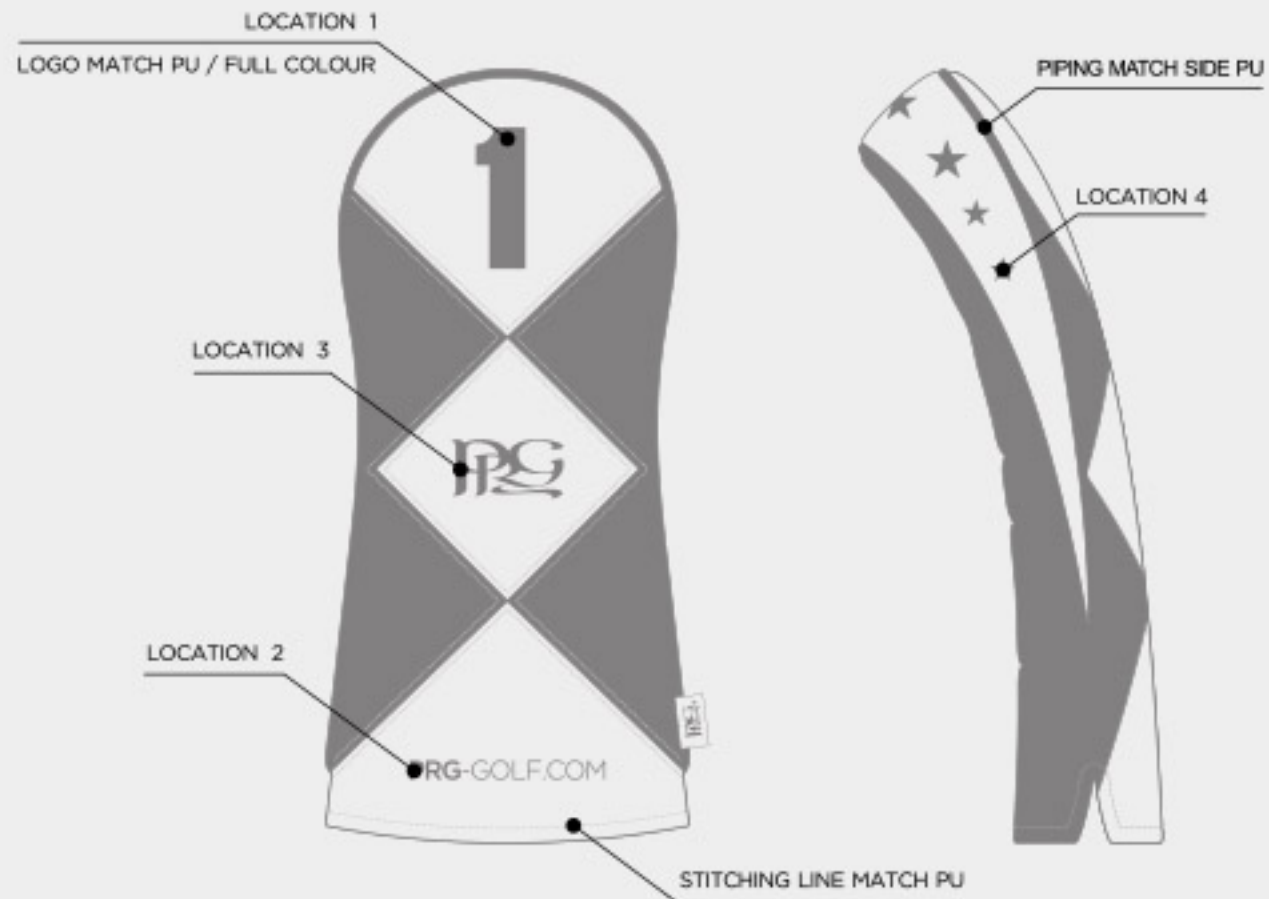

ELITE SOLITAIRE WOOD COVER