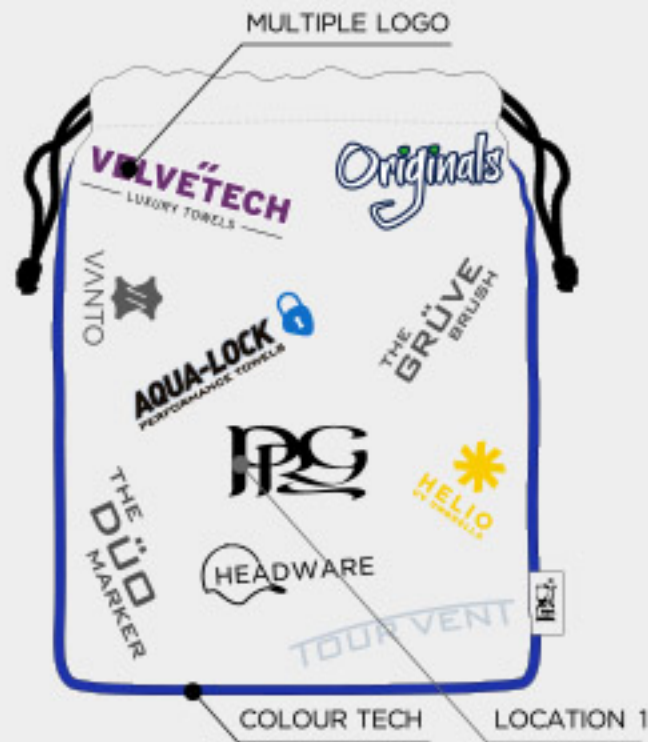

# STUDIO COLLECTION SPIDER MALLET PUTTER COVER

MULTIPLE LOGO

LOCATION 1

MULTI LOGO

LOCATION 1

COLOUR TECH

PU COLOUR

A1	A2	A3	A4	A5	A6	A7	B1
B2	B3	B4	B5	B6	B7	B8	B9
C1	C2	C3	C4	C5	C6	C7	C8
C9	C10	C11	C12	C13	C14	C15	