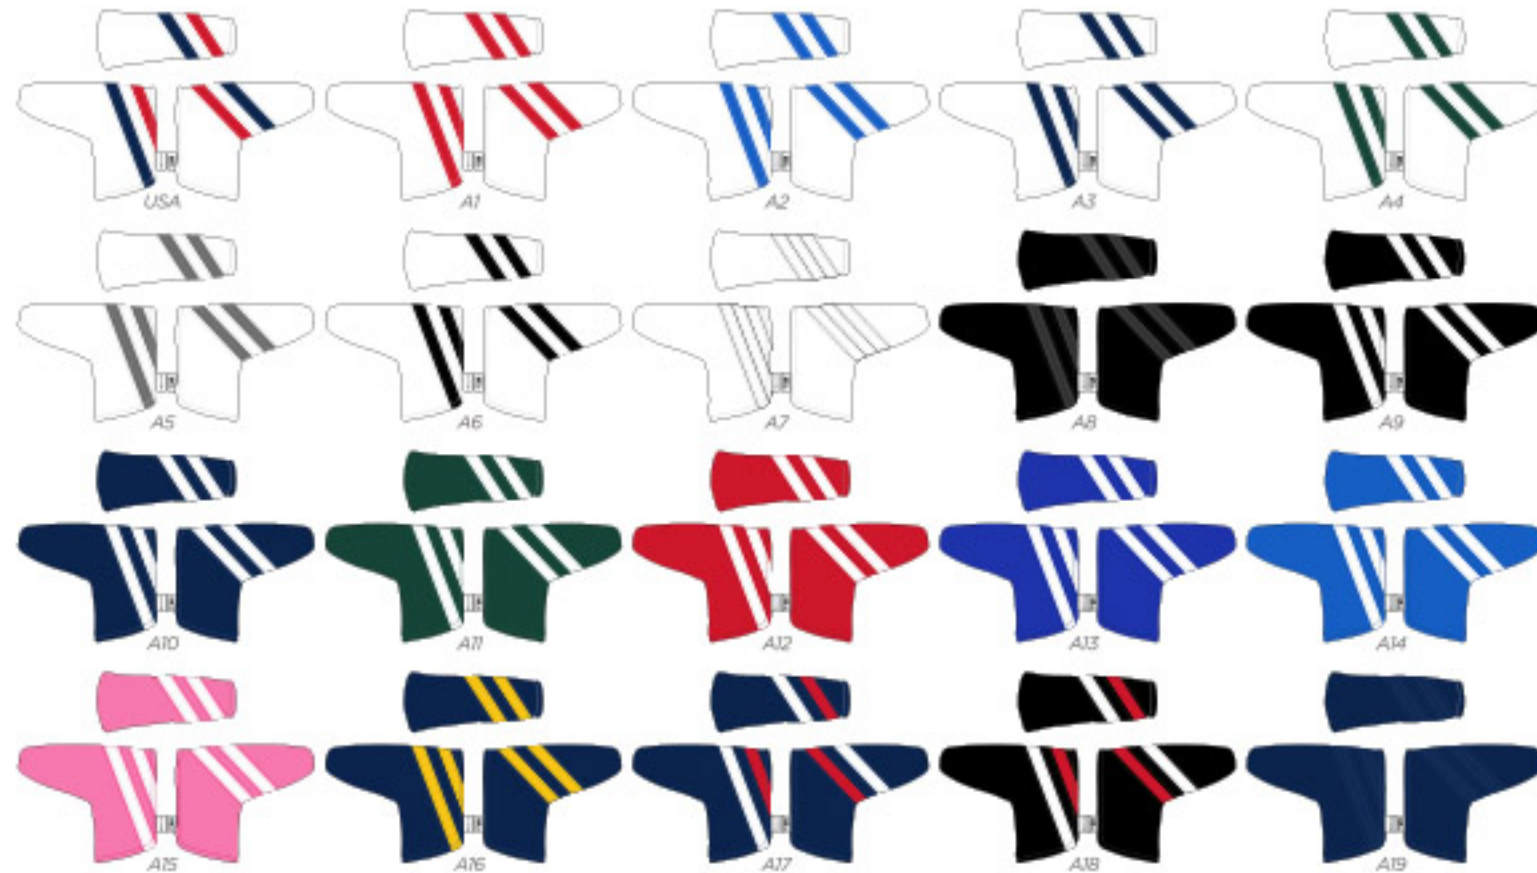

PU COLOUR

WHITE	BLACK	ROYAL BLUE 2335C	289C	PINK 211C	NAVY 289C	HUNTER GREEN 567C	RED 196C	COOL GRAY 10 C	YELLOW 153C