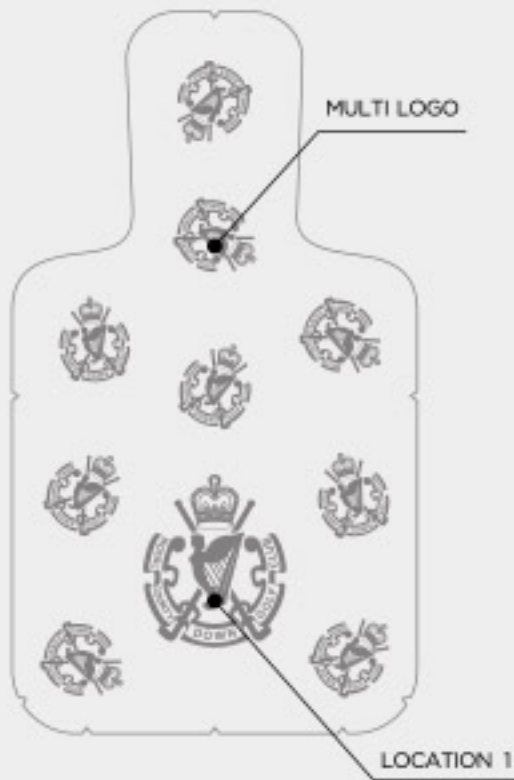

ELITE STUDIO COLLECTION SPIDER MALLET PUTTER COVER