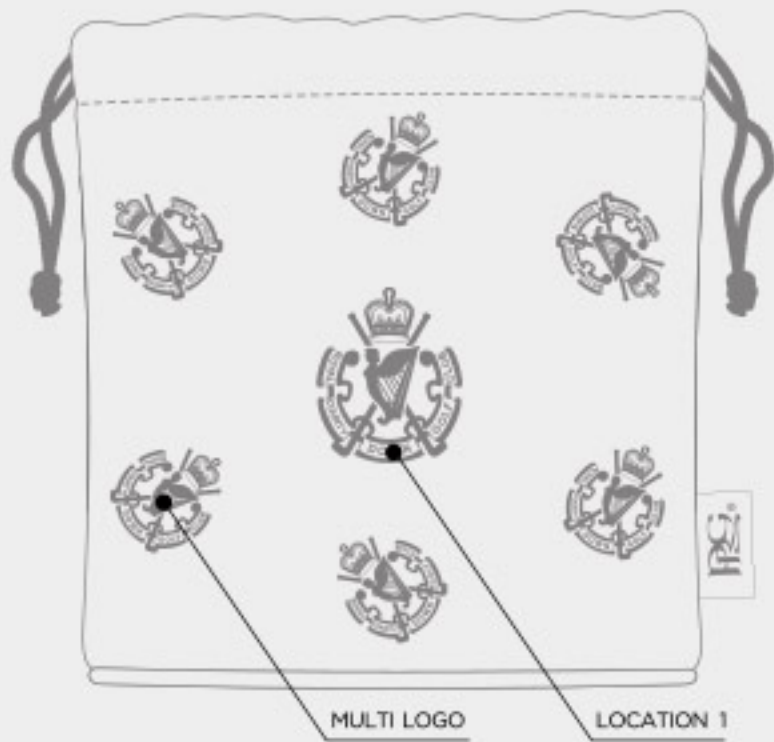

ELITE STUDIO COLLECTION SPIDER MALLET PUTTER COVER

ELITE STUDIO COLLECTION POUCH TOTE BAG

ELITE COLOUR	WHITE	BLACK	COOL GRAY 10 C	3300C	NAVY 202C	Royal Blue 690C	HUNTER GREEN 907C	TAN	RED 990C
A1									
A2									
A3									
A4									
A5									
A6									
A7									
A8									
A9									