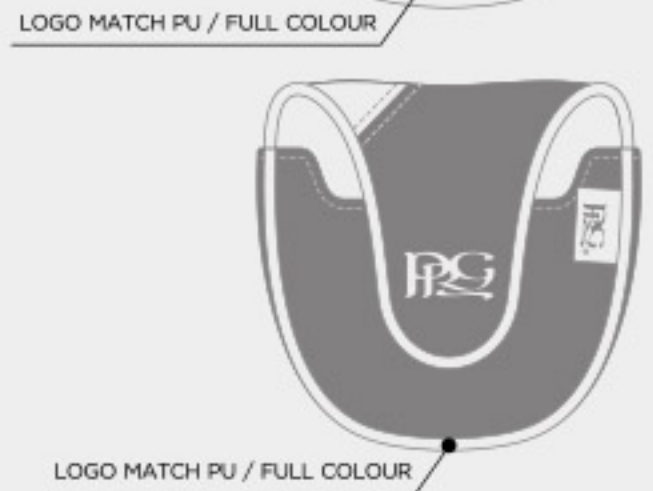

COLLEGE MALLET PUTTER COVER

USA E1 E2 E3 E4

E5 E6 E7 E8 E9

E10 E11 E12 E13 E14

E15 E16 E17 E18 E19

E20 E21 E22 E23 E24

E25 E26

COLOUR

WHITE	BLACK	ROYAL BLUE 2955C	NAVY 2955C	HUNTER GREEN 857C
LIME GREEN 289C	YELLOW 103C	ORANGE 172C	RED 866C	PURPLE 2677C
BROWN 2322C	COOL GREY 310 C	SAGE	266C