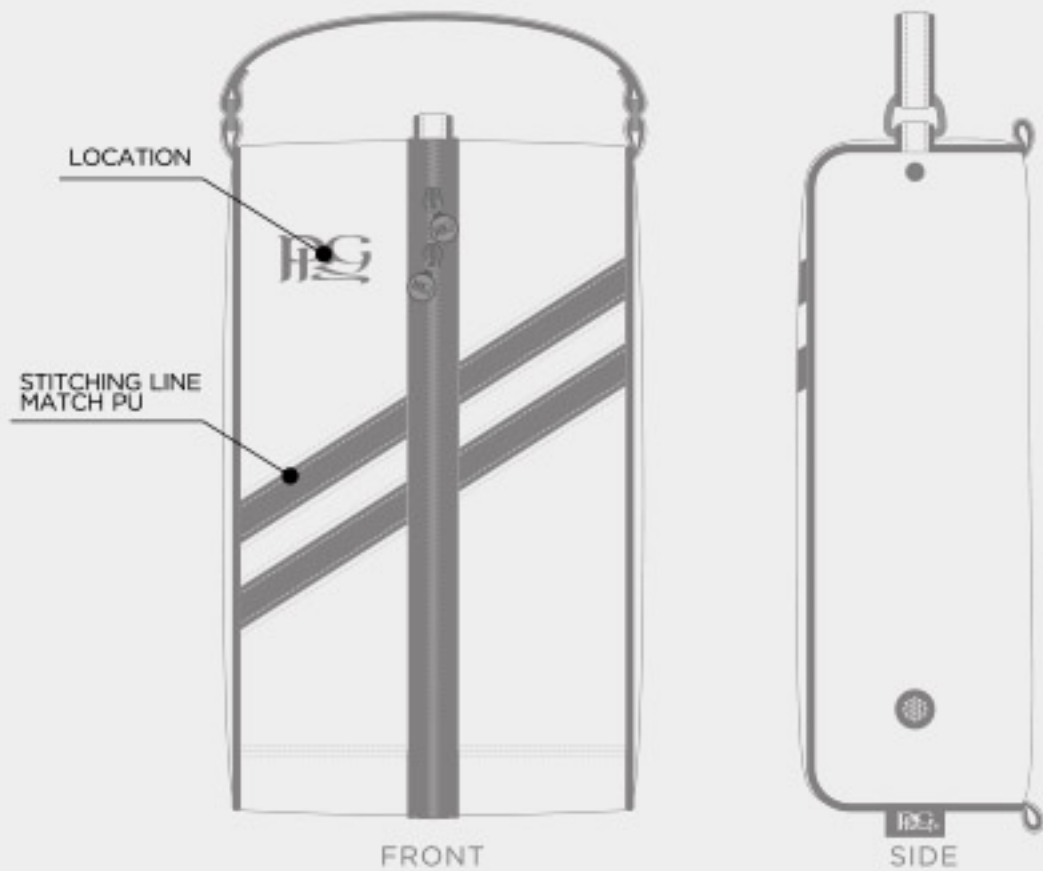

ELITE TRACK PREMIUM SHOE BAG