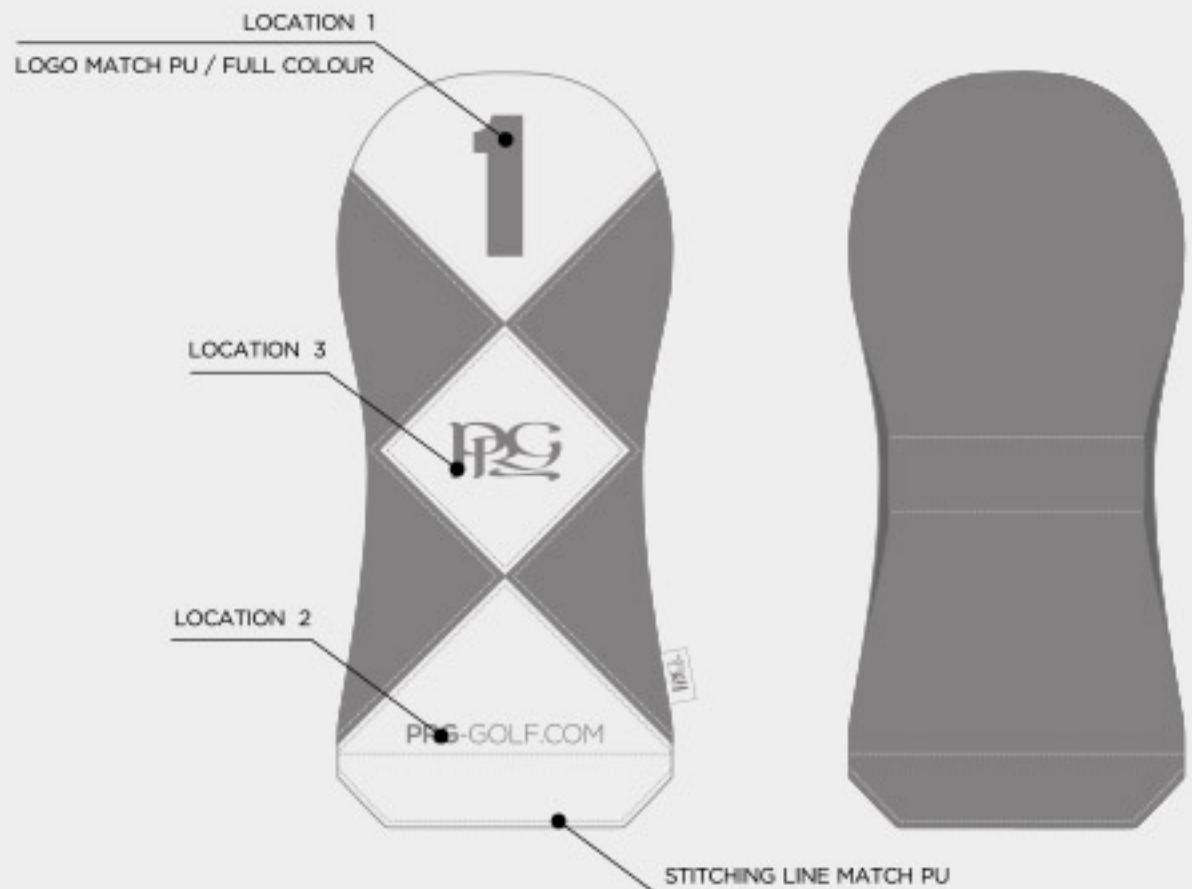

ELITE SOLITAIRE VINTAGE WOOD COVER

USA A1 A2 A3 A4 A5

A6 A7 A8 A9 A10 A11

A12 A13 A14 A15 A16 A17

A18 A19 A20 A21

ELITE COLOUR

NAVY 282C	Royal Blue 662C	HUNTER GREEN 567C	TAN	RED 166C	WHITE	BLACK	COOL GRAY 10 C