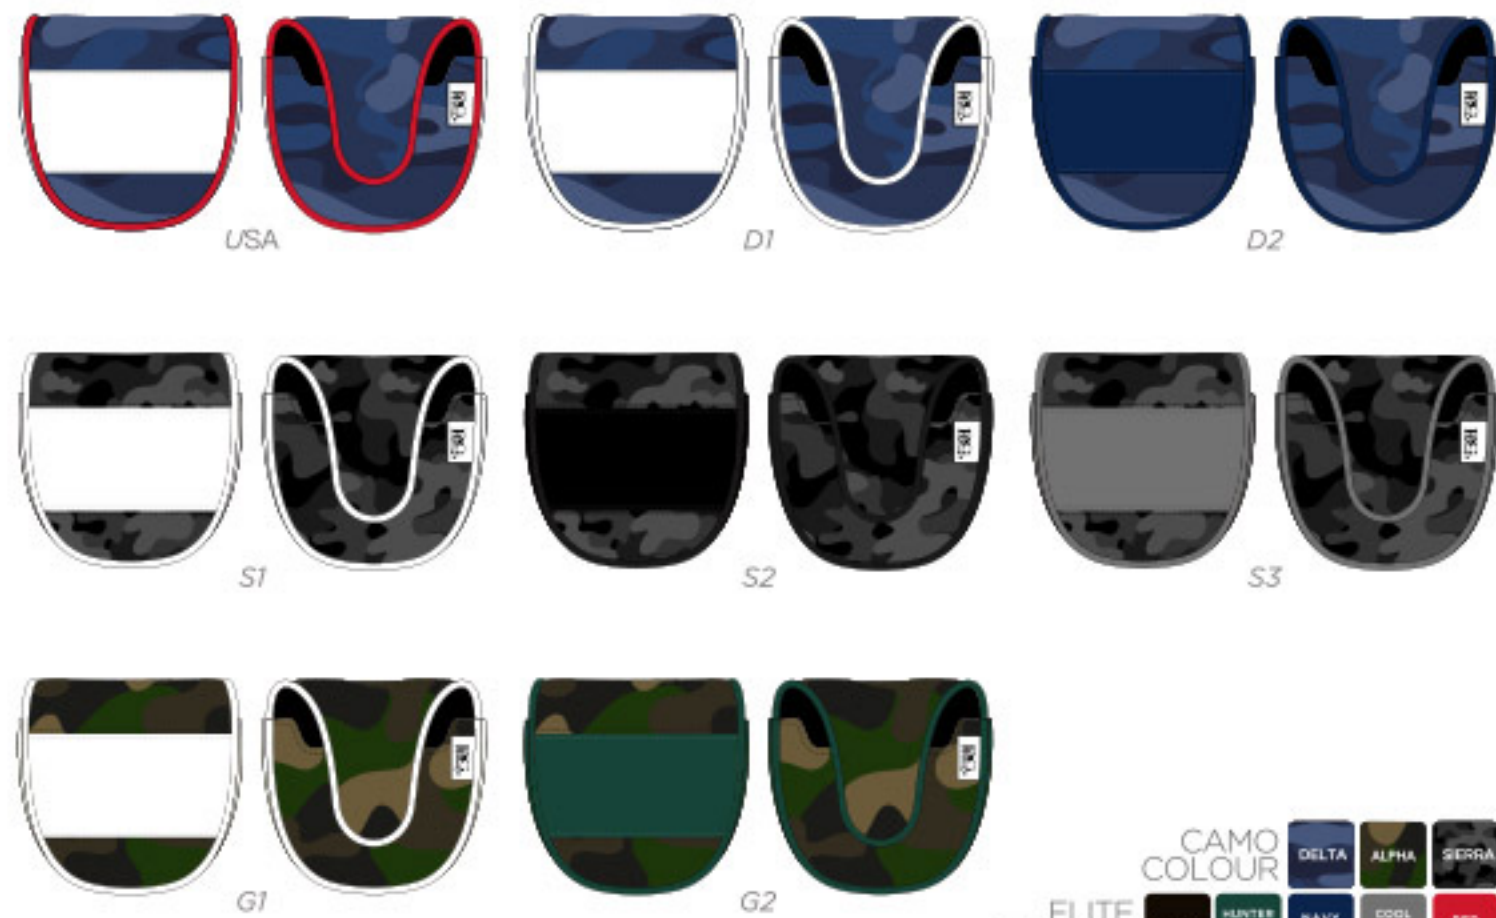

# ELITE CAMO WOOD COVER

# ELITE CAMO BLADE PUTTER COVER

CAMO COLOUR	DELTA	ALPHA	SERRA	
	ELITE COLOUR	BLACK	HUNTER GREEN 567C	NAVY 789C

ELITE CAMO MALLET PUTTER COVER

CAMO COLOUR

DELTA	ALPHA	SERRA
-------	-------	-------

ELITE COLOUR