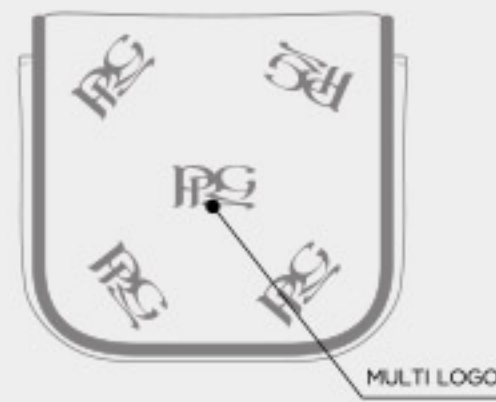

STELLAR SPIDER MALLET

PU COLOUR	BLACK	WHITE	NAVY 289C	COOL GRAY 10 C	FUR LINING COLOUR	COOL GRAY 10 C	NAVY 289C	BLUE 286C	LIME GREEN 361C	RED 186 C	ORANGE 172C	BLACK