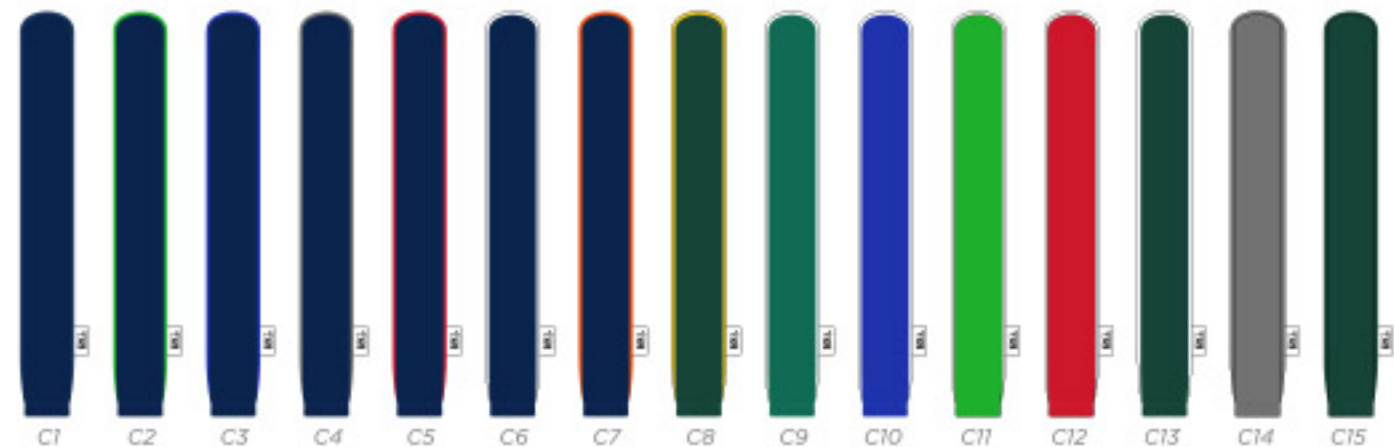

STUDIO COLLECTION ALIGNMENT STICK COVER