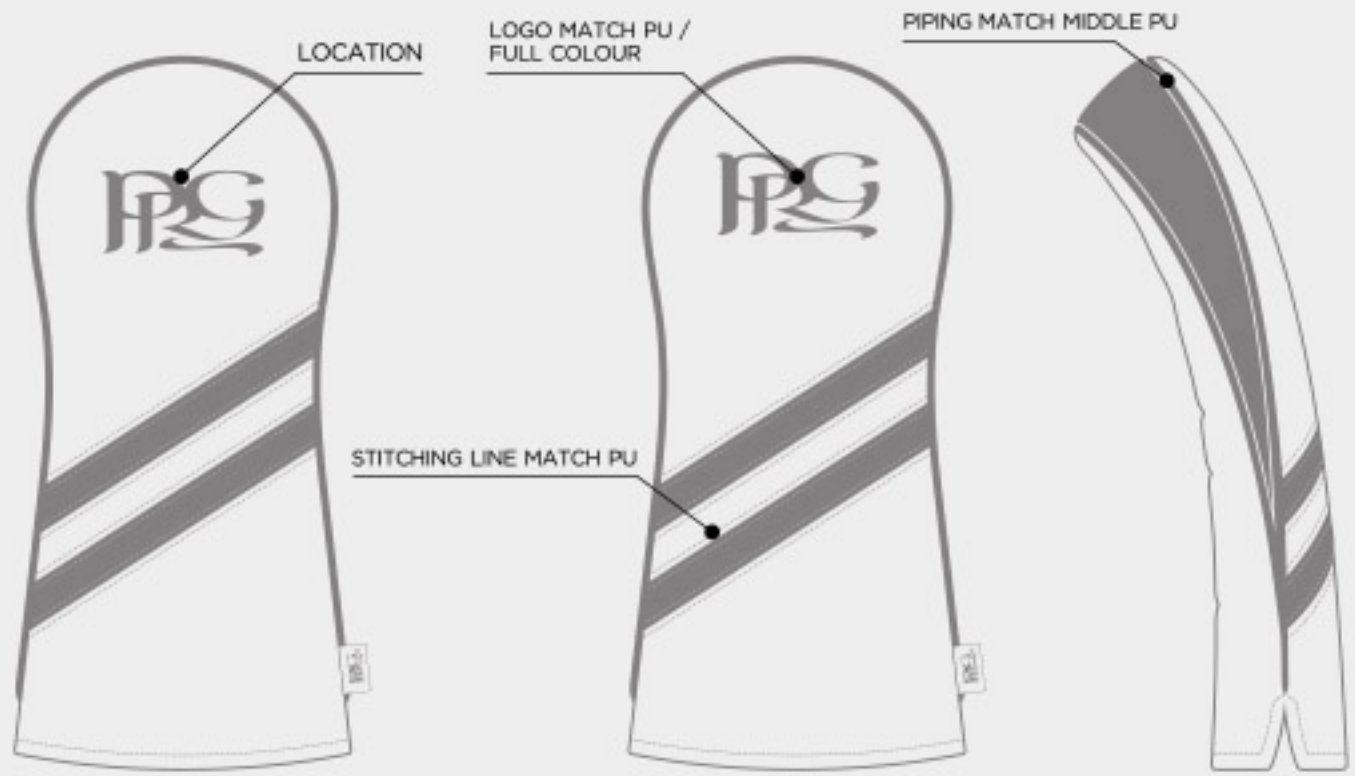

PU COLOUR		WHITE	BLACK	ROYAL BLUE 2915C	289C
PINK 291C	NAVY 289C	HUNTER GREEN 587C	RED 996C	COOL GRAY 10 C	YELLOW 133C