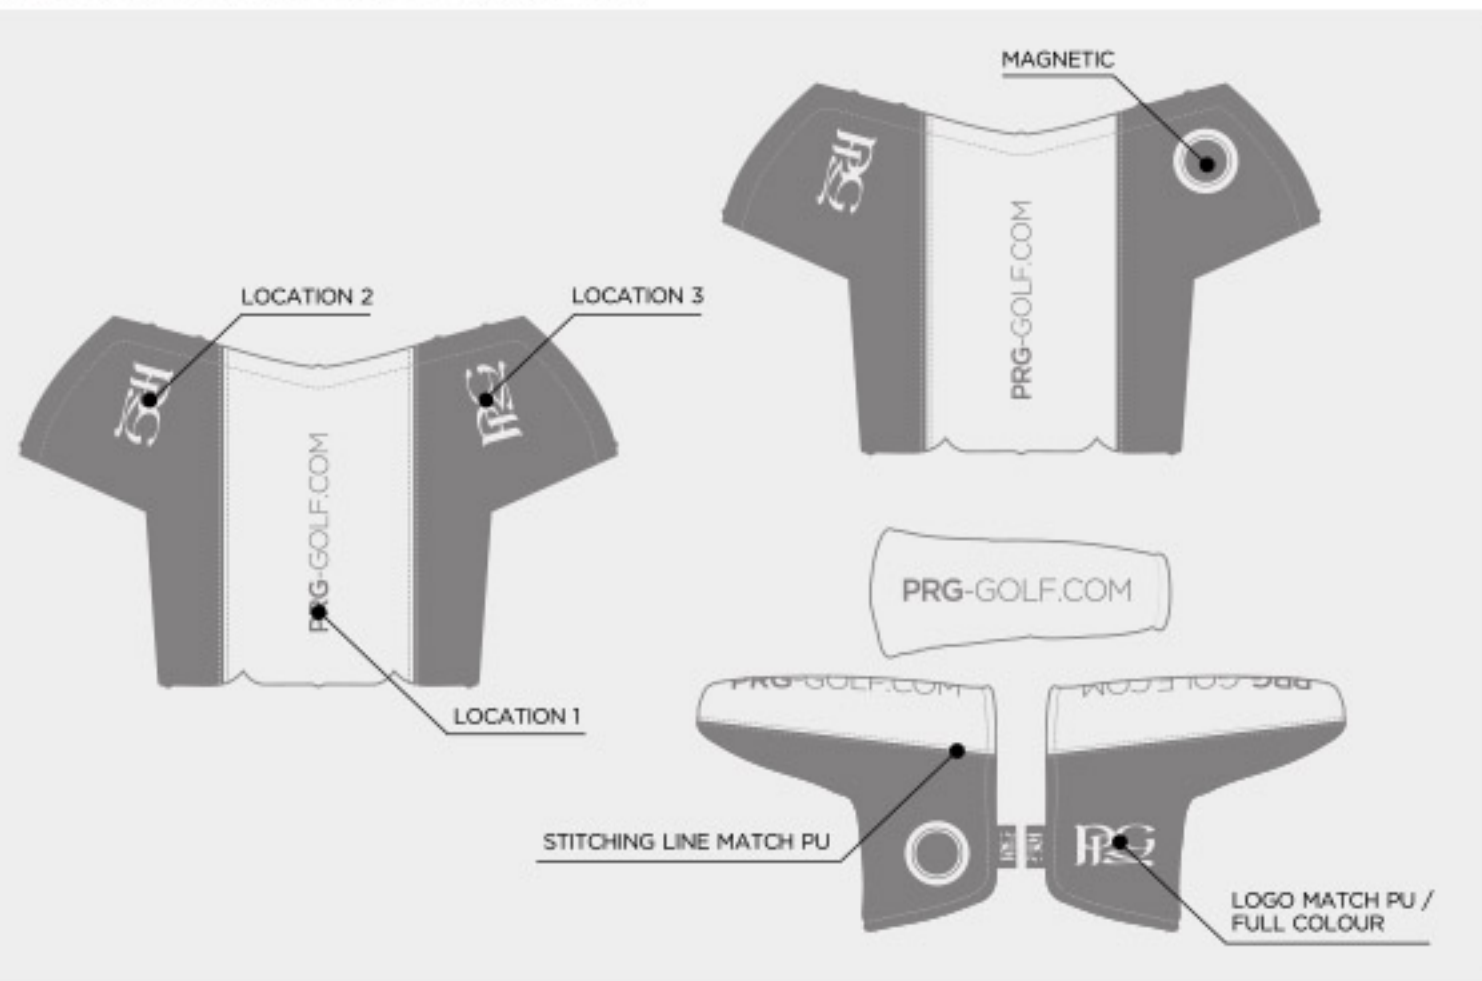

HORIZON BLADE PUTTER COVER

PU COLOUR

WHITE	BLACK	ROYAL BLUE 2935C	NAVY 289C	HUNTER GREEN 567C	LIME GREEN 341C	YELLOW 125C	ORANGE 172C	RED 186C	PURPLE 267C	BROWN 2322C	COOL GRAY 10 C