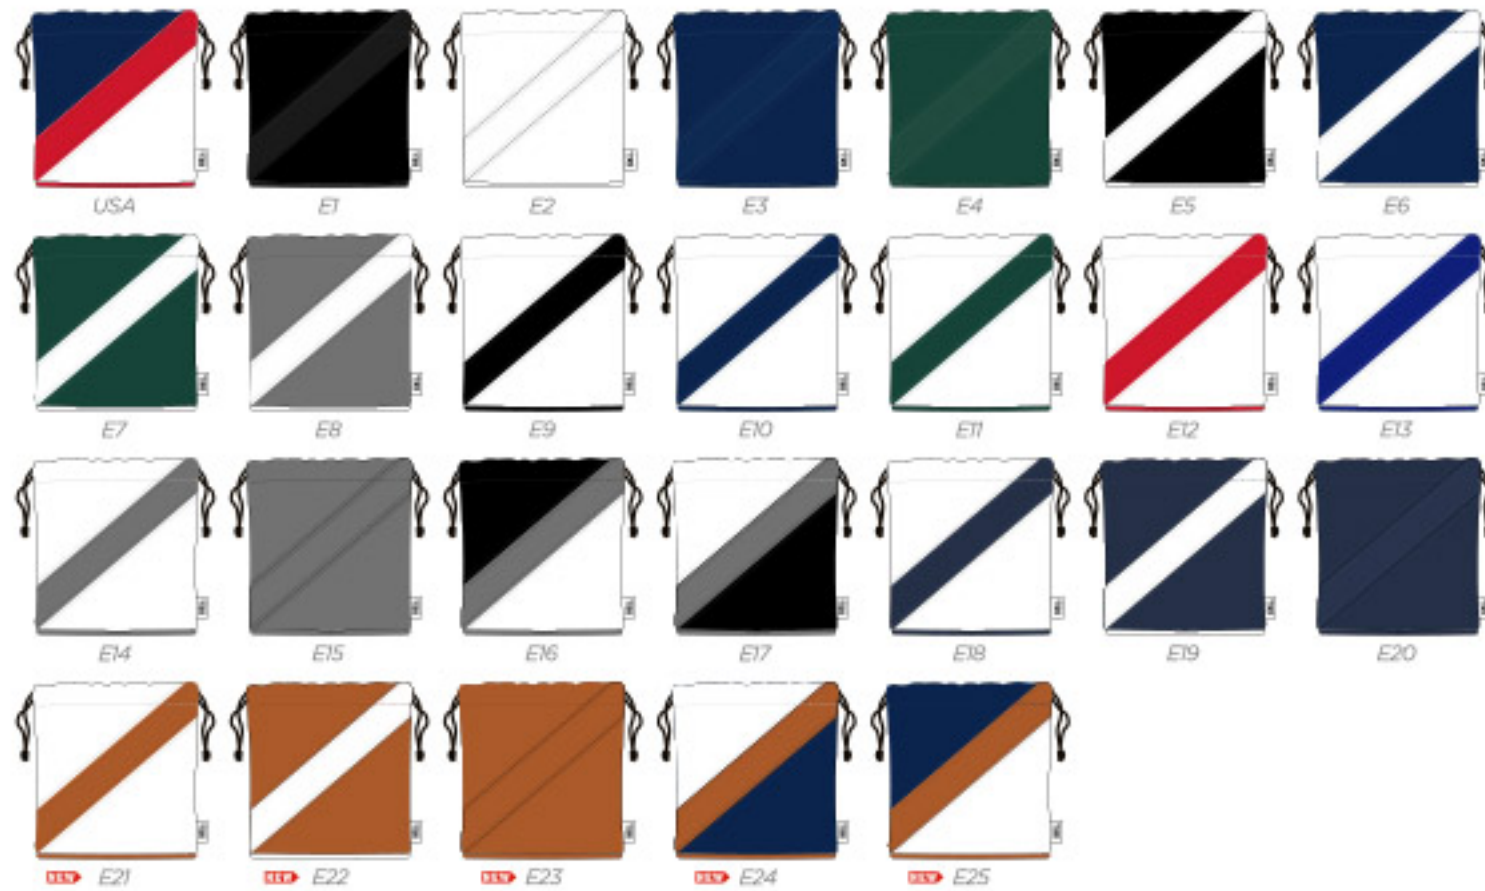

ELITE COLLEGE POUCH TOTE BAG

ELITE COLOUR

WHITE	BLACK	COOL GRAY 10 C	2380C	NAVY 282C	Royal Blue 662C	HUNTER GREEN 567C	TAN	RED 186C