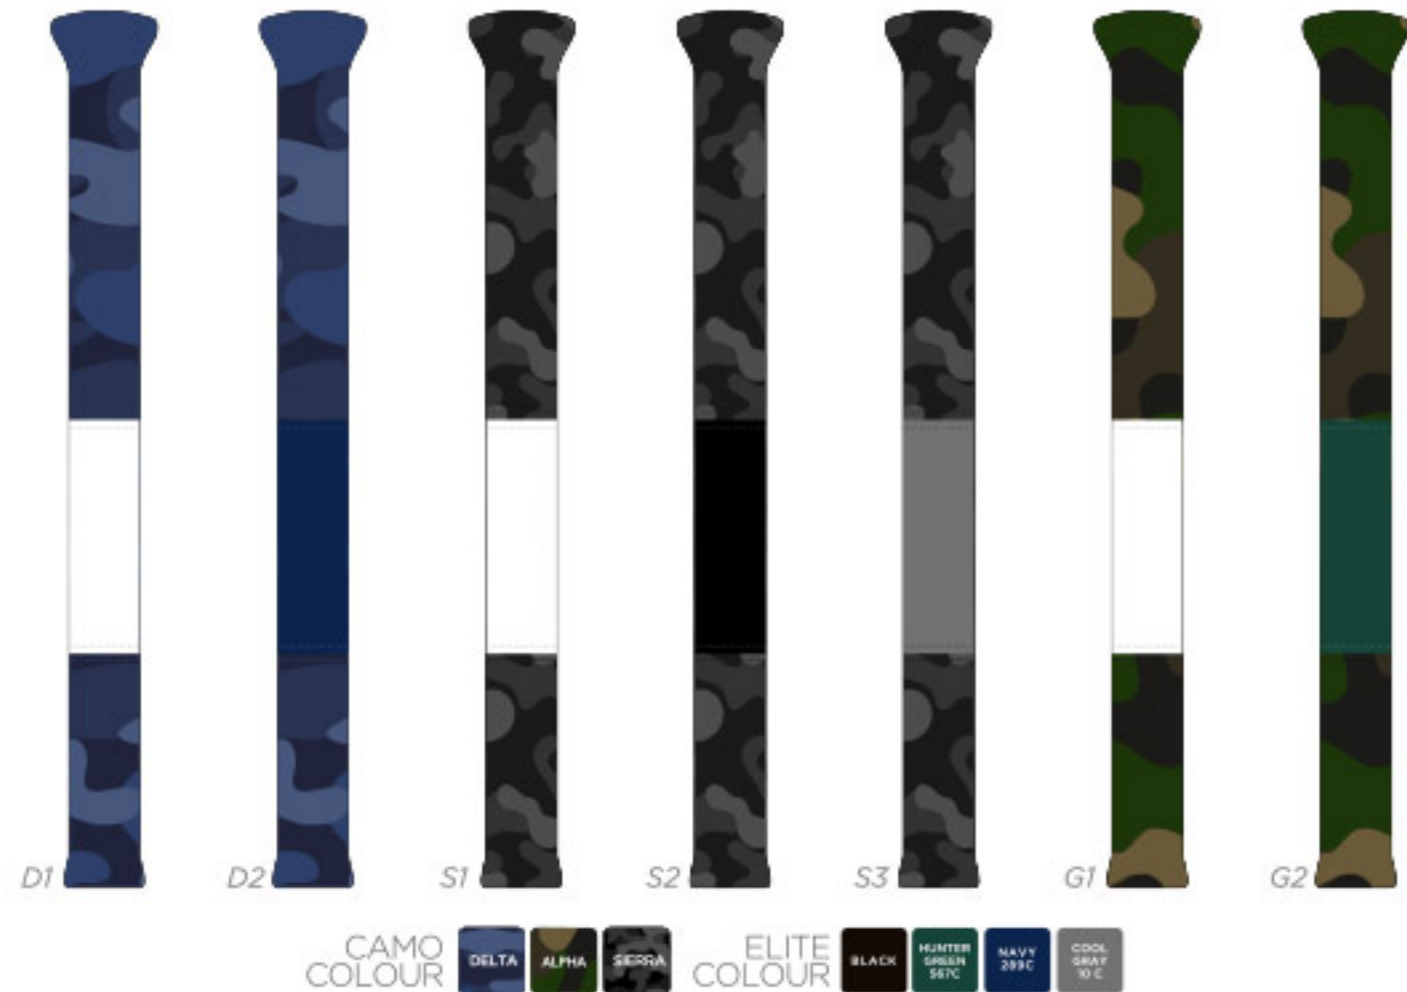

G1

G2

CAMO COLOUR

ELITE COLOUR

ELITE CAMO POUCH TOTE BAG

CAMO COLOUR

- DELTA
- ALPHA
- SIERRA

ELITE COLOUR

- BLACK
- HUNTER GREEN 987C
- NAVY 209C
- COOL GRAY 10 C

CAMO COLOUR

DELTA	ALPHA	SERRA
-------	-------	-------

ELITE COLOUR

BLACK	HUNTER GREEN 557C	NAVY 299C	COOL GRAY 10 C
-------	-------------------	-----------	----------------

# ELITE CAMO ALIGNMENT STICK COVER

CAMO COLOUR	DELTA	ALPHA	SIERRA
	BLACK	HUNTER GREEN 587C	NAVY 281C

BARREL BAG

ELITE  
COLOUR

BLACK	2380C
-------	-------

WEEKENDER BAG

ELITE  
COLOUR

BLACK	2380C
-------	-------

CAMO COLOUR

DELTA	SIERRA
-------	--------

OTHER