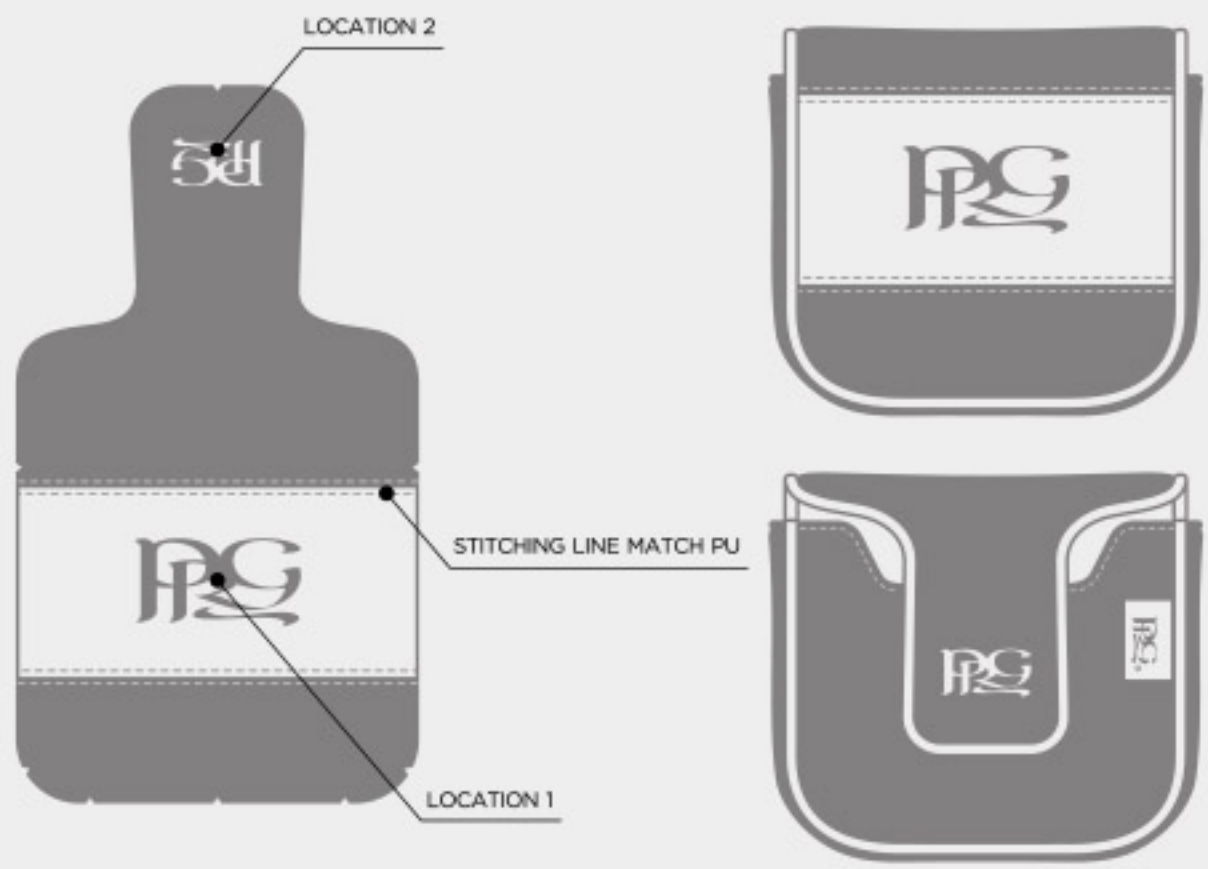

HORIZON SPIDER MALLET PUTTER COVER