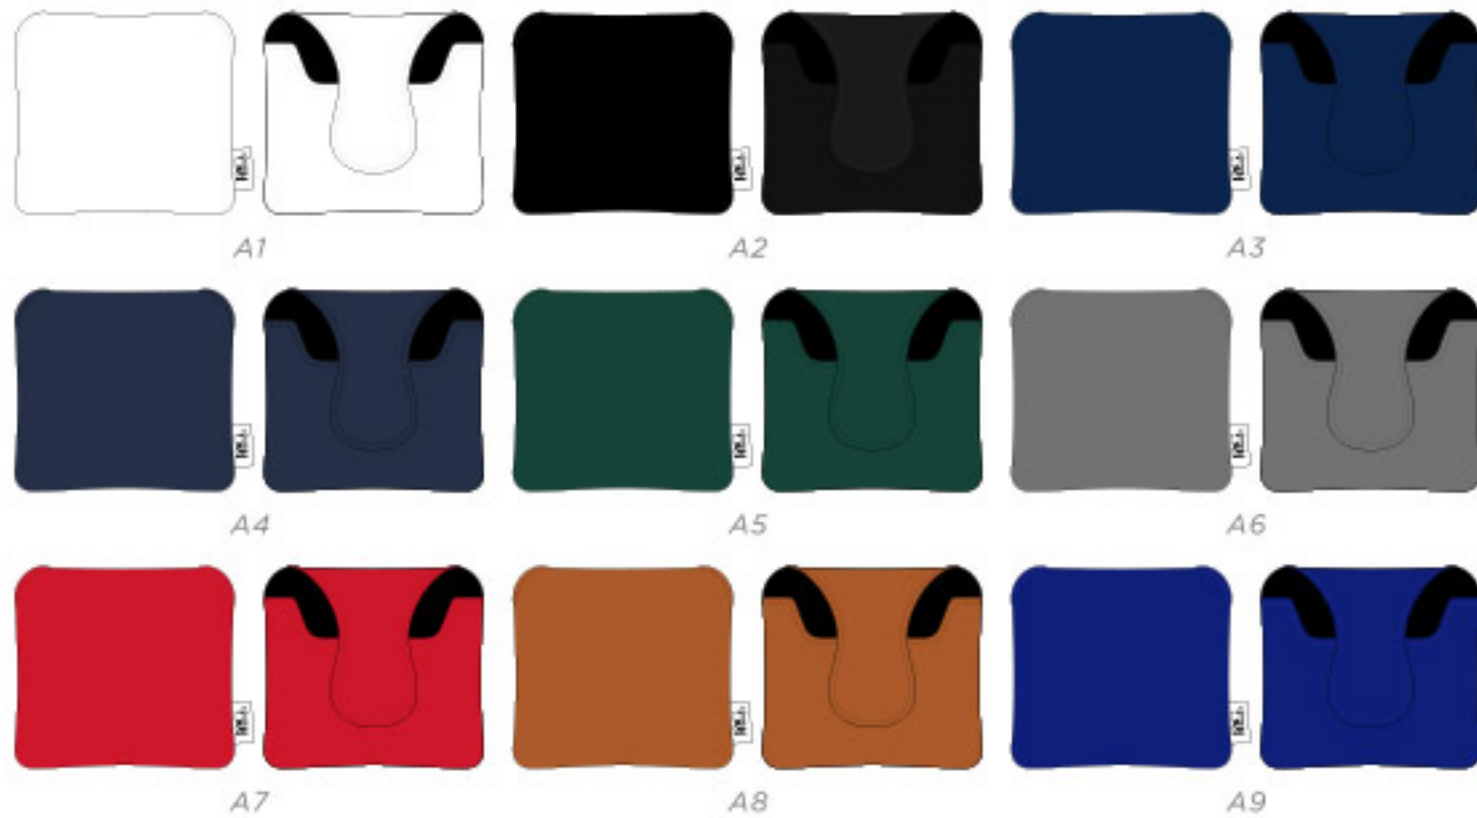

LUXURY TWIN ZIP TOTE

LUXURY SINGLE ZIP TOTE

# ELITE CONTINENTAL LARGE TOTE BAG

NEW

ELITE COLOUR

WHITE	BLACK	COOL GRAY 10 C	3390C	NAVY 202C	Royal Blue 800C	HUNTER GREEN 507C	TAN	RED 800C
-------	-------	----------------	-------	-----------	-----------------	-------------------	-----	----------

ELITE STUDIO COLLECTION SPIDER MALLET PUTTER COVER

ELITE STUDIO COLLECTION POUCH TOTE BAG

ELITE COLOUR	WHITE	BLACK	COOL GRAY 10 C	3300C	NAVY 202C	Royal Blue 690C	HUNTER GREEN 907C	TAN	RED 990C
A1									
A2									
A3									
A4									
A5									
A6									
A7									
A8									
A9									