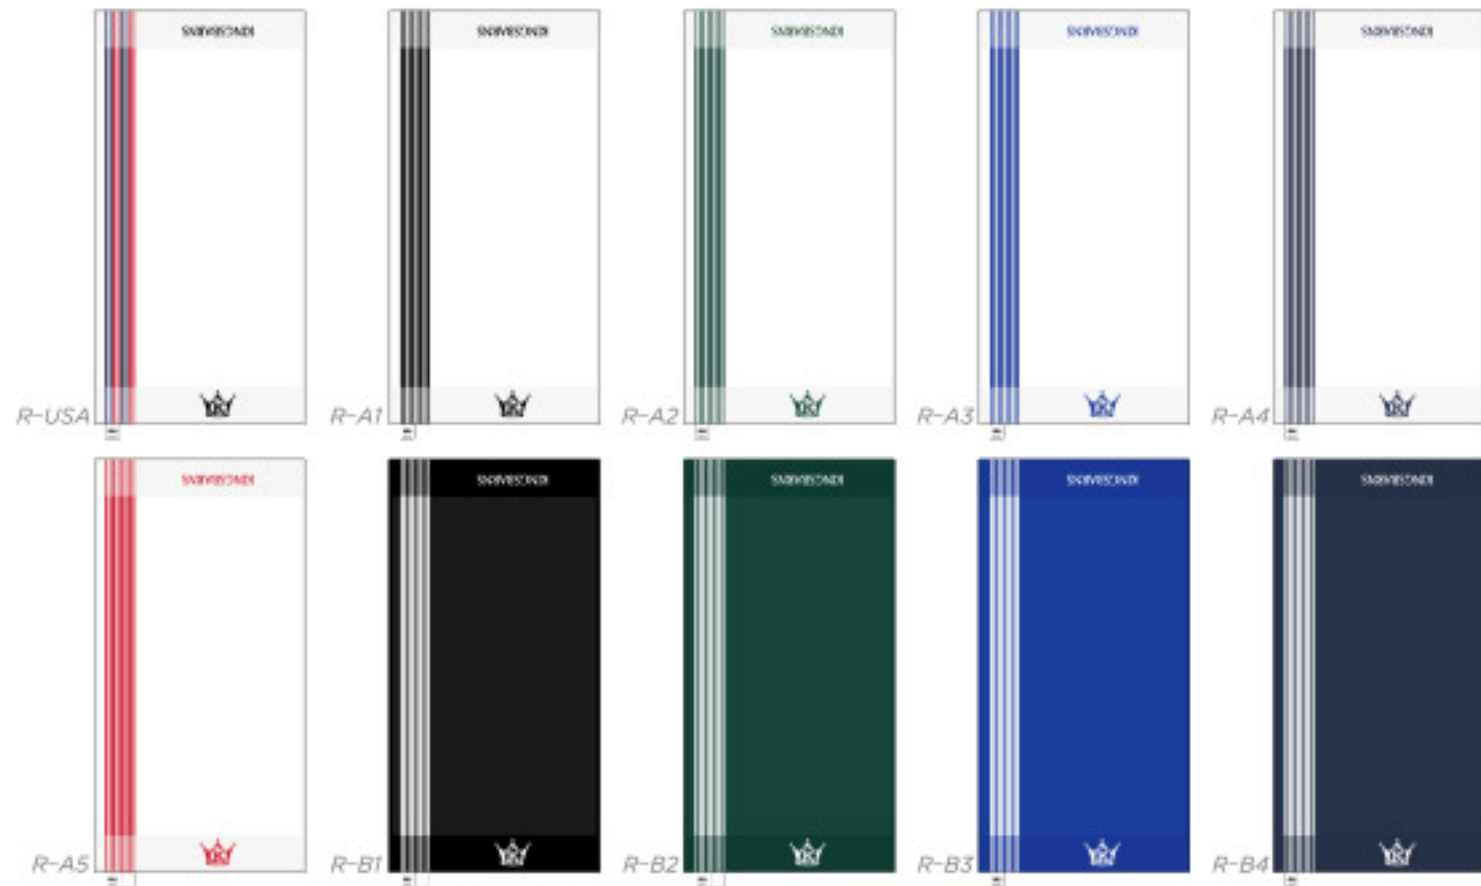

TOWEL

WHITE	BLACK	567C	199C	2590C	287C