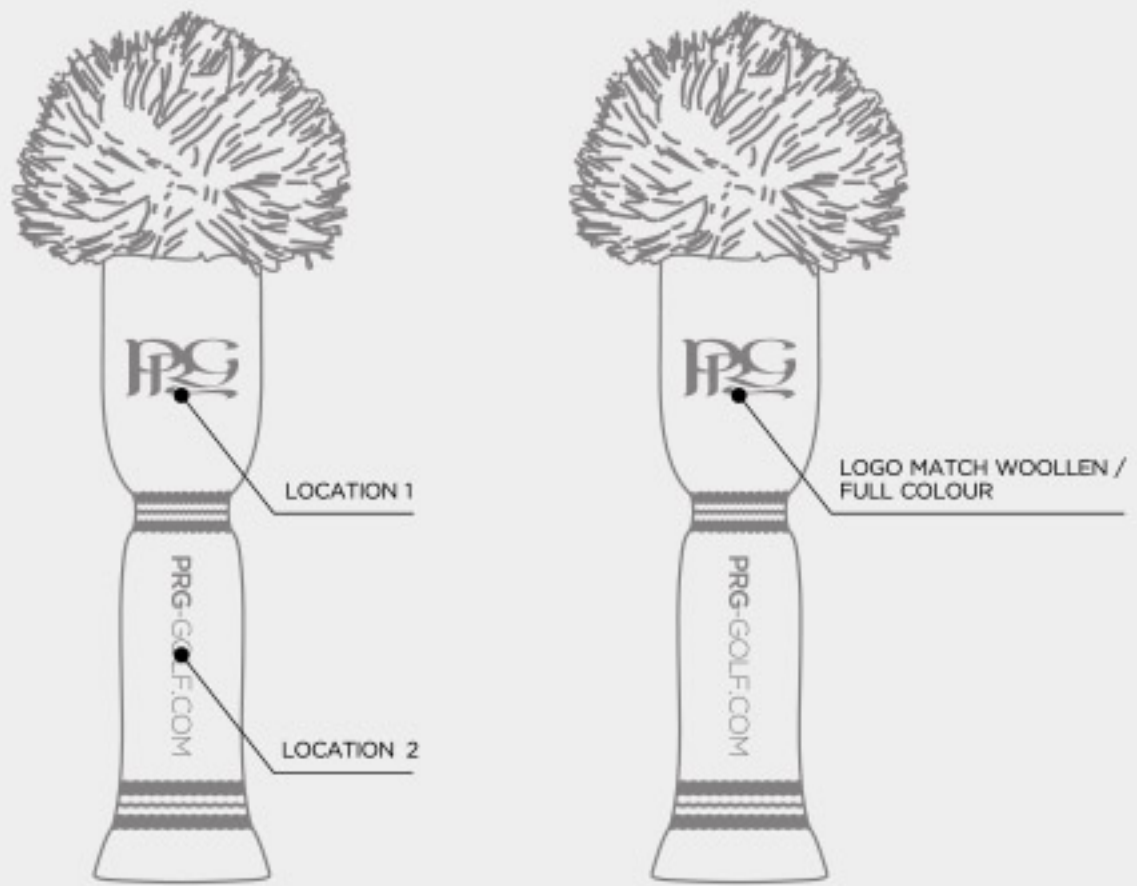

POMPOM HEADCOVER