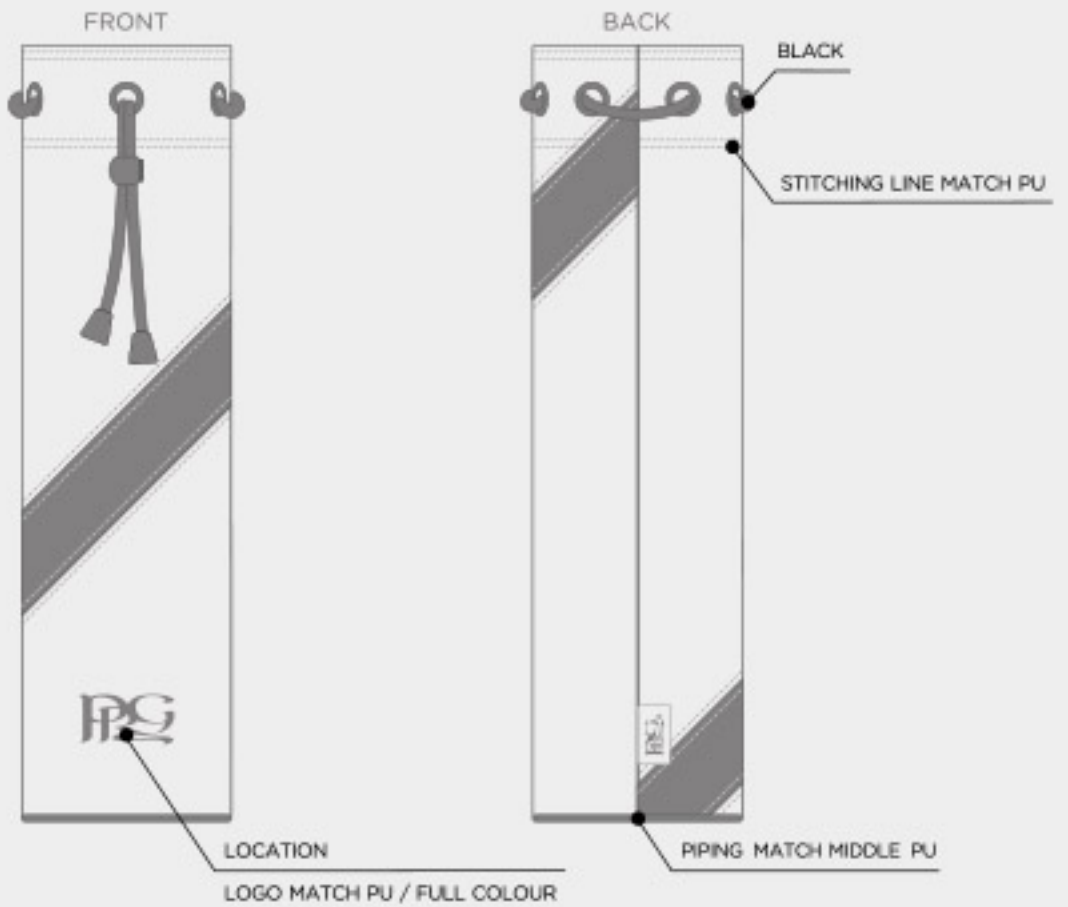

ELITE COLLEGE WINE TOTE BAG