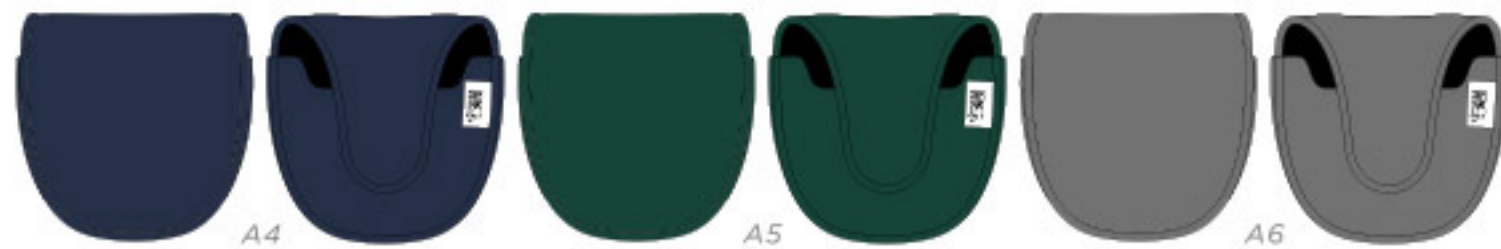

LUXURY TWIN ZIP TOTE

LUXURY SINGLE ZIP TOTE

# ELITE CONTINENTAL LARGE TOTE BAG

NEW

ELITE COLOUR

WHITE	BLACK	COOL GRAY 10 C	3390C	NAVY 202C	Royal Blue 800C	HUNTER GREEN 507C	TAN	RED 800C
-------	-------	----------------	-------	-----------	-----------------	-------------------	-----	----------