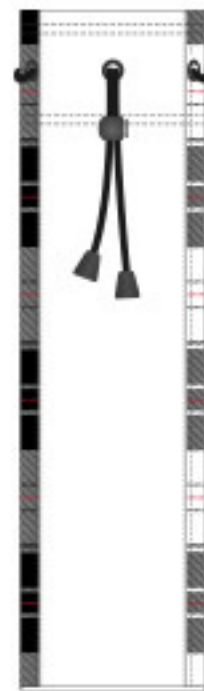

LUNAR TARTAN WINE TOTE