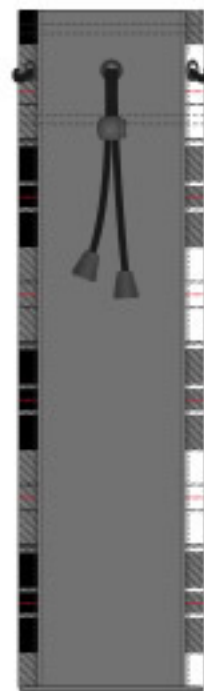

LUNAR TARTAN WINE TOTE