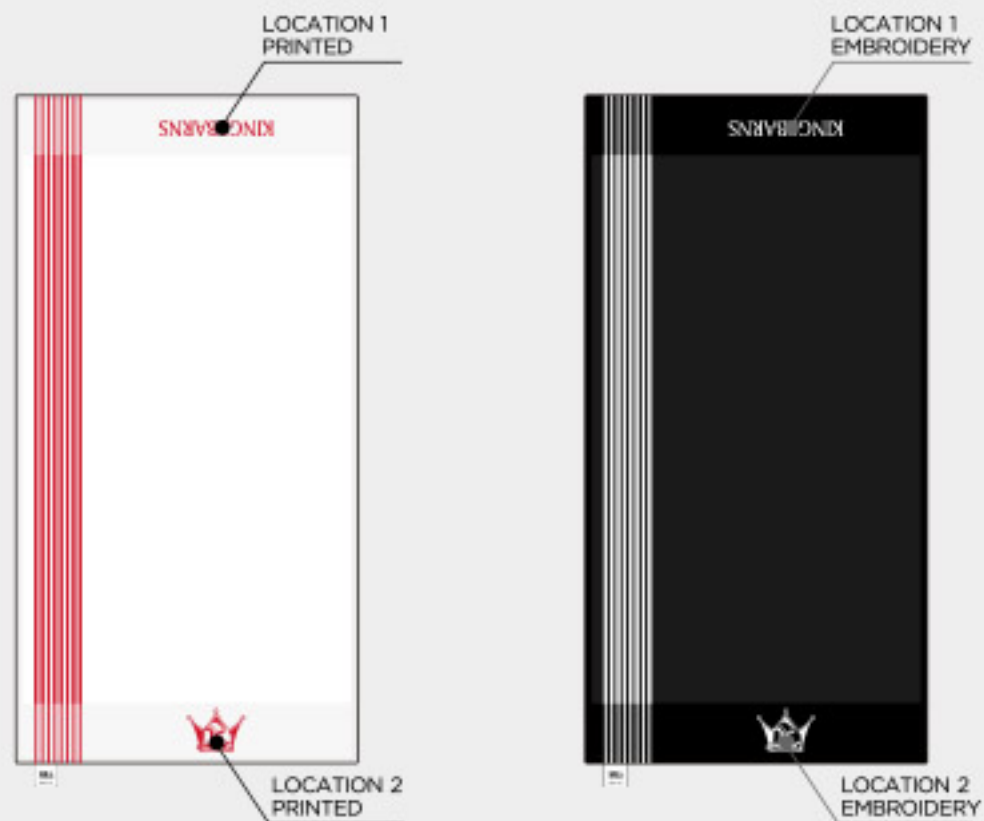

TOWEL RETRO STRIPE

21.5" x 42"