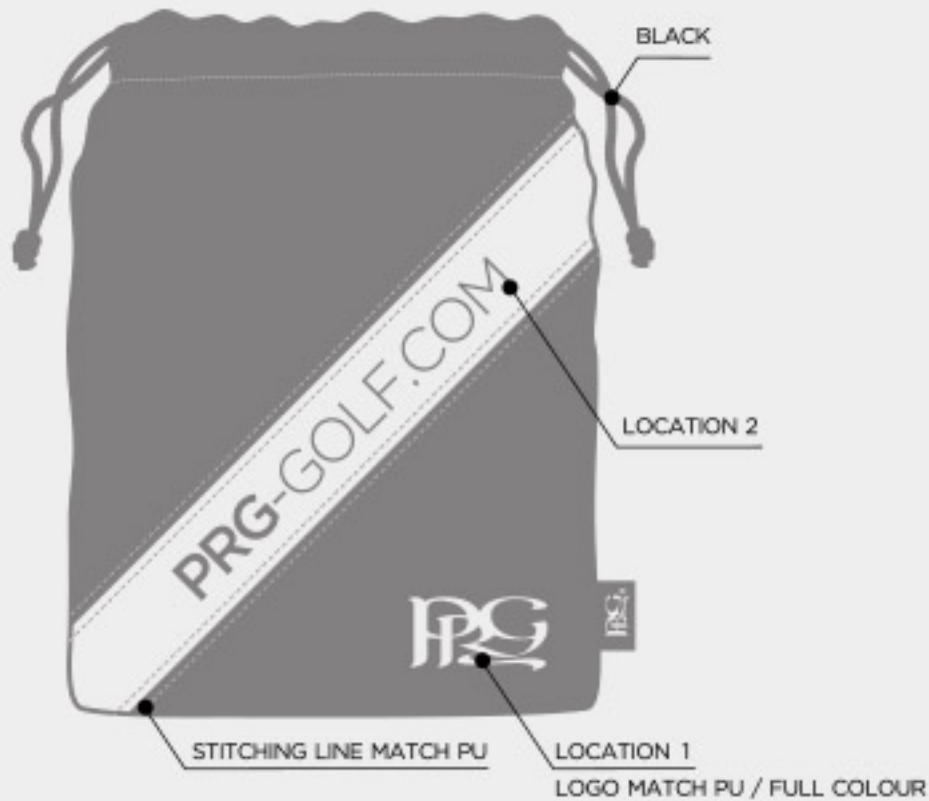

COLLEGE PREMIUM TOTE BAG

PU COLOUR

WHITE	BLACK	ROYAL BLUE 2933C	NAVY 288C	HUNTER GREEN 567C	LIME GREEN 361C	YELLOW 101C	ORANGE 172C	RED 186C	PURPLE 2617C	BROWN 2322C	COOL GRAY 10 C	142C	288C