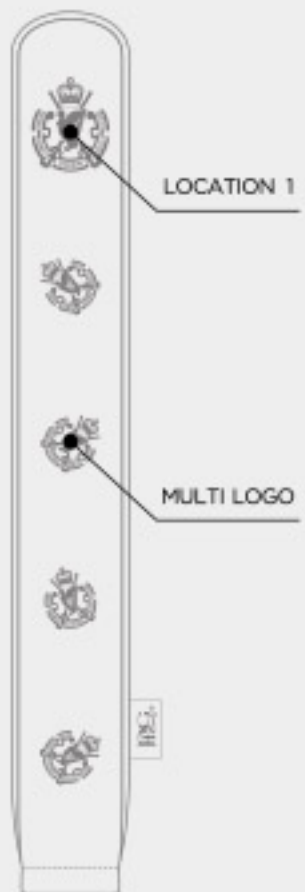

ELITE STUDIO COLLECTION ALIGNMENT STICK COVER

ELITE COLOUR	WHITE	BLACK	COOL GRAY 10 C	2390C	NAVY 282C	Royal Blue 662C	HUNTER GREEN 567C	TAN	RED 186C