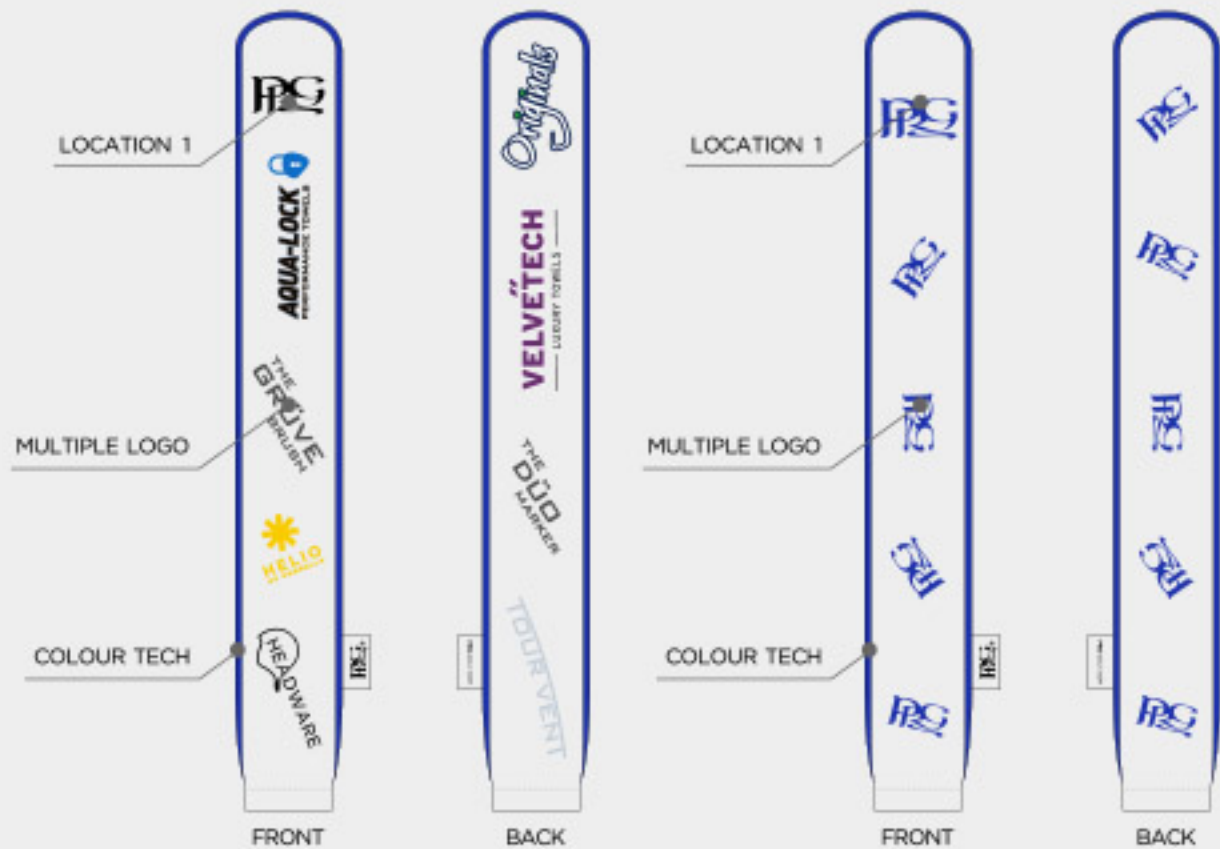

STUDIO COLLECTION ALIGNMENT STICK COVER