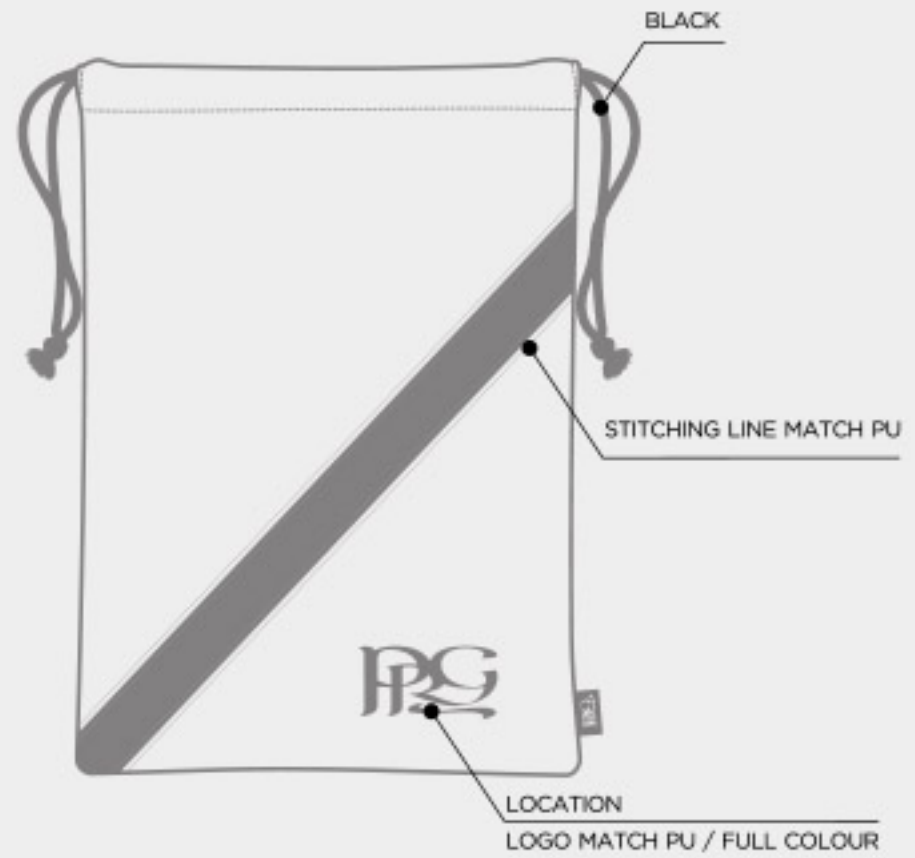

ELITE COLLEGE DELUXE SHOE BAG