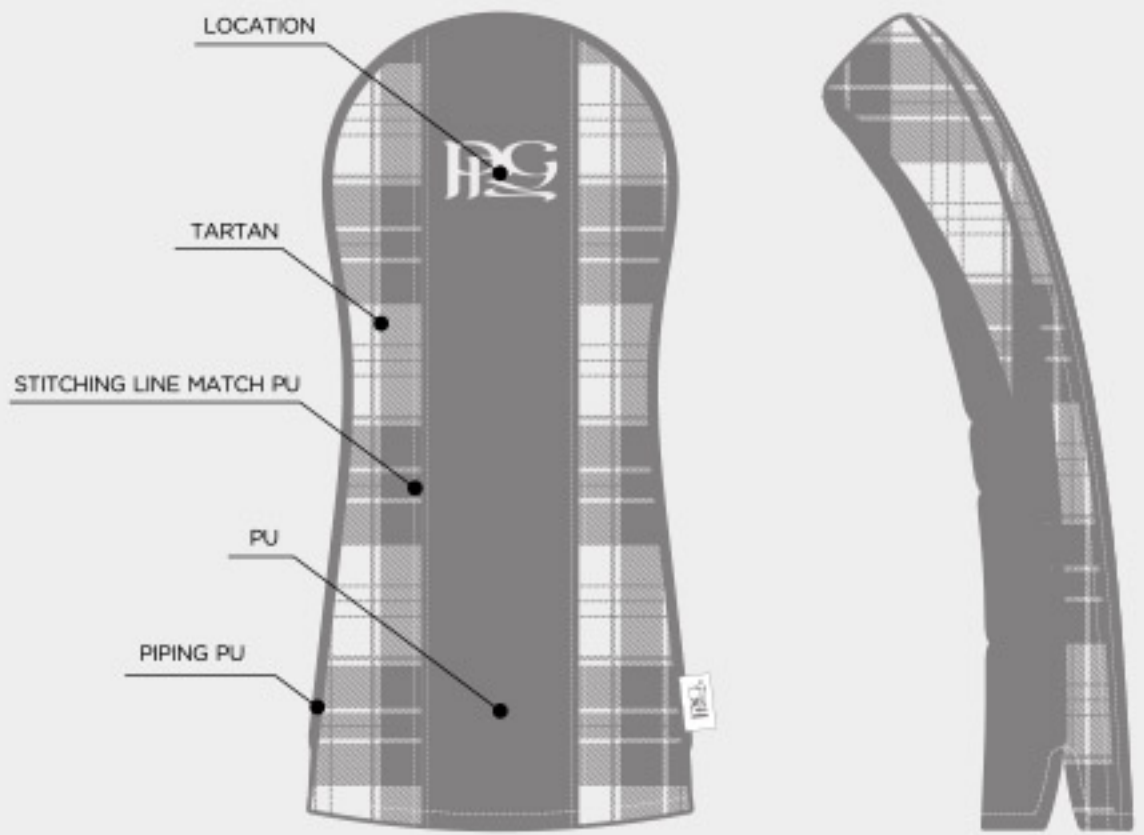

LUNAR TARTAN WOOD COVER

PU COLOUR

BLACK	WHITE	COOL GRAY 10 C	HUNTER GREEN 567C

TARTAN COLOUR

GREEN	BLACK