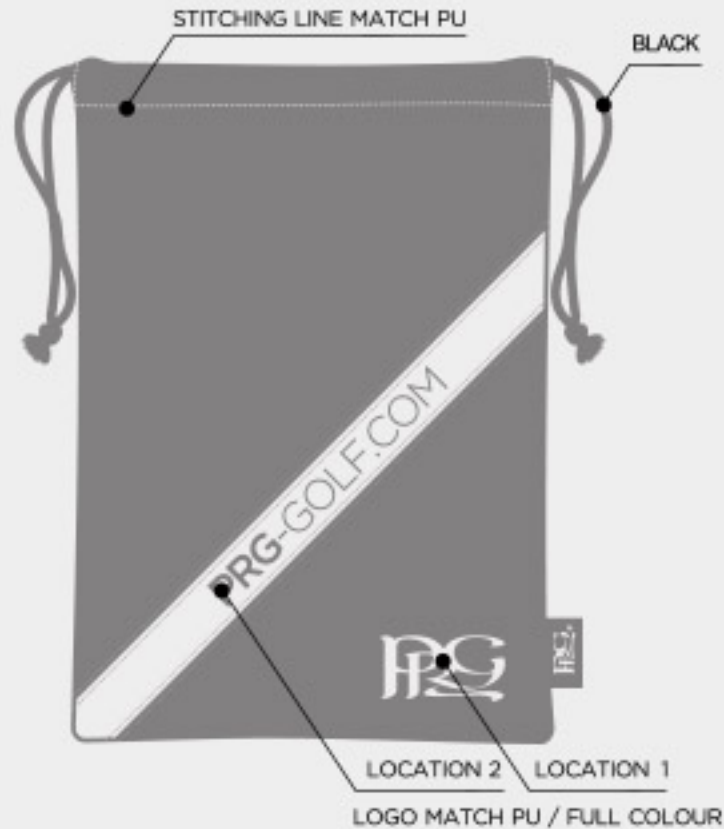

COLLEGE DELUXE SHOE BAG