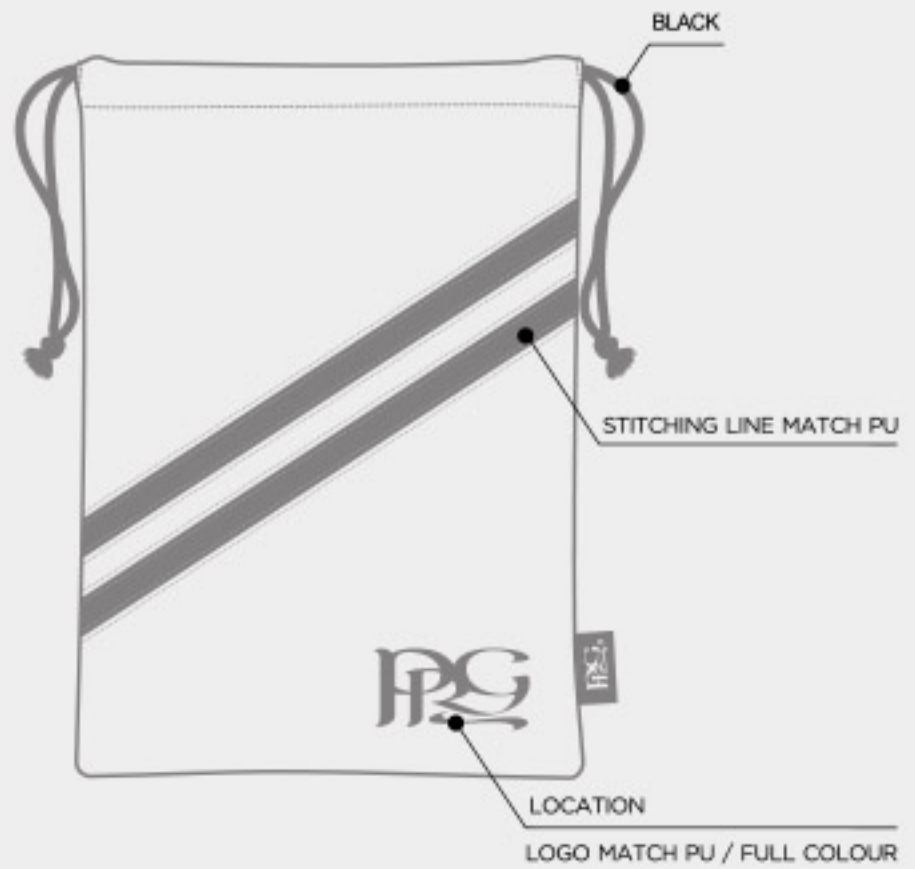

ELITE TRACK DELUXE SHOE BAG