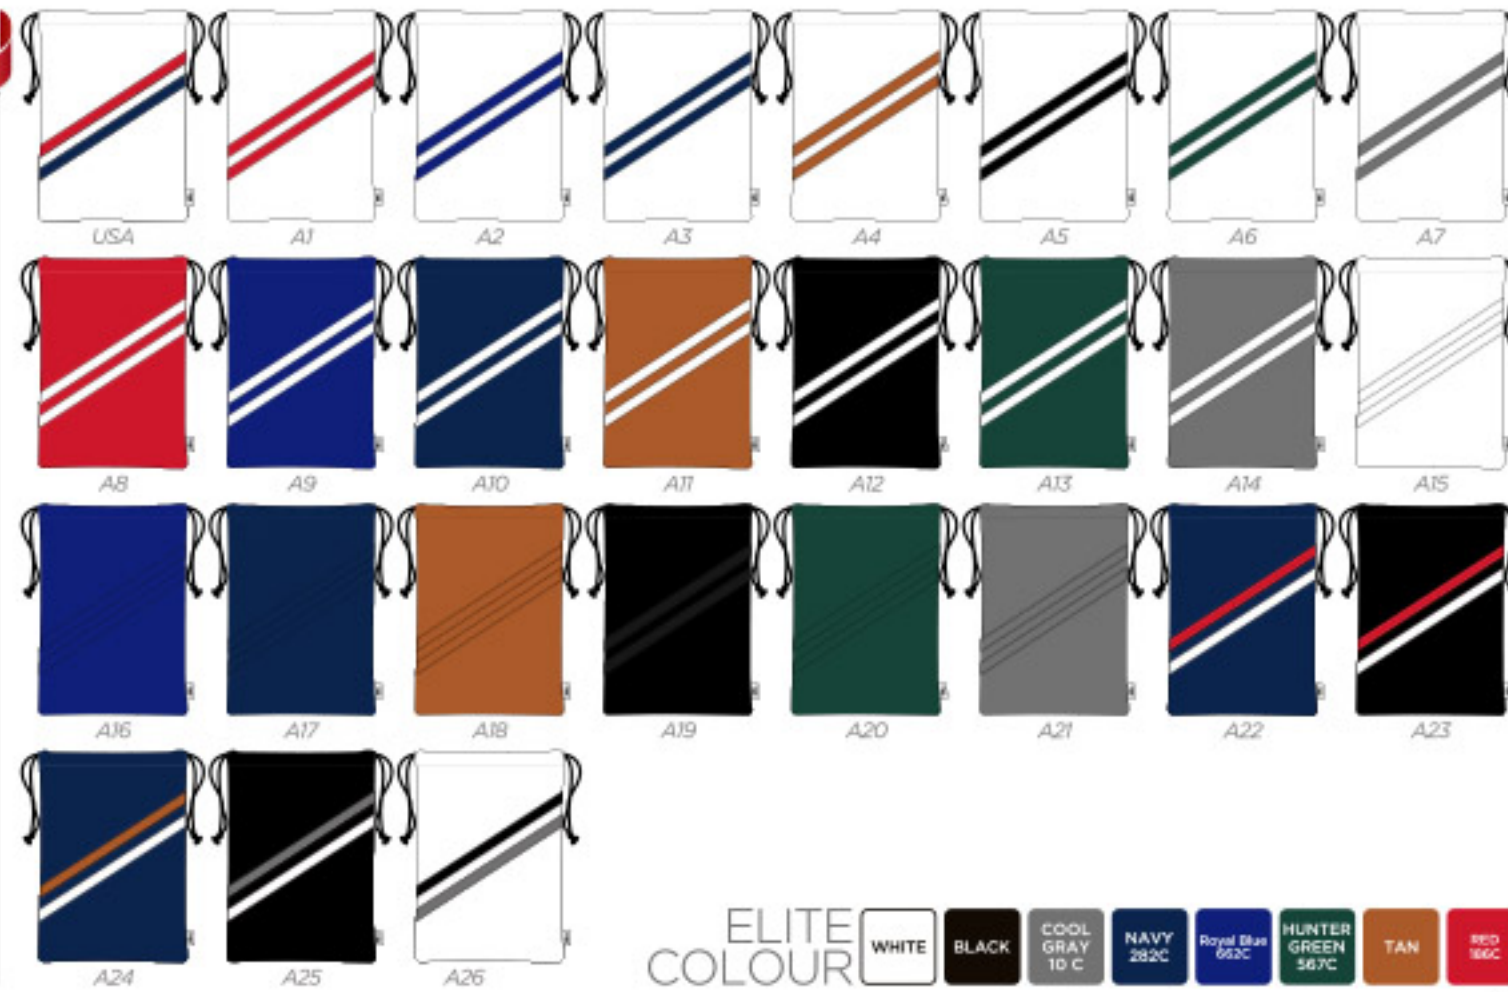

ELITE TRACK DELUXE SHOE BAG

NEW