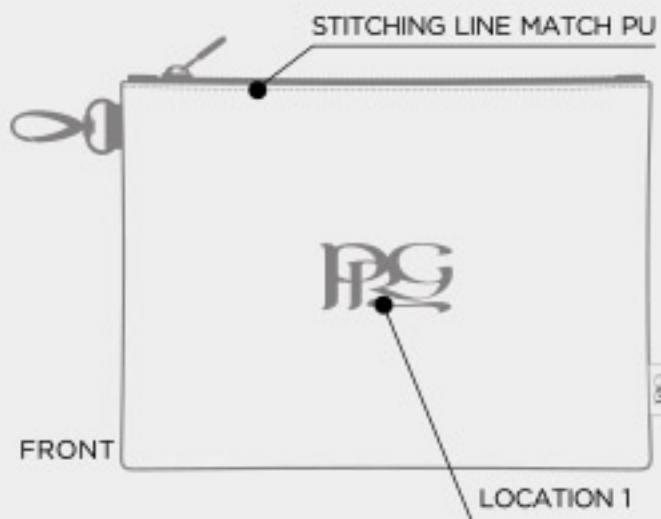

TOTE BAG PREMIUM ZIP