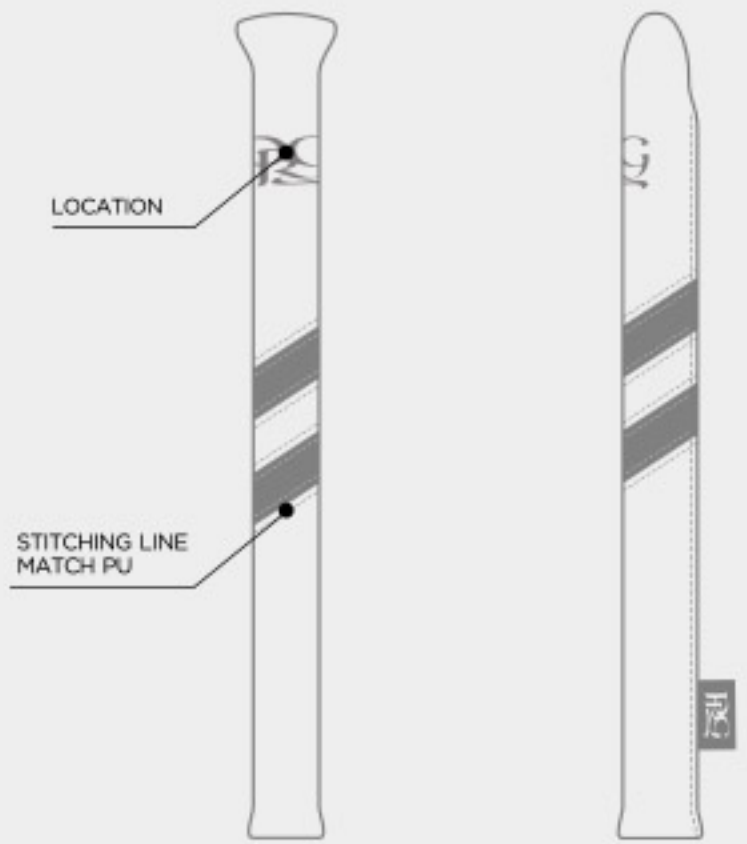

# ELITE TRACK ALIGNMENT STICK COVER

**NEW**