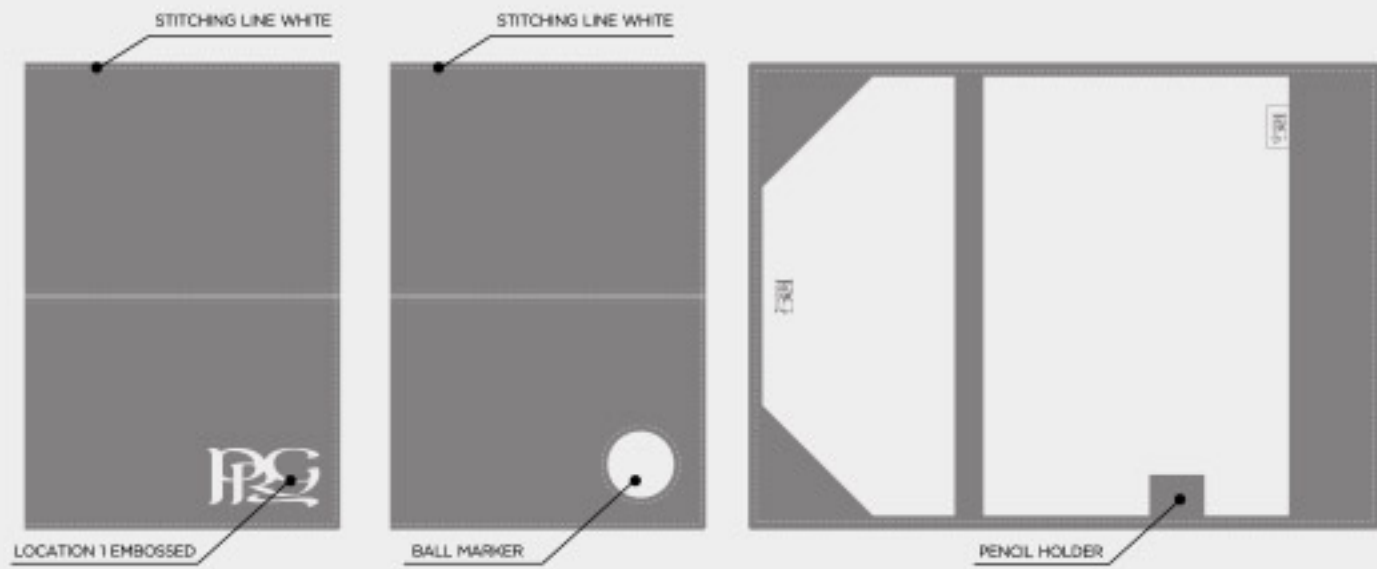

PREMIUM SCORECARD HOLDER EMBOSSED

PU COLOUR

BLACK

RED

NAVY

BROWN