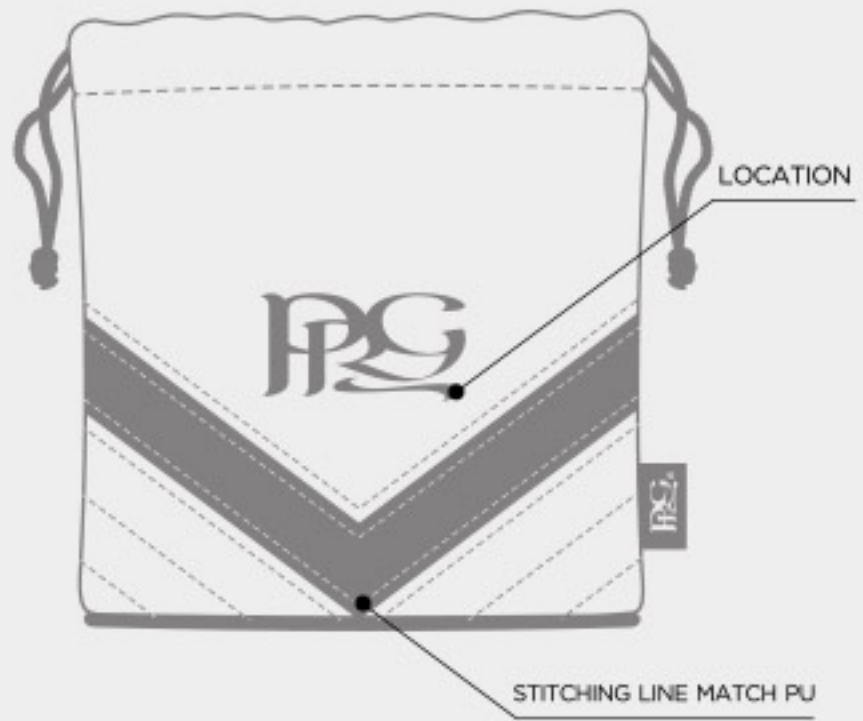

ELITE FUSION POUCH TOTE BAG

ELITE COLOUR

WHITE	BLACK	COOL GRAY 10 C	2380C	NAVY 282C	Royal Blue 662C	HUNTER GREEN 567C	TAN	RED 186C