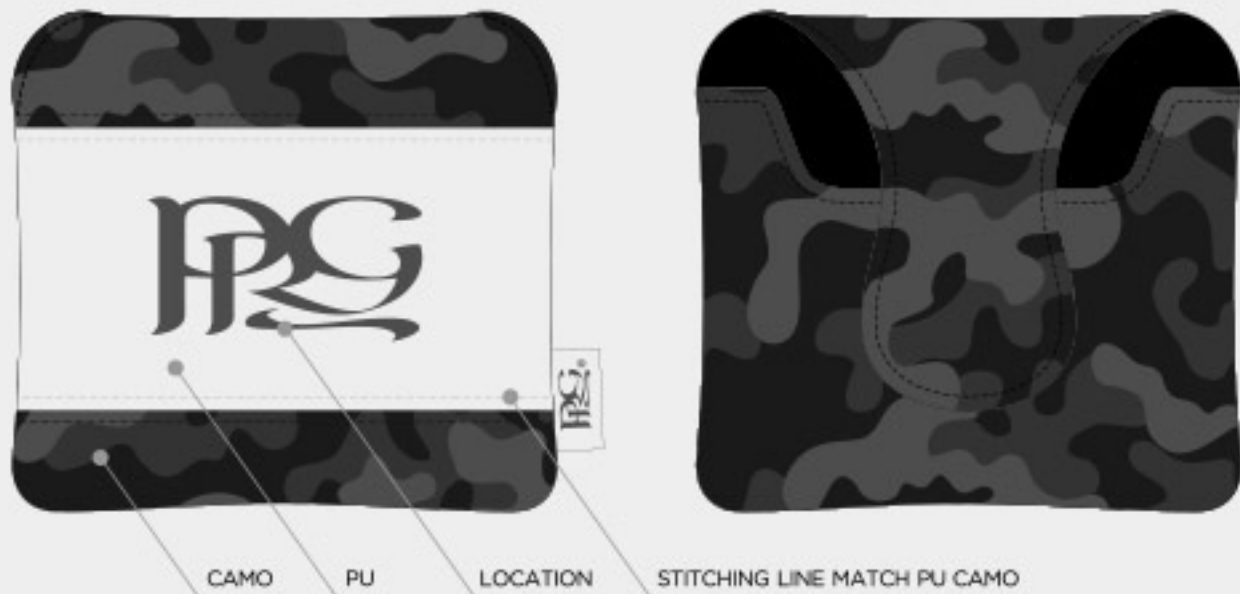

NEW

D1

D2

S1

S2

S3

G1

G2

ELITE
COLOUR

CAMO
COLOUR