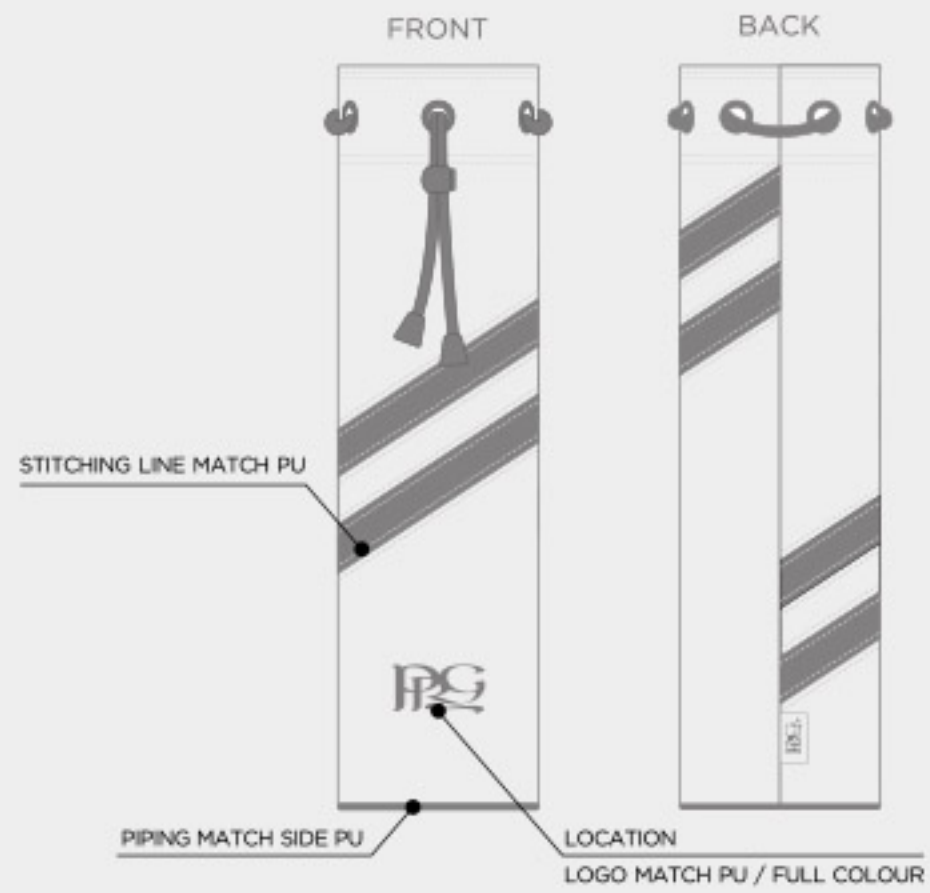

ELITE TRACK WINE TOTE BAG

NEW

ELITE COLOUR

WHITE	BLACK	COOL GRAY 10 C	NAVY 282C	Royal Blue 862C	HUNTER GREEN 567C	TAN	RED 199C