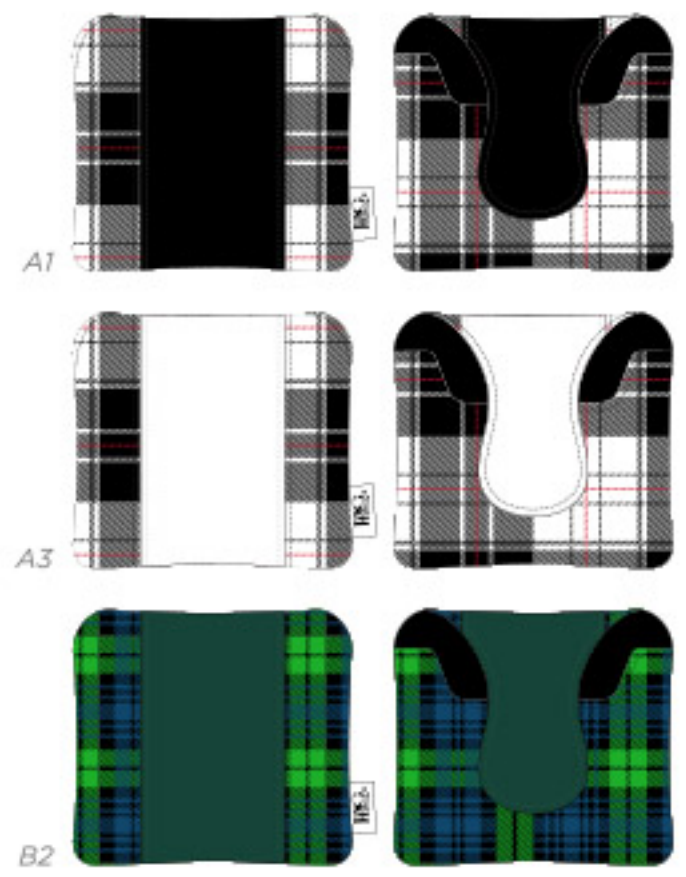

LUNAR TARTAN VINTAGE MALLET

NEW

PU COLOUR

- BLACK
- WHITE
- COOL GRAY 10 C
- HUNTER GREEN 587C

TARTAN COLOUR

- GREEN
- BLACK