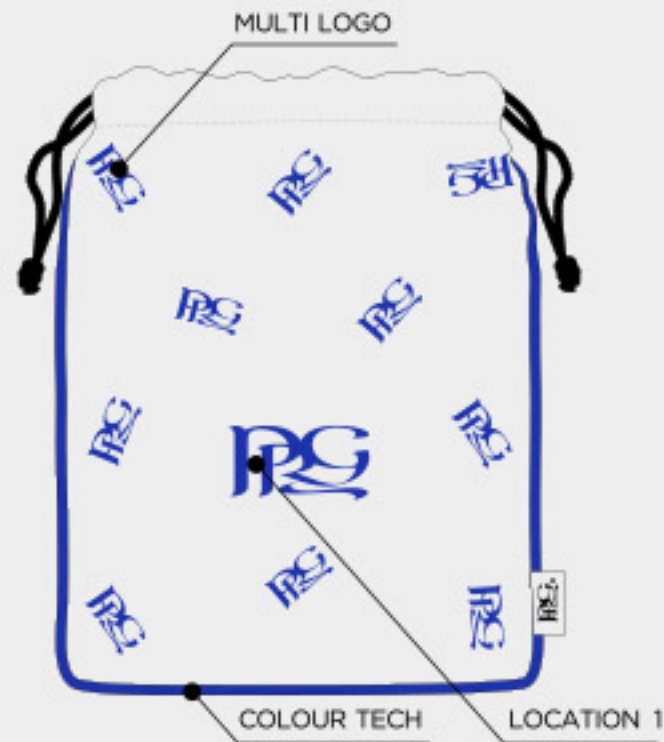

# STELLAR SPIDER MALLET

PU COLOUR	BLACK	WHITE	NAVY 289C	COOL GRAY 10 C	FUR LINING COLOUR	COOL GRAY 10 C	NAVY 289C	BLUE 286C	LIME GREEN 361C	RED 186 C	ORANGE 172C	BLACK

# STELLAR VINTAGE MALLET

**NEW**

**PU COLOUR**  
 BLACK WHITE NAVY 289C COOL GRAY 10 C

**FUR LINING COLOUR**  
 COOL GRAY 10 C NAVY 289C BLUE 286C LIME GREEN 30C RED 186C ORANGE 172C BLACK

# STUDIO COLLECTION SPIDER MALLET PUTTER COVER

MULTIPLE LOGO

LOCATION 1

MULTI LOGO

LOCATION 1

COLOUR TECH

PU COLOUR

A1	A2	A3	A4	A5	A6	A7	B1
B2	B3	B4	B5	B6	B7	B8	B9
C1	C2	C3	C4	C5	C6	C7	C8
C9	C10	C11	C12	C13	C14	C15	

Legend:

- BLACK
- WHITE
- NAVY 289C
- RED 184C
- LIME GREEN 36C
- COOL GRAY 10-C
- ORANGE 172C
- 286C
- 342C
- HUNTER GREEN 56C
- YELLOW 159C