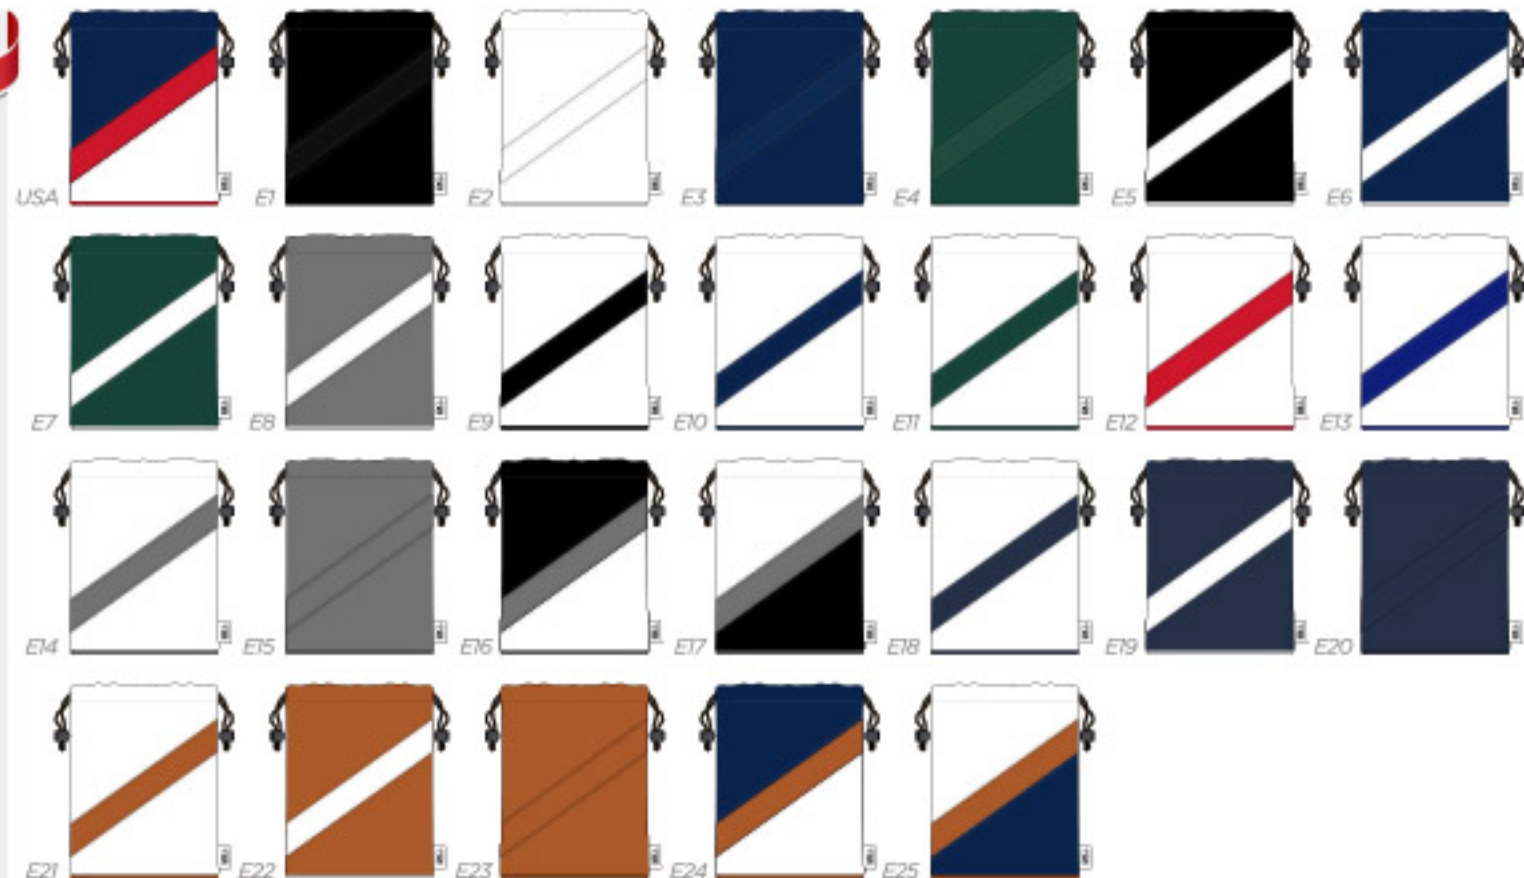

NEW

ELITE COLOUR

WHITE	BLACK	COOL GRAY 10 C	2380C	NAVY 262C	Royal Blue 582C	HUNTER GREEN 567C	TAN	RED 186C