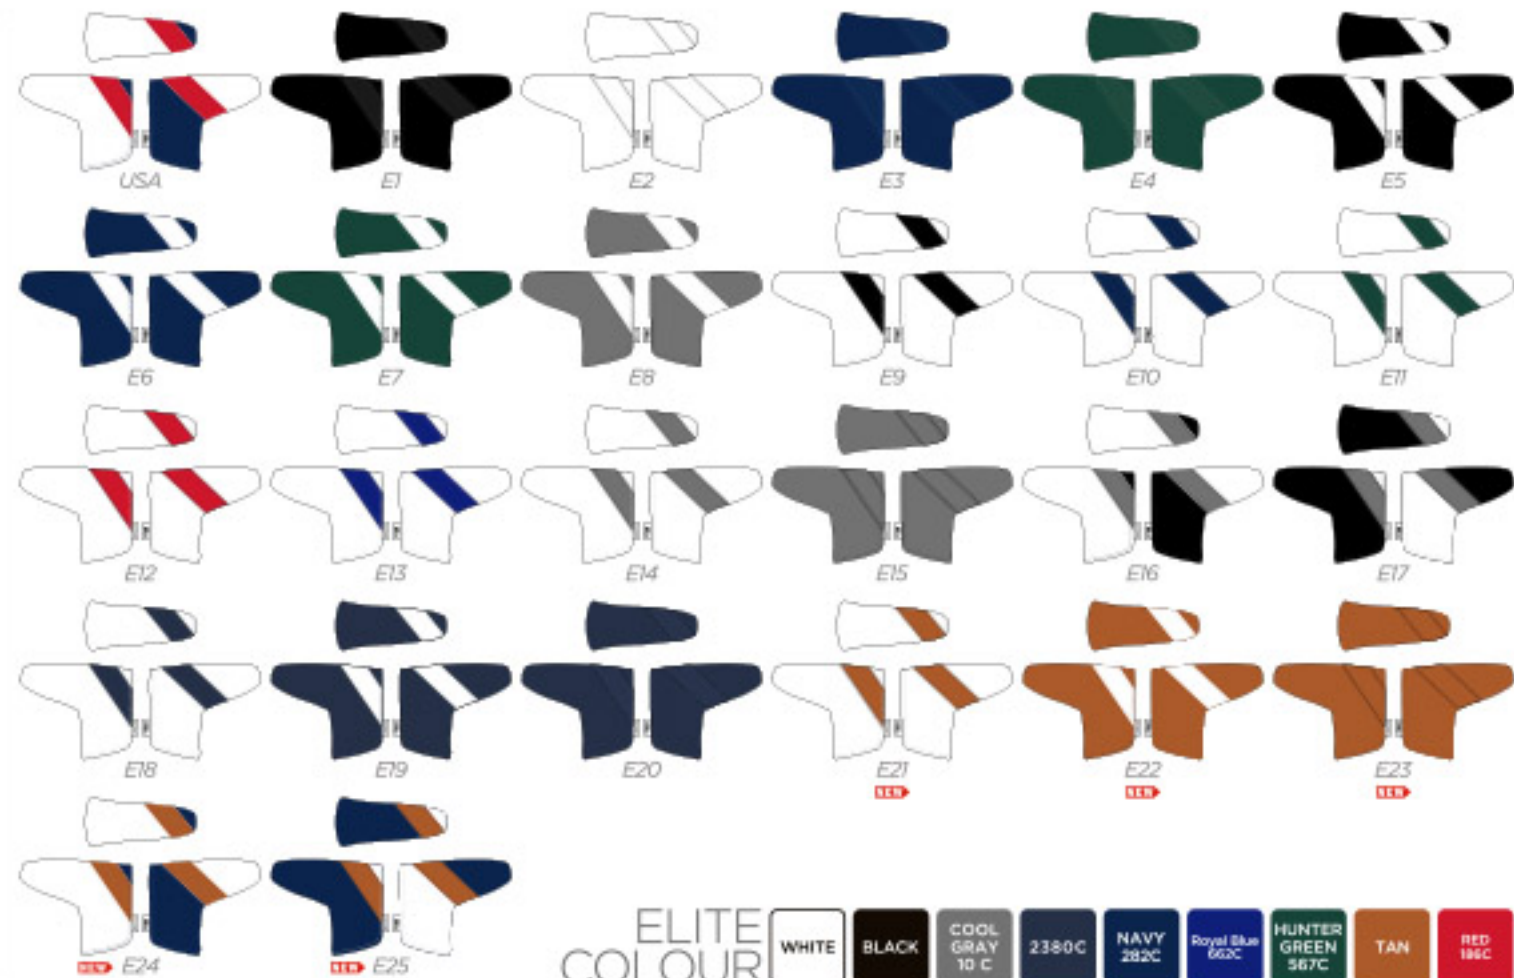

# ELITE COLLEGE WOOD COVER

LOCATION

LOGO MATCH PU / FULL COLOUR

STITCHING LINE MATCH PU

NEW

ELITE COLOUR

WHITE	BLACK	COOL GRAY 10 C	2380C	NAVY 262C	Royal Blue 583C	HUNTER GREEN 567C	TAN	RED 186C
-------	-------	----------------	-------	-----------	-----------------	-------------------	-----	----------

# ELITE COLLEGE BLADE PUTTER COVER