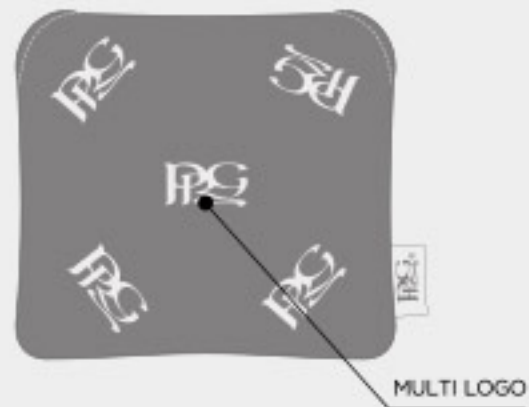

STELLAR VINTAGE MALLET