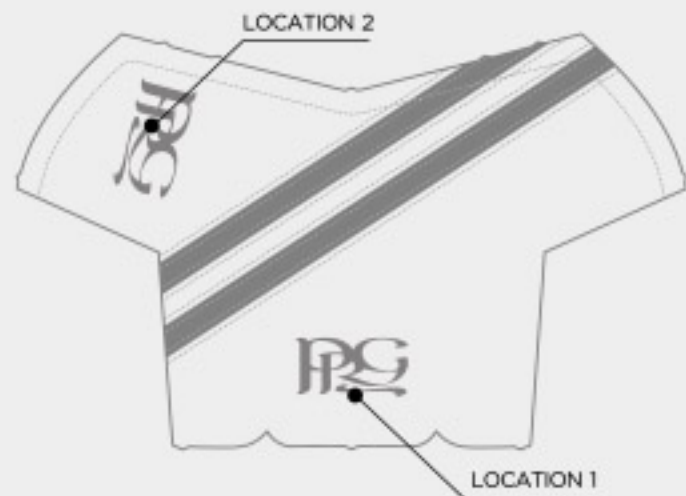

ELITE TRACK BLADE PUTTER COVER

NEW

USA A1 A2 A3 A4 A5

A6 A7 A8 A9 A10 A11

A12 A13 A14 A15 A16 A17

A18 A19 A20 A21 A22 A23

A24 A25 A26

ELITE COLOUR

COOL GRAY 10 C	NAVY 282C	Royal Blue 662C	HUNTER GREEN 567C	TAN	RED 186C	WHITE	BLACK