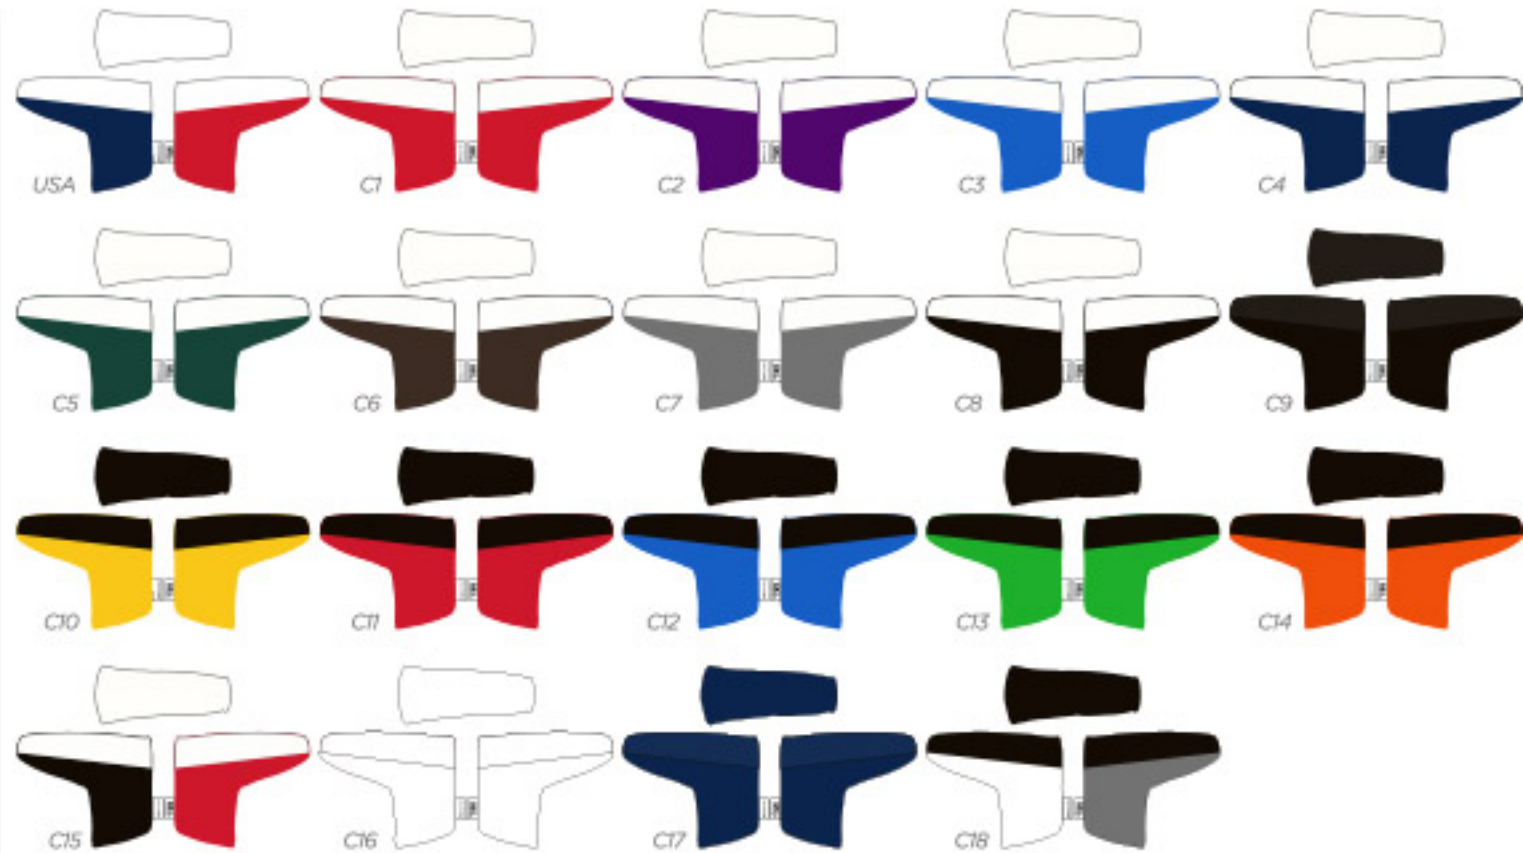

HORIZON BLADE PUTTER COVER

PU COLOUR

WHITE	BLACK	ROYAL BLUE 2935C	NAVY 289C	HUNTER GREEN 567C	LIME GREEN 341C	YELLOW 125C	ORANGE 172C	RED 186C	PURPLE 267C	BROWN 2322C	COOL GRAY 10 C