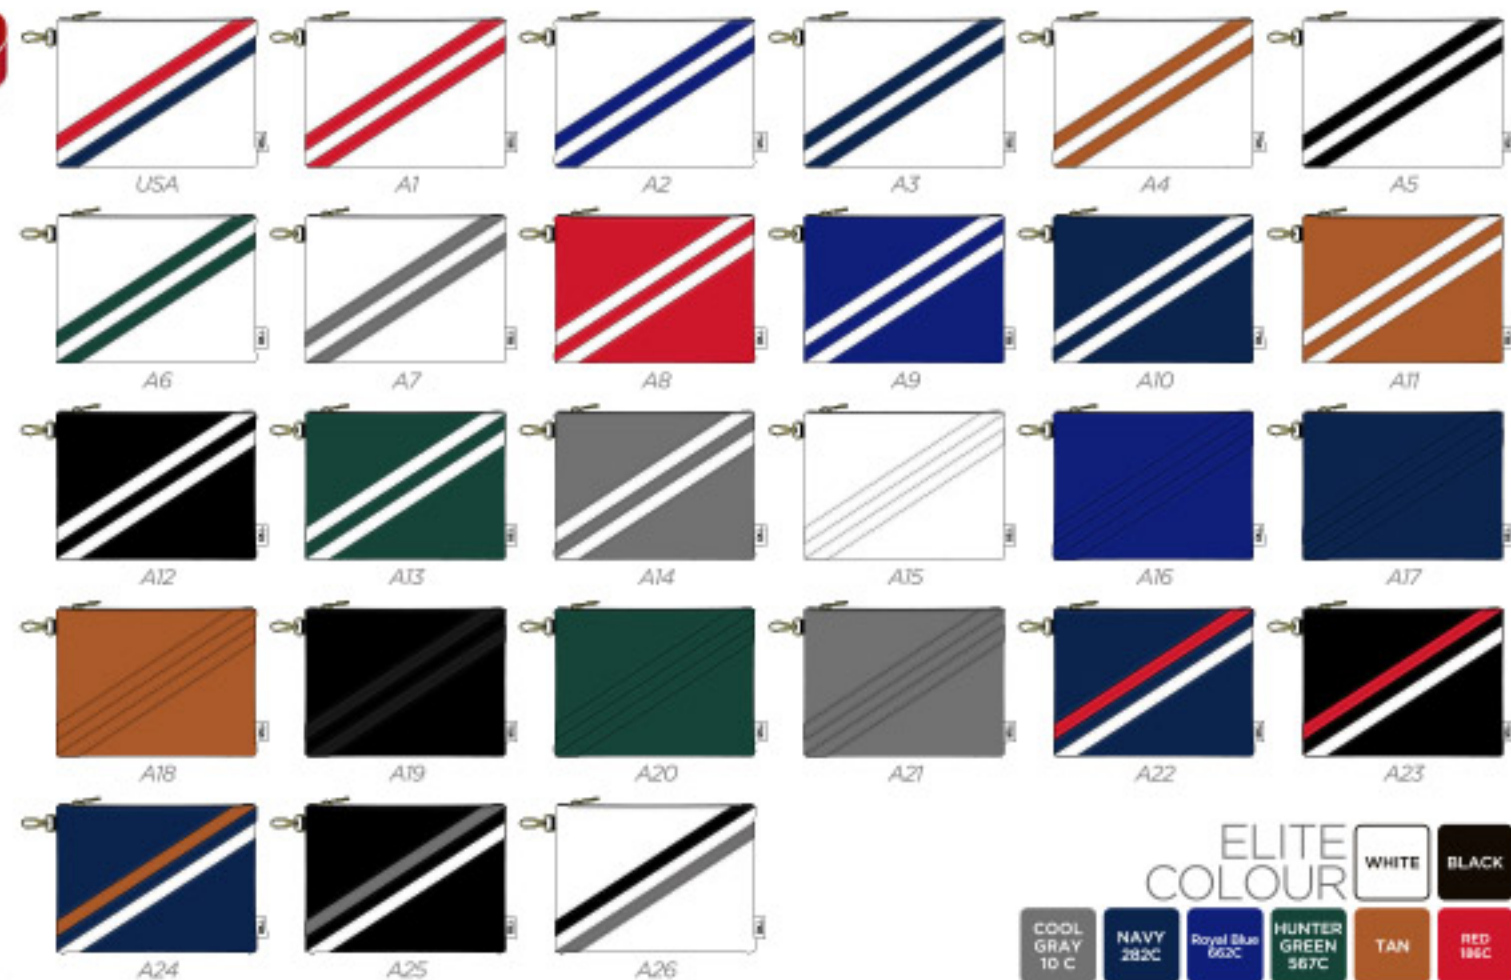

A grid of 26 color and pattern options, labeled A1 through A26. Each option shows a small version of the bag with the selected color or pattern. The options include various diagonal stripes, solid colors, and combinations of colors.

USA A1 A2 A3 A4  
 A5 A6 A7 A8 A9  
 A10 A11 A12 A13 A14  
 A15 A16 A17 A18 A19  
 A20 A21 A22 A23 A24  
 A25 A26

ELITE COLOUR

- WHITE
- BLACK
- COOL GRAY 10 C
- NAVY 282C
- Royal Blue 582C
- HUNTER GREEN 567C
- TAN
- RED 186C

# ELITE TRACK DELUXE SHOE BAG

**NEW**

NEW

# ELITE TRACK WINE TOTE BAG

**NEW**

ELITE COLOUR

WHITE	BLACK	COOL GRAY 10 C	NAVY 282C	Royal Blue 862C	HUNTER GREEN 567C	TAN	RED 199C
-------	-------	----------------	-----------	-----------------	-------------------	-----	----------