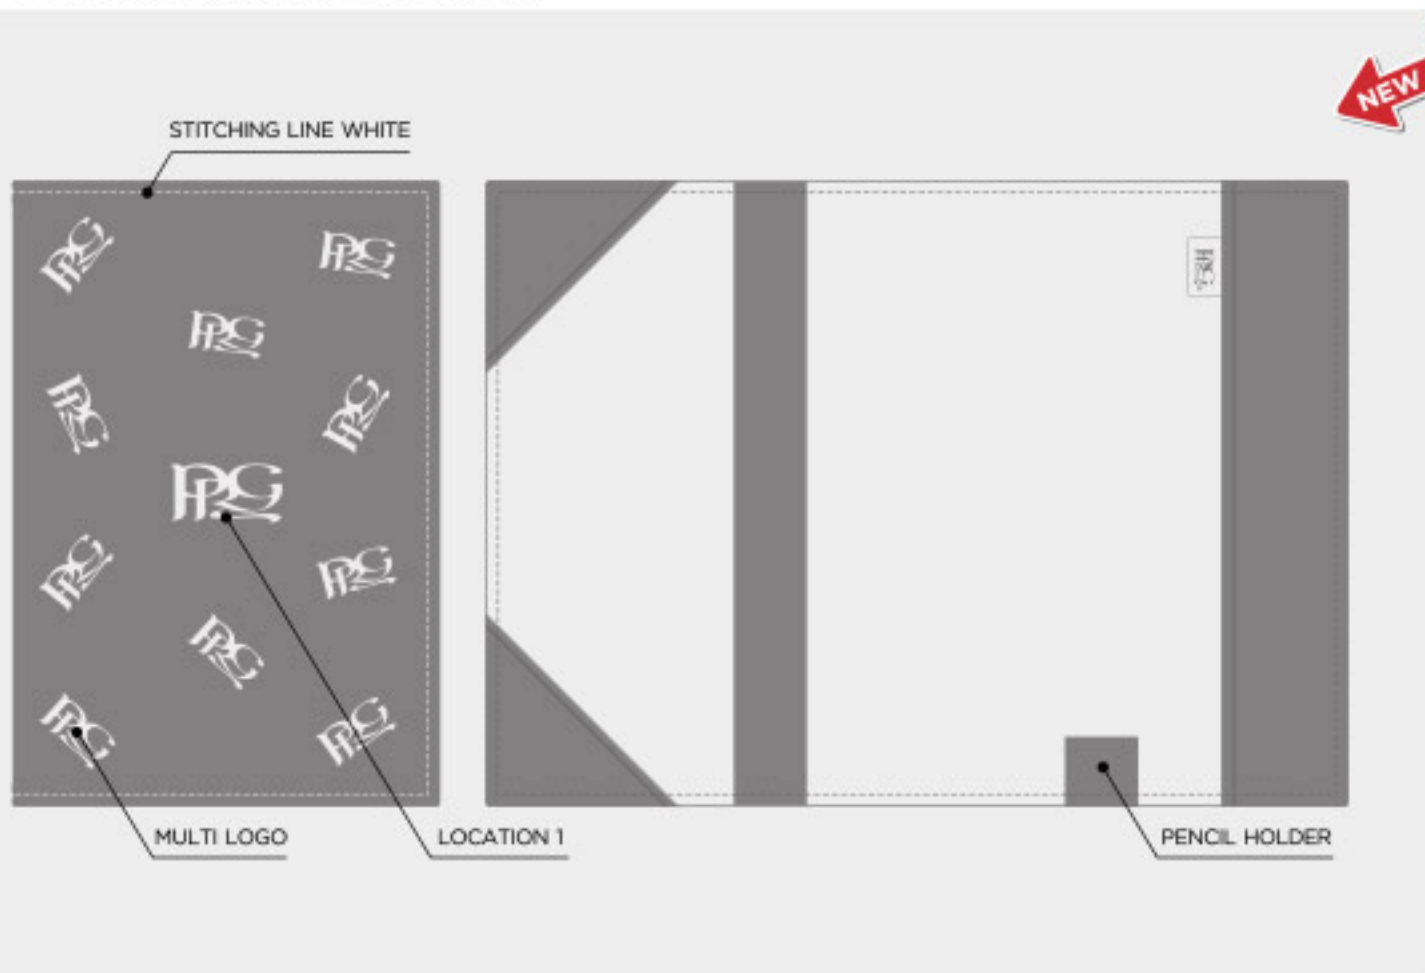

ELITE SCORECARD HOLDER