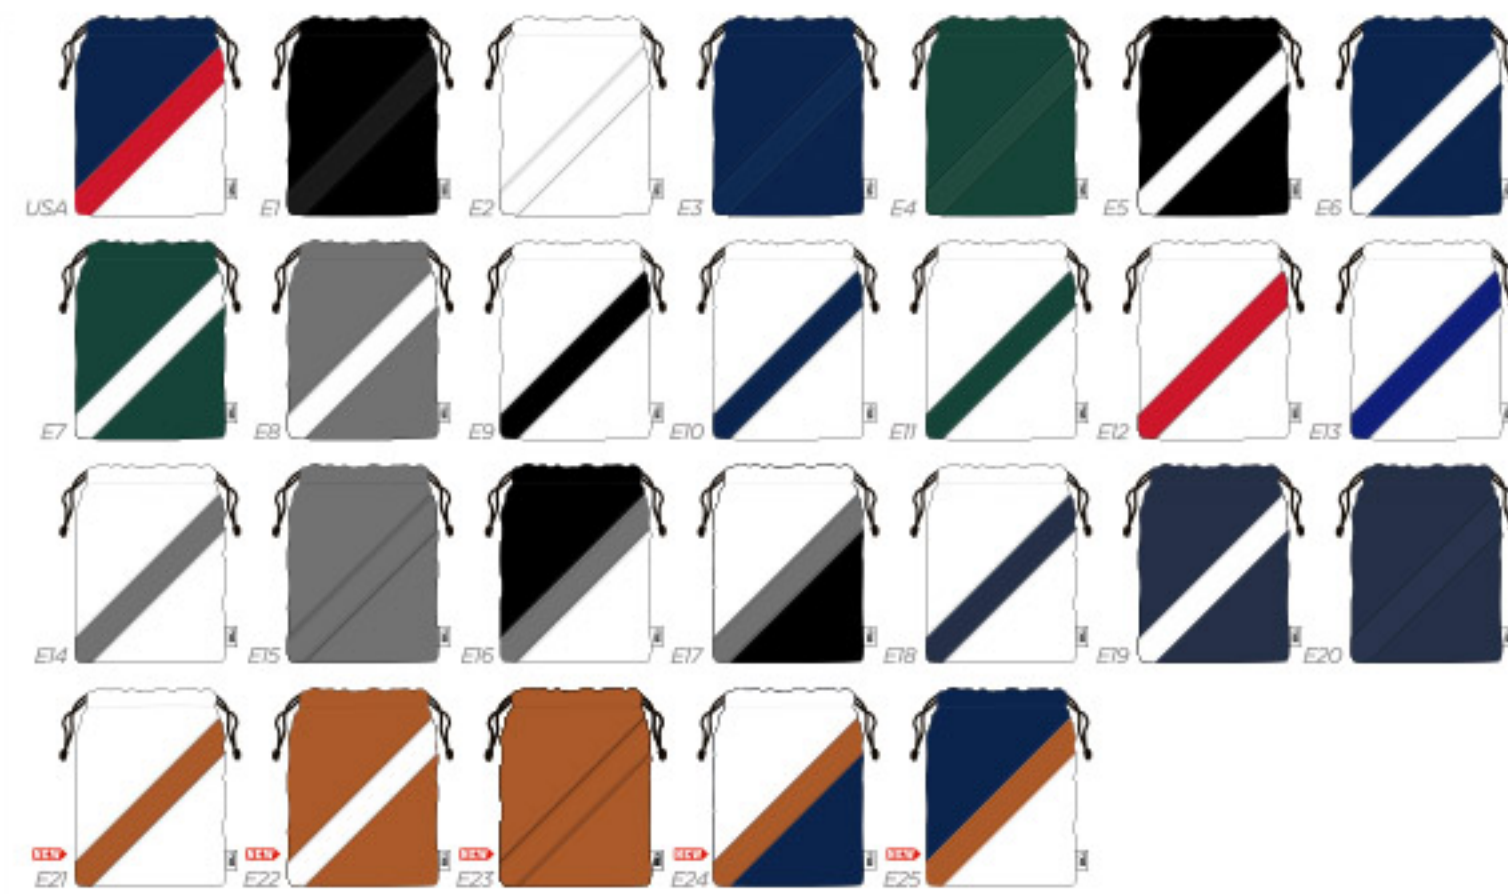

WHITE BLACK COOL GRAY 10 C 2380C NAVY 282C Royal Blue 602C HUNTER GREEN 567C TAN RED 100C

The grid displays 25 color options for the putter cover, labeled E1 through E25. Each option shows a front view and a back view of the cover. The colors include various shades of blue, green, gray, black, white, red, and tan. A legend at the bottom right lists the color names and their corresponding codes: WHITE, BLACK, COOL GRAY 10 C, 2380C, NAVY 282C, Royal Blue 602C, HUNTER GREEN 567C, TAN, and RED 100C. The 'USA' label is positioned above the first two options (E1 and E2).

NEW

USA	E1	E2	E3	E4
E6	E7	E8	E9	E10
E11	E12	E13	E14	E15
E16	E17	E18	E19	E20
E21	E22	E23	E24	E25

- ELITE COLOUR
- WHITE
  - BLACK
  - COOL GRAY 10 C
  - 2390C
  - NAVY 282C
  - Royal Blue 662C
  - HUNTER GREEN 567C
  - TAN
  - RED 186C

# ELITE COLLEGE PREMIUM TOTE BAG

- ELITE COLOUR
- WHITE
  - BLACK
  - COOL GRAY 10 C
  - 2380C
  - NAVY 282C
  - Royal Blue 662C
  - HUNTER GREEN 567C
  - TAN
  - RED 186C