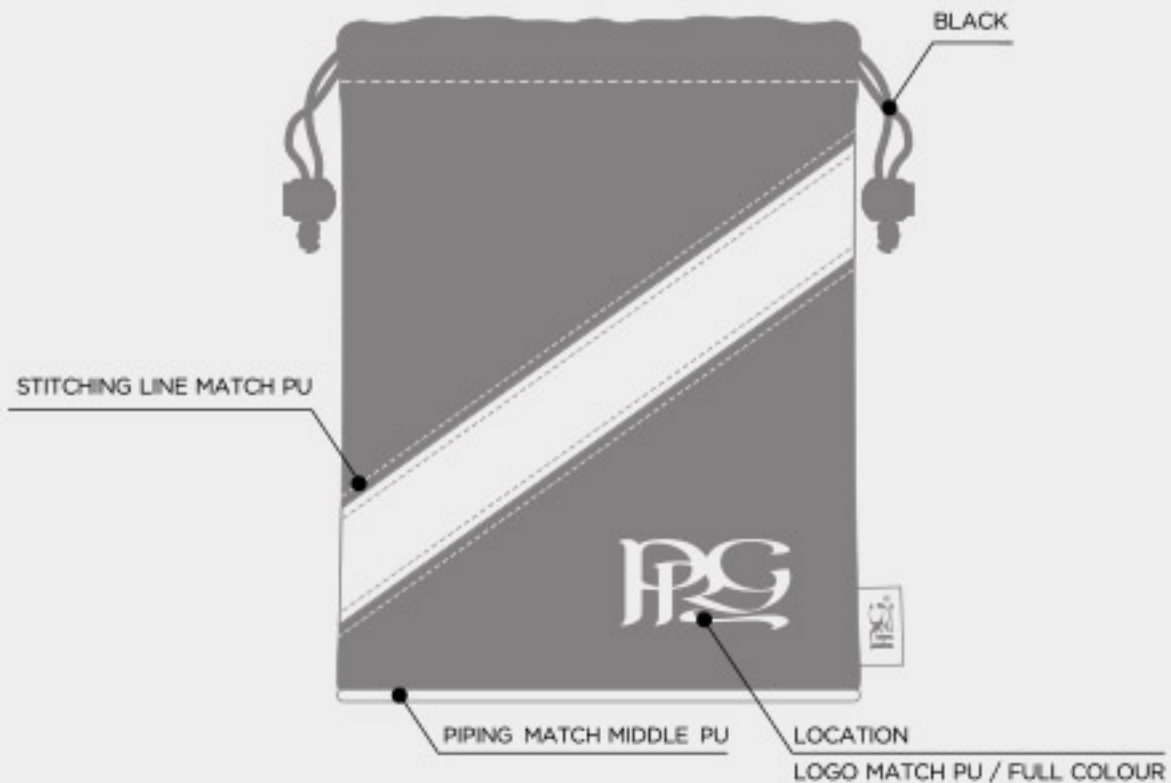

NEW

ELITE COLOUR

WHITE	BLACK	COOL GRAY 10 C	2380C	NAVY 262C	Royal Blue 582C	HUNTER GREEN 567C	TAN	RED 186C