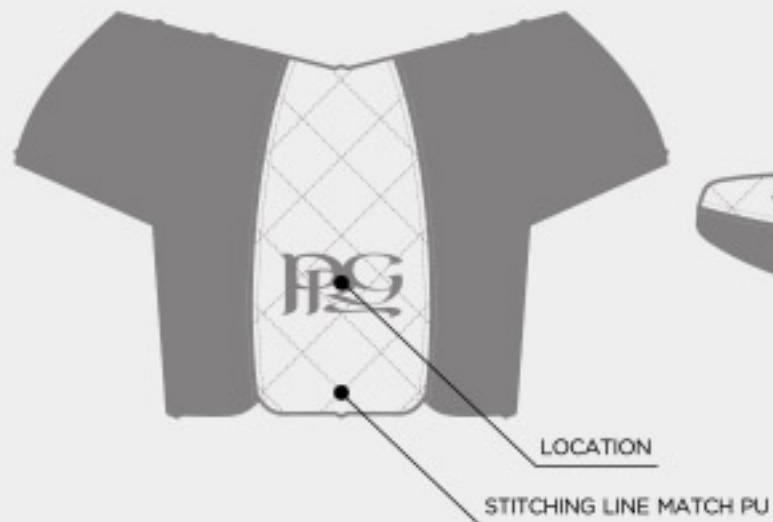

# ELITE CONTINENTAL BLADE PUTTER COVER