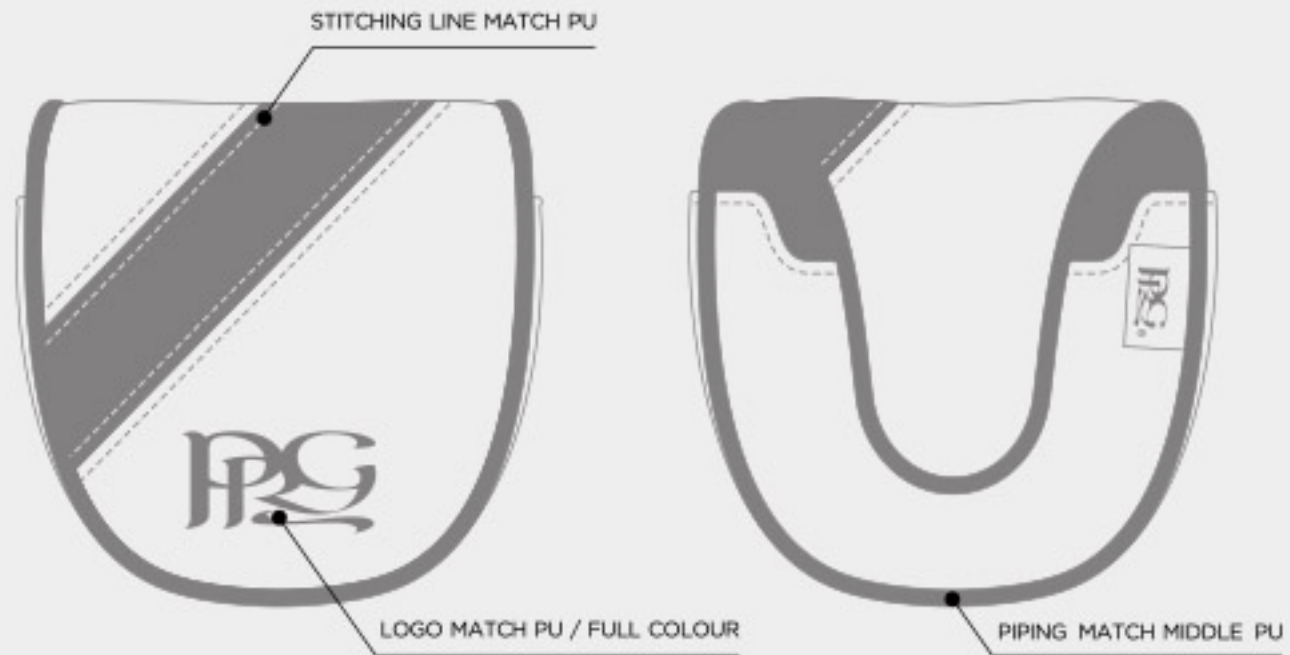

ELITE COLLEGE MALLET PUTTER COVER