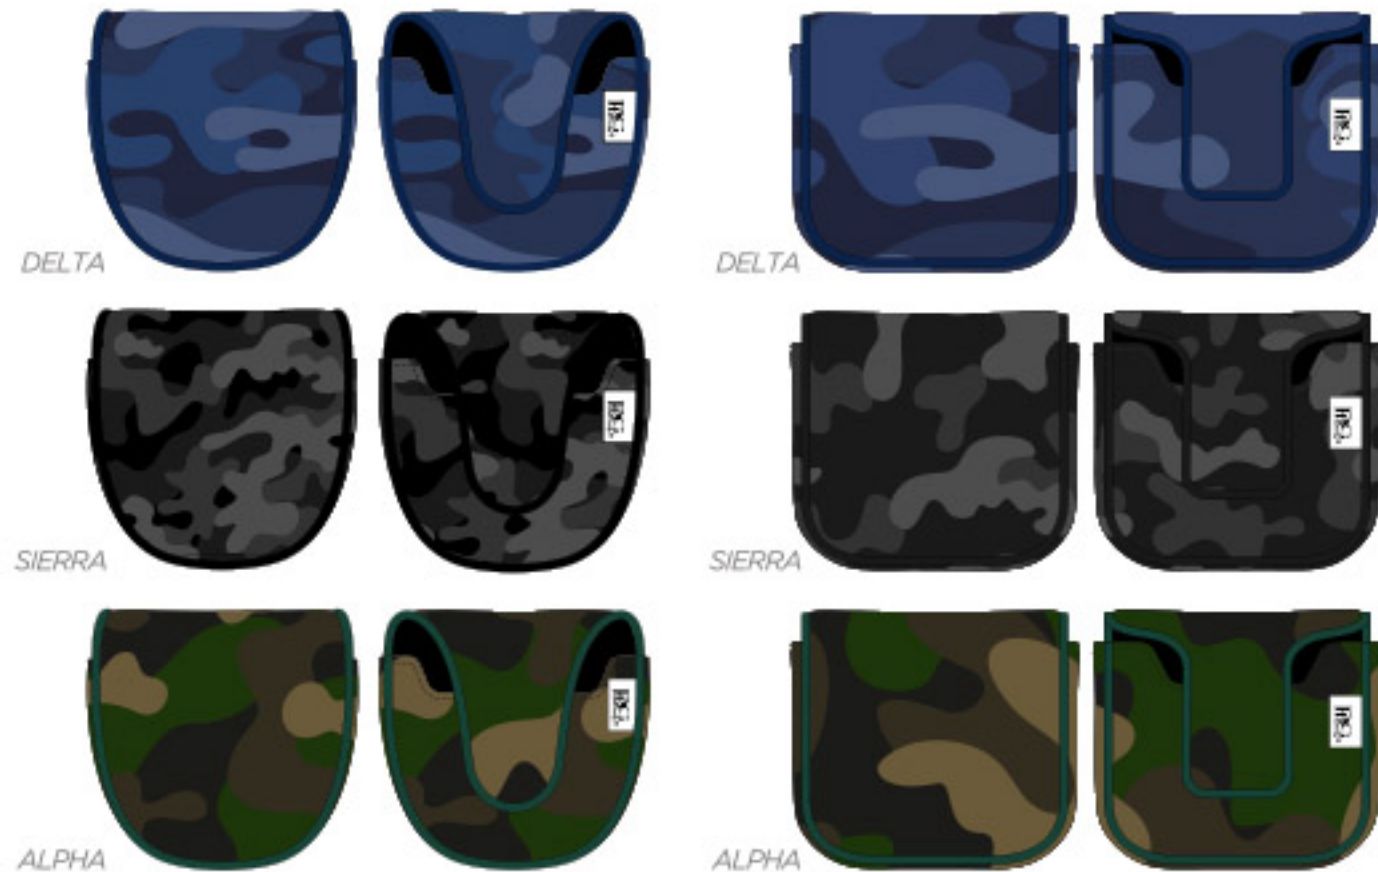

# CAMO BLADE PUTTER COVER

PU COLOUR

BLACK	HUNTER GREEN 567C	NAVY 289C
-------	-------------------	-----------

CAMO COLOUR

DELTA	ALPHA	SIERRA
-------	-------	--------

NEW

CAMO

LOCATION