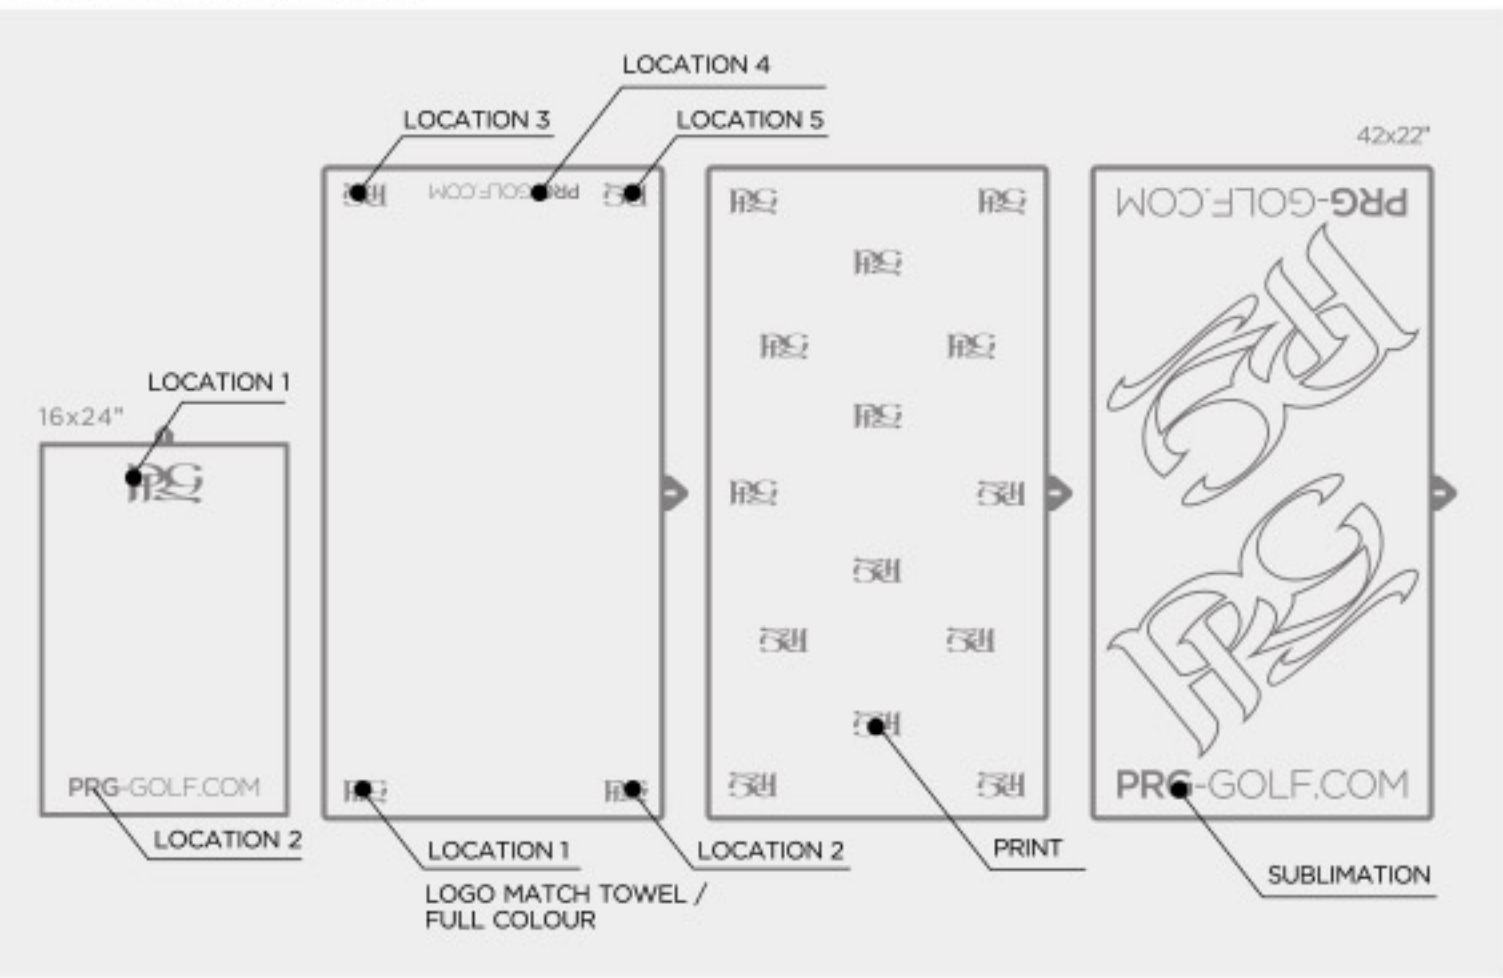

TOWEL AQUA-LOCK

AQUA-LOCK CADDY TOWEL

A	B	C	D	E
F	G	H	I	J
K	L	M	N	O
P	Q	R	S	

AQUA-LOCK CART TOWEL

A	B	C	D
E	F	G	H
I	J	K	L
M	N	O	P
Q	R	S	

TOWEL COLOUR

WHITE	BLACK	ROYAL BLUE	RED	GRAY	HUNTER GREEN	NAVY	TEC