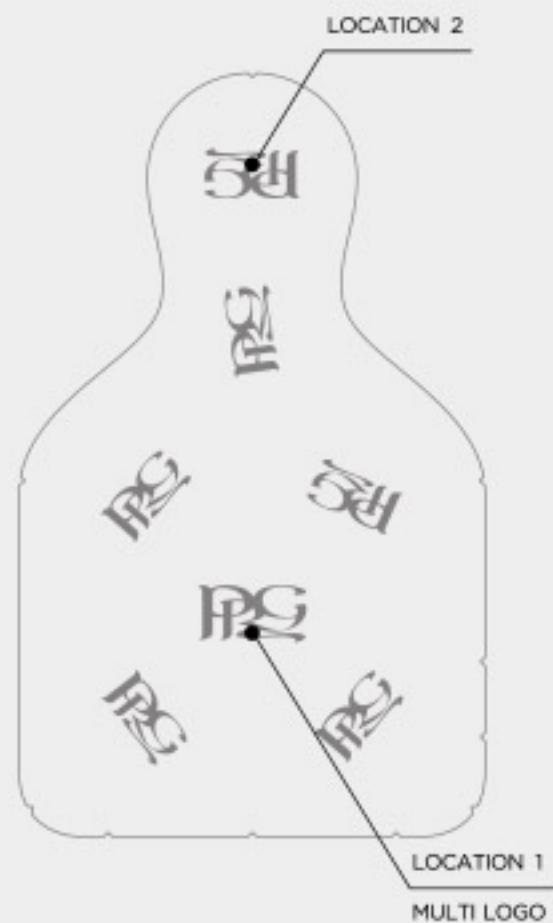

VINTAGE MALLET