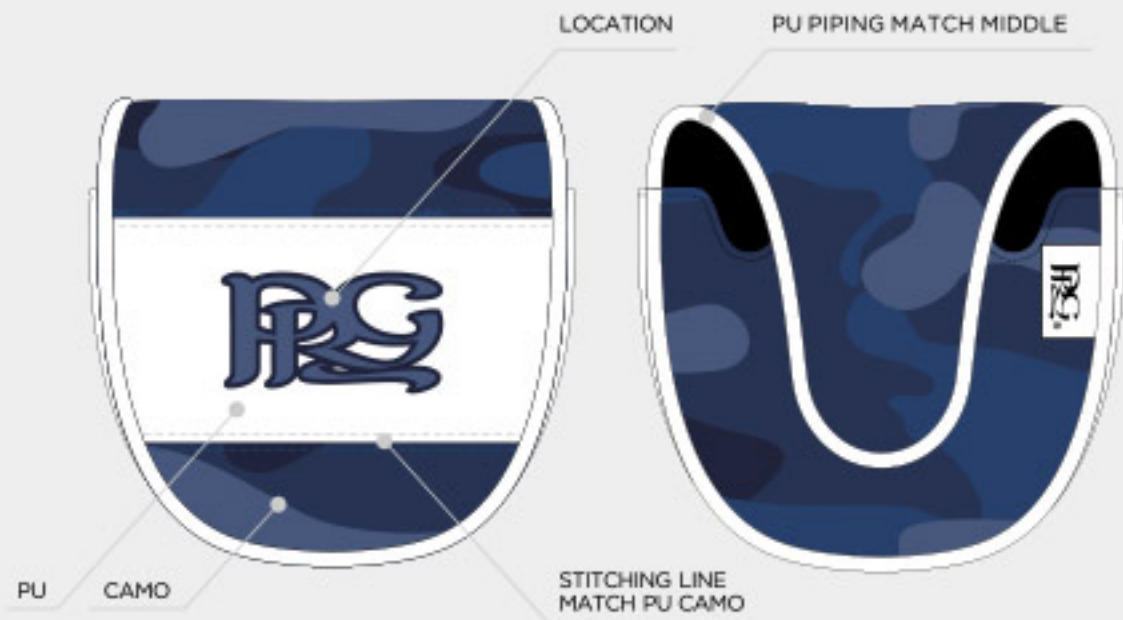

# ELITE CAMO WOOD COVER

# ELITE CAMO BLADE PUTTER COVER

CAMO COLOUR	DELTA	ALPHA	SERRA	
	ELITE COLOUR	BLACK	HUNTER GREEN 567C	NAVY 789C

ELITE CAMO MALLET PUTTER COVER

CAMO COLOUR

DELTA	ALPHA	SERRA
-------	-------	-------

ELITE COLOUR