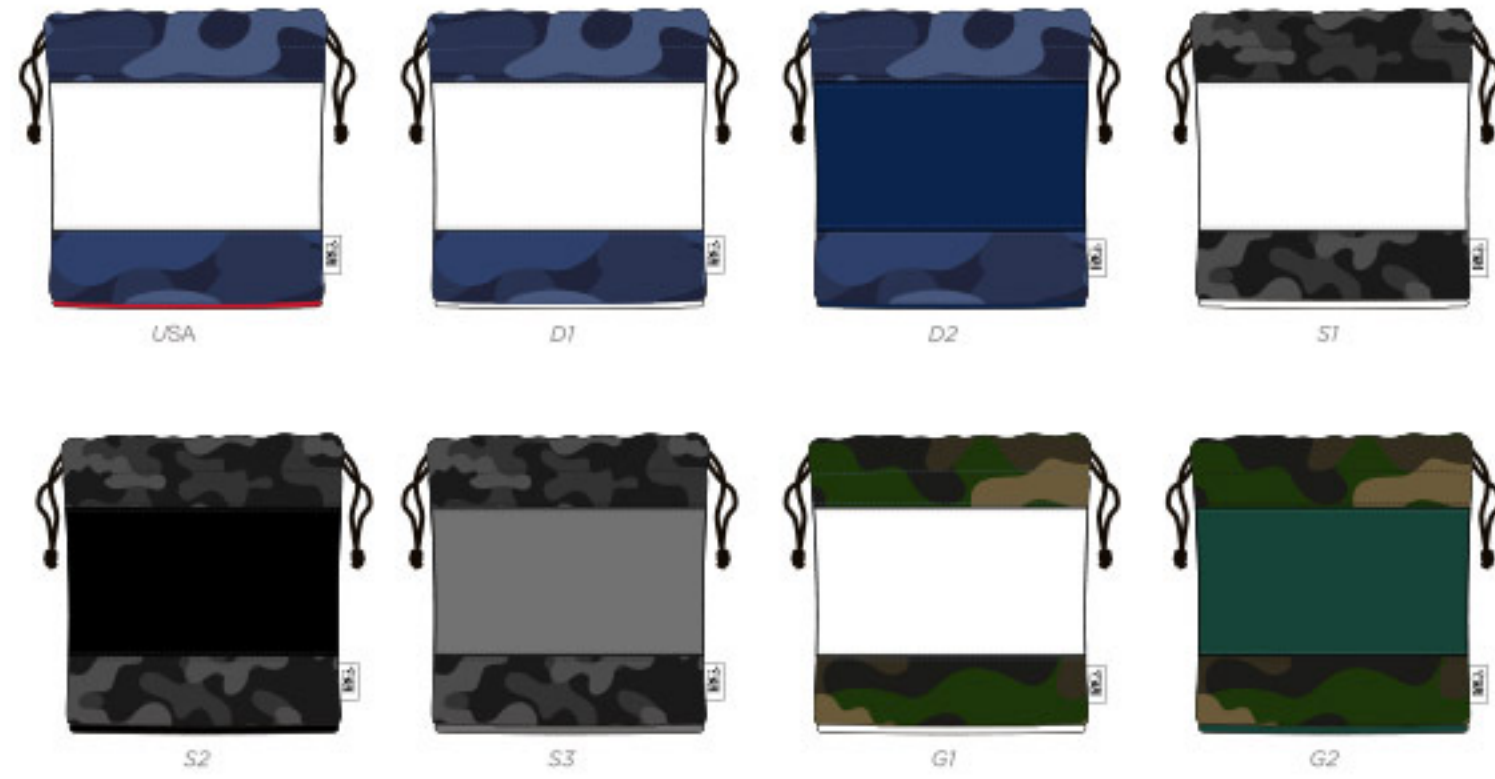

G1

G2

CAMO COLOUR

ELITE COLOUR

ELITE CAMO POUCH TOTE BAG

CAMO COLOUR

- DELTA
- ALPHA
- SIERRA

ELITE COLOUR