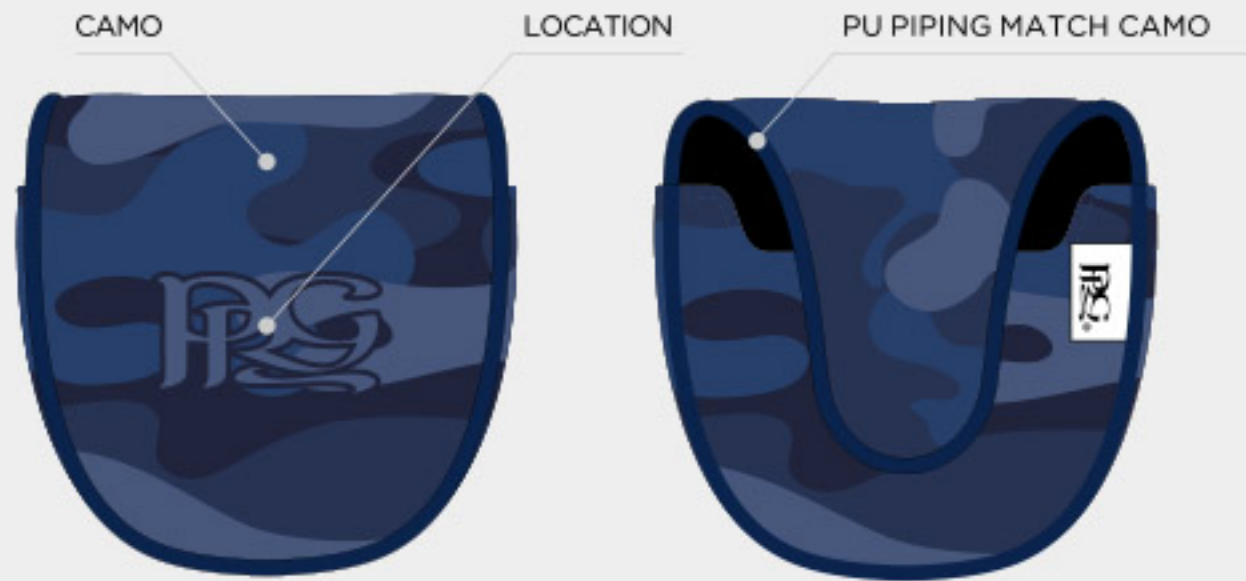

# CAMO BLADE PUTTER COVER

PU COLOUR

BLACK	HUNTER GREEN 567C	NAVY 289C
-------	-------------------	-----------

CAMO COLOUR

DELTA	ALPHA	SIERRA
-------	-------	--------

NEW

CAMO

LOCATION