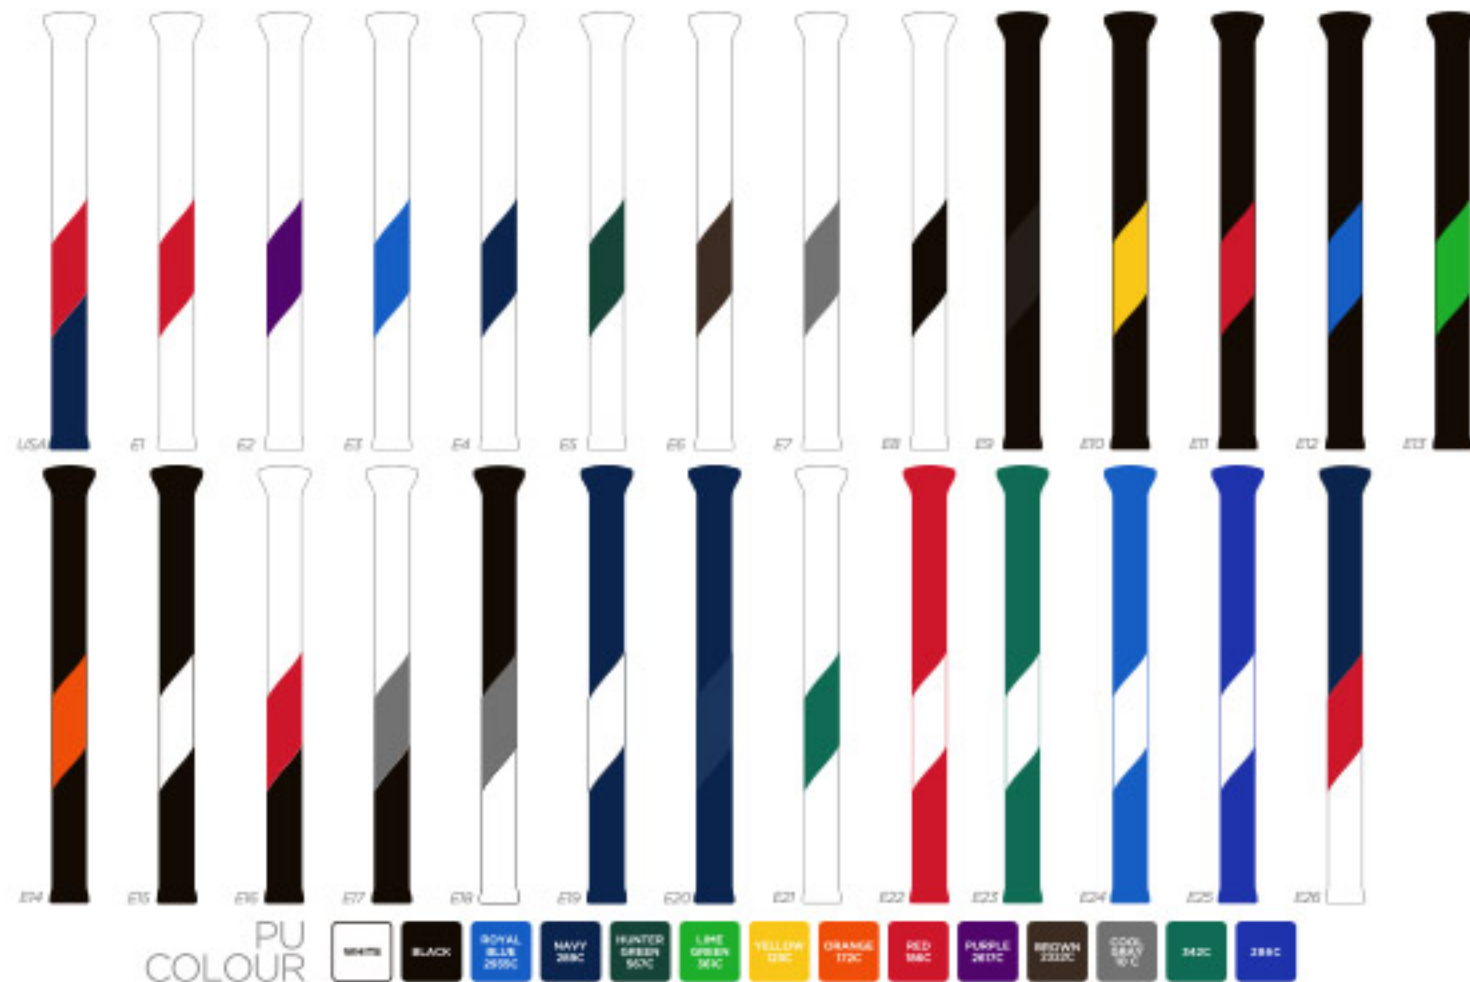

COLLEGE ALIGNMENT STICK COVER