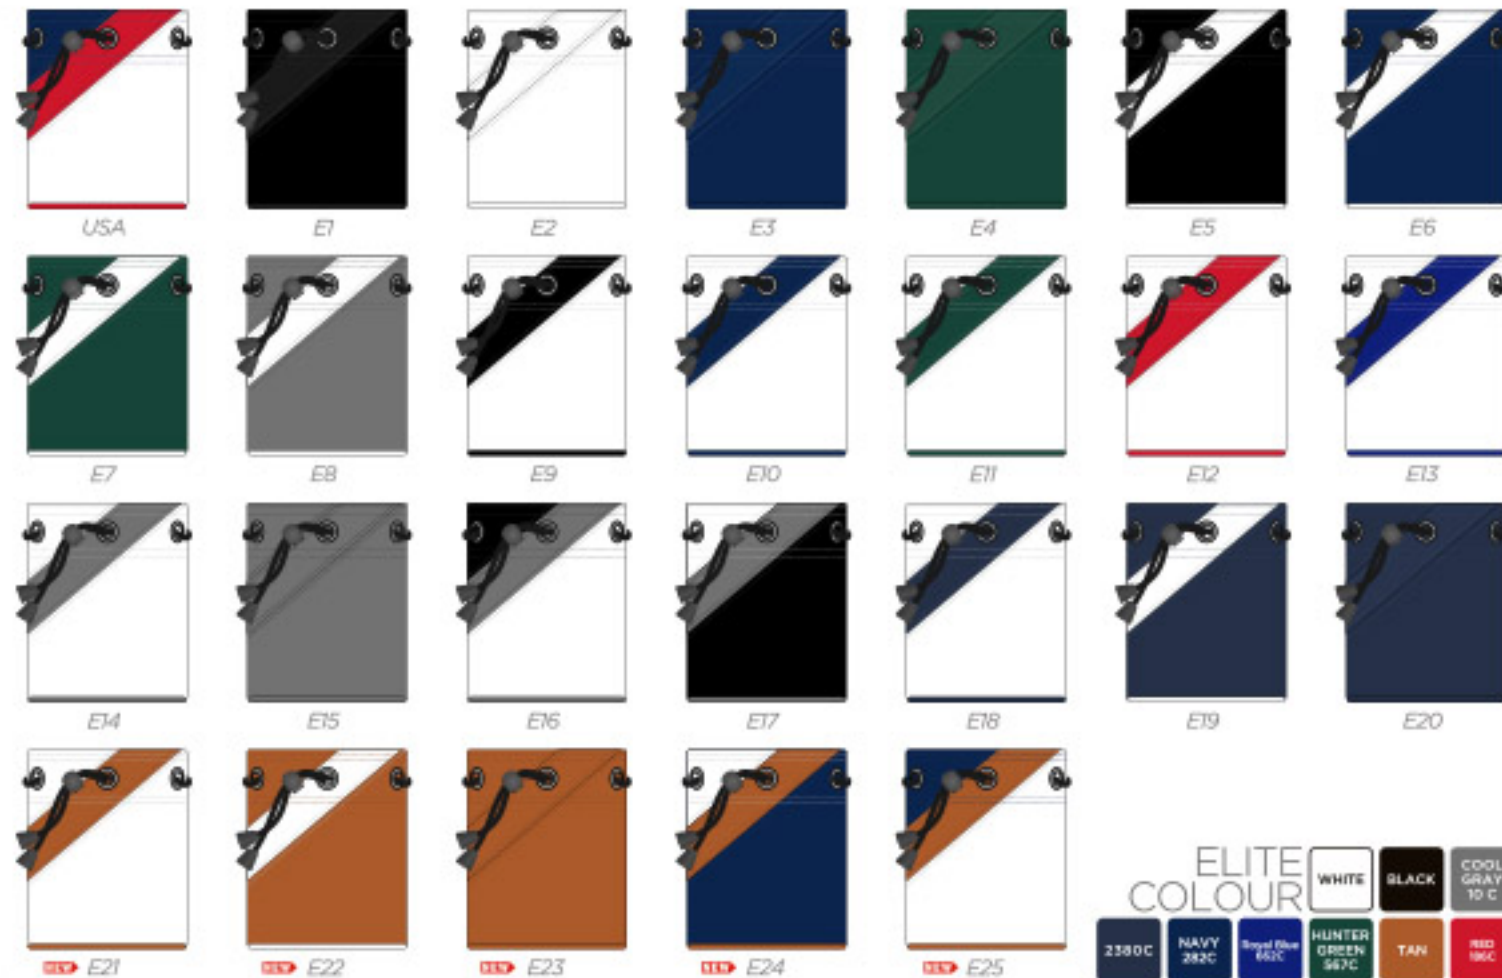

ELITE COLLEGE DELUXE TOTE BAG