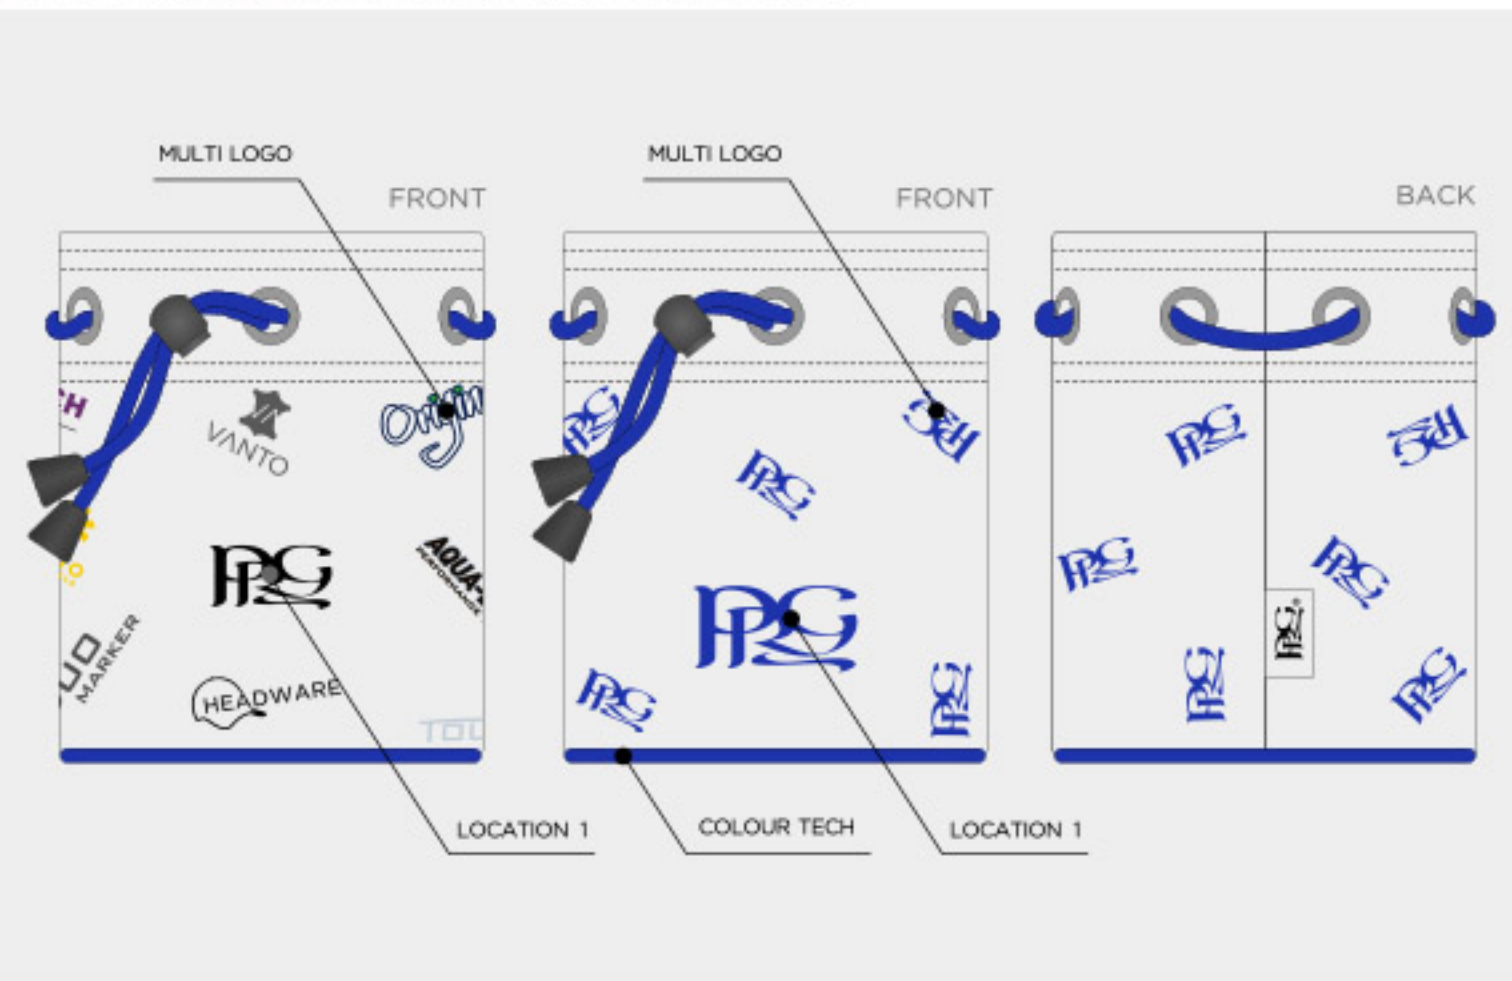

# STUDIO COLLECTION SPIDER MALLET PUTTER COVER

MULTIPLE LOGO

LOCATION 1

MULTI LOGO

LOCATION 1

COLOUR TECH

PU COLOUR

A1	A2	A3	A4	A5	A6	A7	B1
B2	B3	B4	B5	B6	B7	B8	B9
C1	C2	C3	C4	C5	C6	C7	C8
C9	C10	C11	C12	C13	C14	C15	