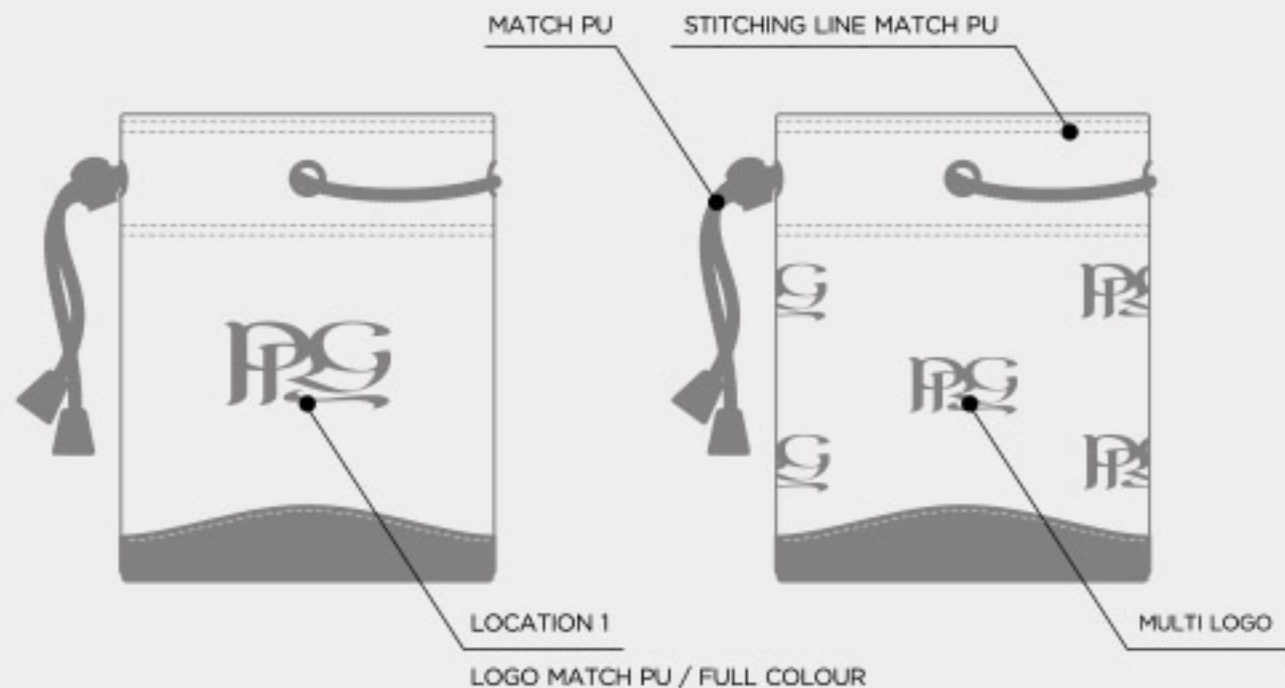

TOTE BAG DELUXE TOTE BAG