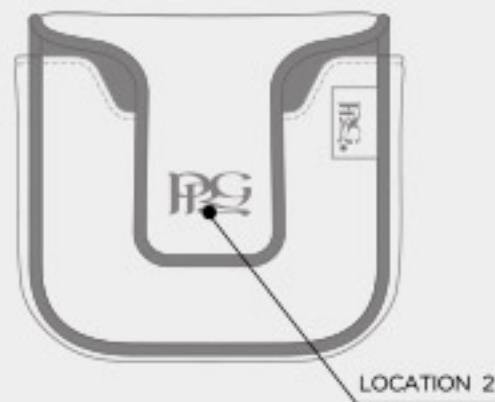

STELLAR SPIDER MALLET

PU COLOUR	BLACK	WHITE	NAVY 289C	COOL GRAY 10 C	FUR LINING COLOUR	COOL GRAY 10 C	NAVY 289C	BLUE 286C	LIME GREEN 361C	RED 186 C	ORANGE 172C	BLACK