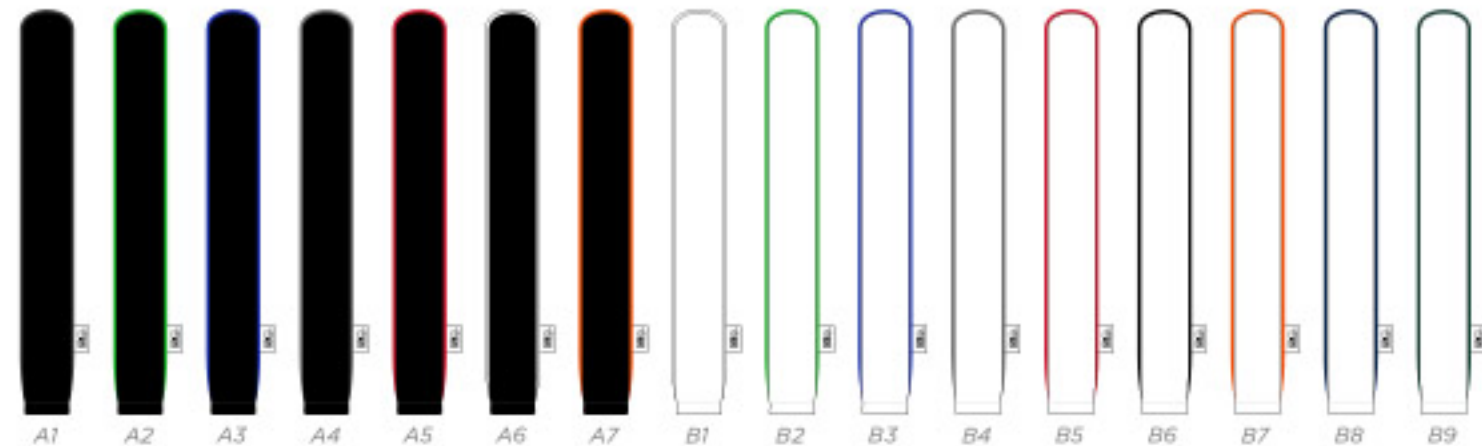

STUDIO COLLECTION ALIGNMENT STICK COVER