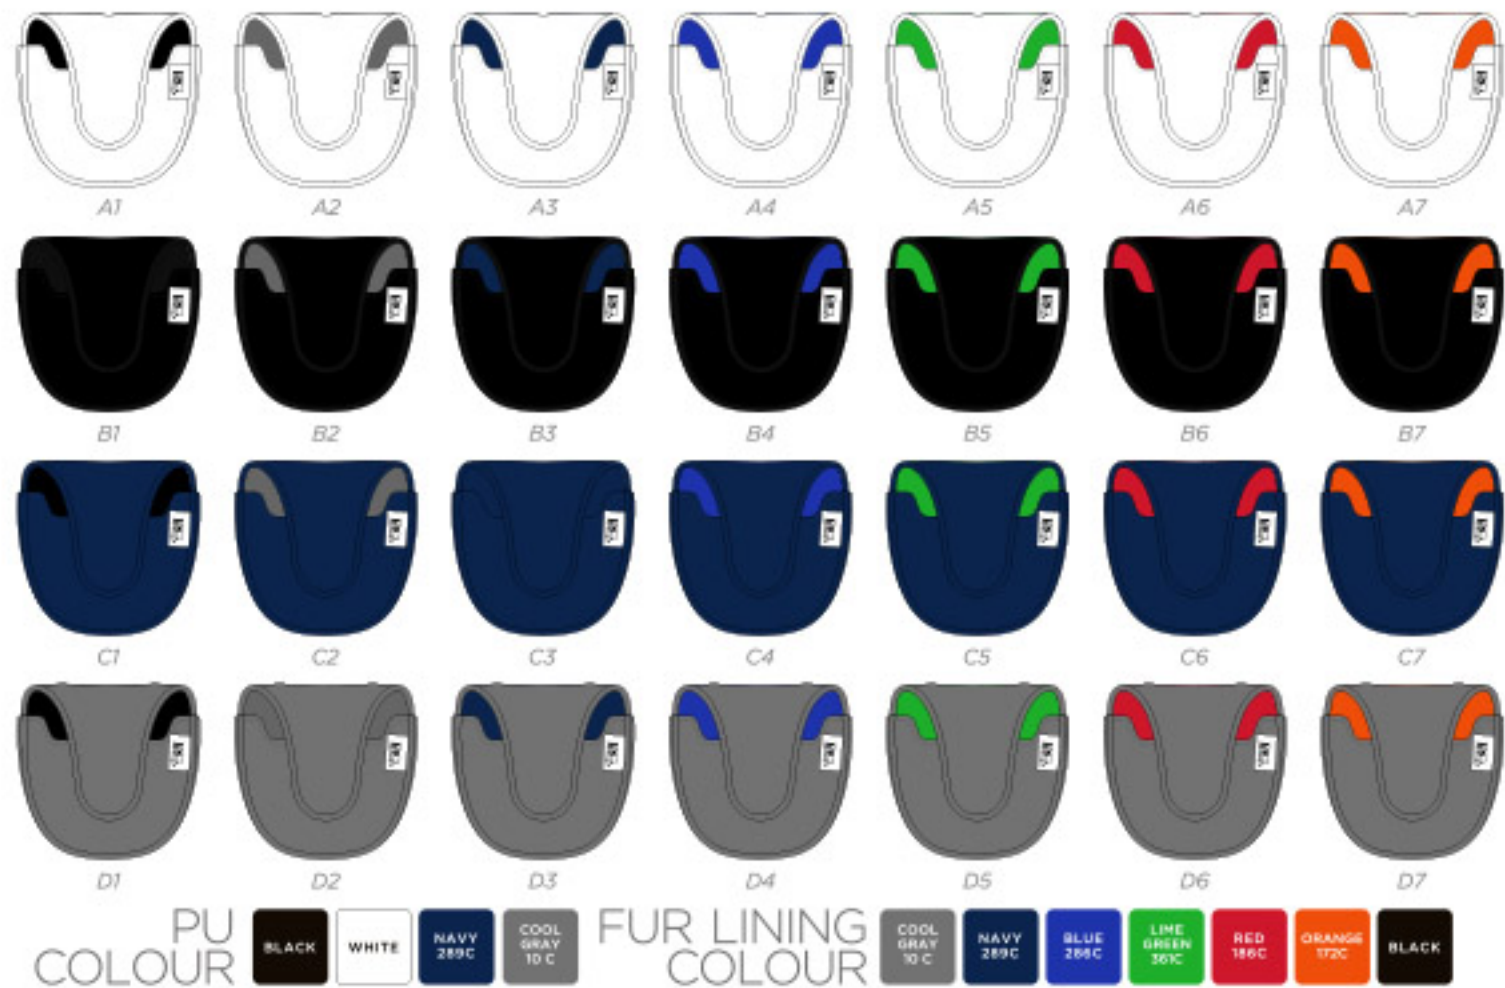

STELLAR MALLET PUTTER COVER