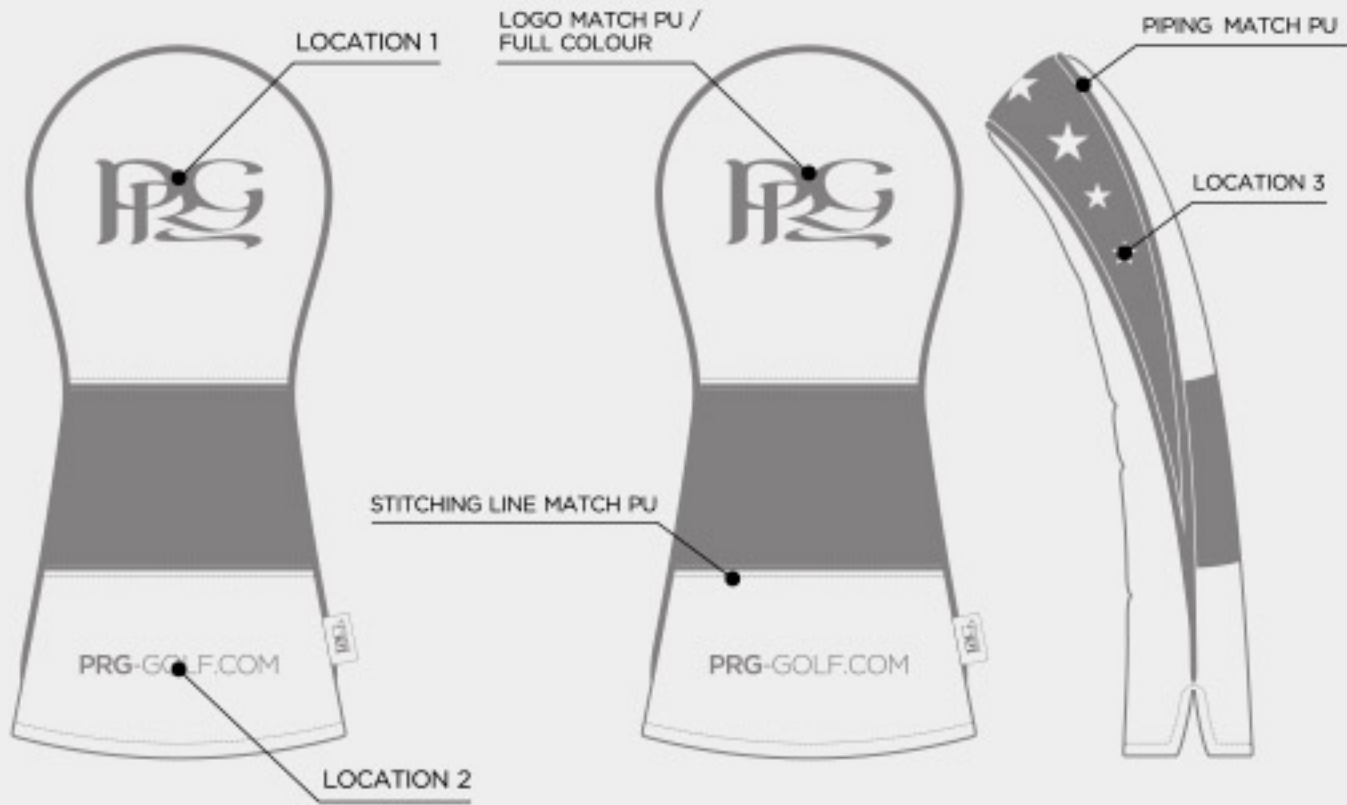

USA C1 C2 C3 C4 C5

C6 C7 C8 C9 C10 C11

C12 C13 C14 C15 C16 C17

C18

COLOUR PU

WHITE	BLACK	ROYAL BLUE 2935C	NAVY 285C	HUNTER GREEN 567C	LIME GREEN 344C	YELLOW 123C	ORANGE 172C	RED 196C	PURPLE 267C	BROWN 2522C	COOL GRAY 10 C