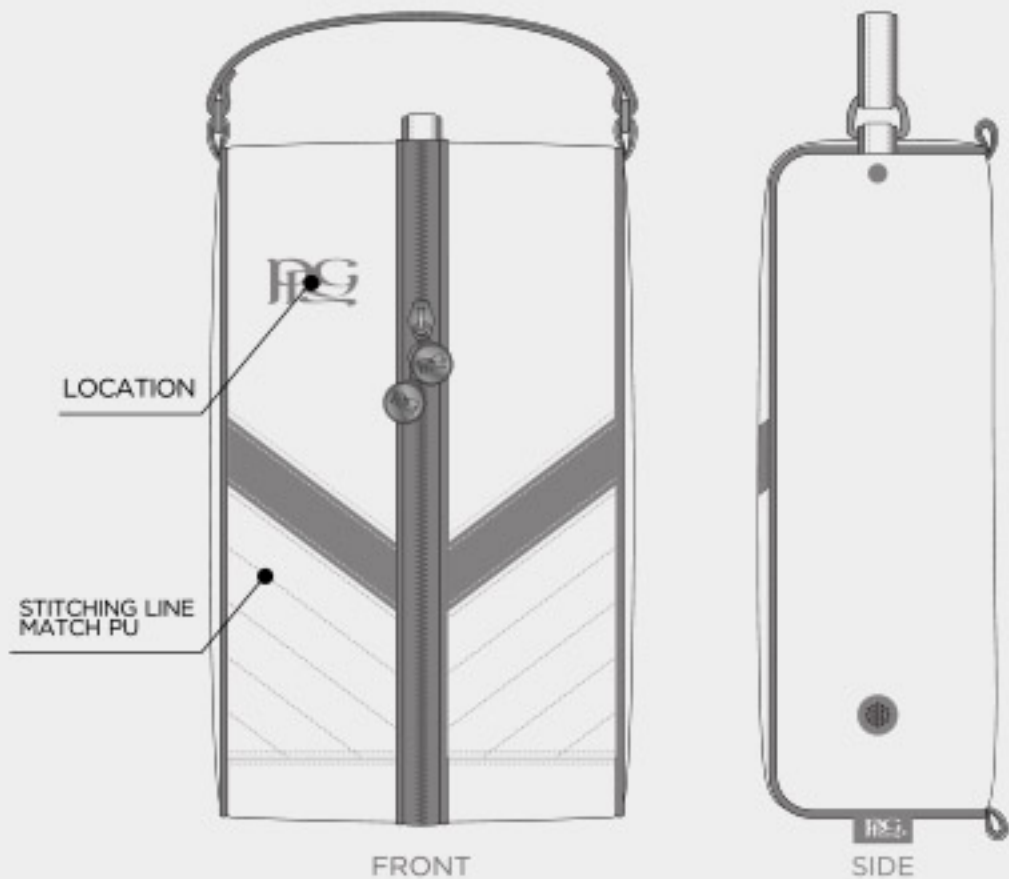

ELITE FUSION PREMIUM SHOE BAG