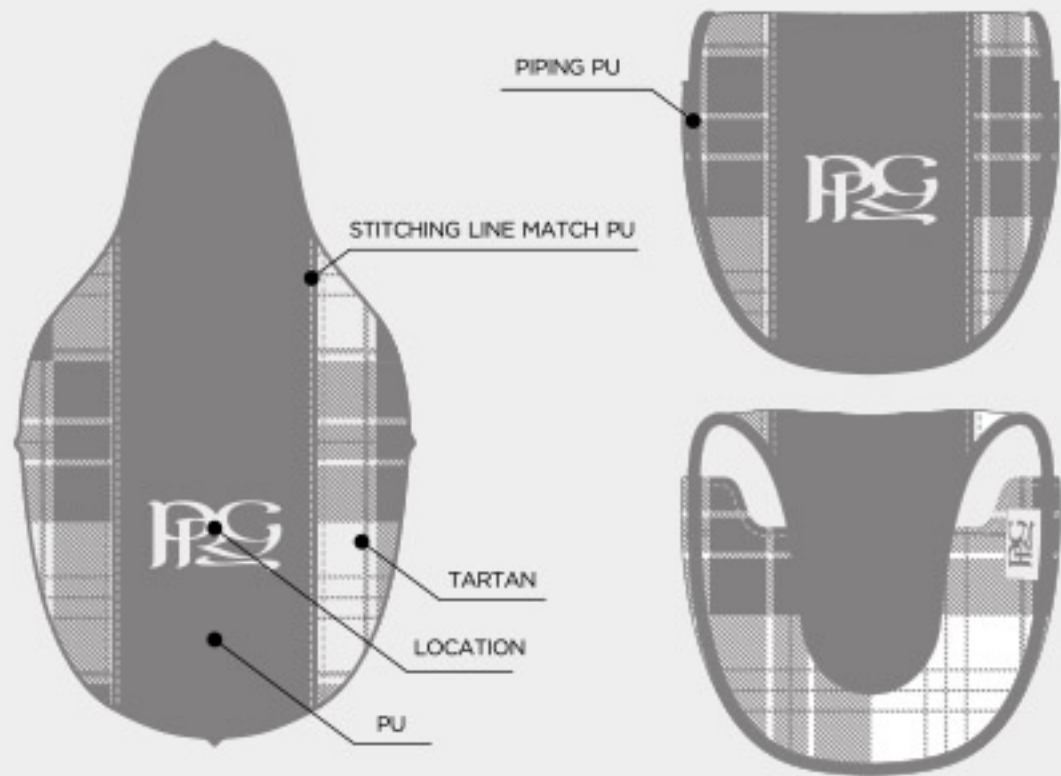

LUNAR TARTAN MALLET PUTTER COVER / SPIDER MALLET

PU COLOUR: BLACK, WHITE, COOL GRAY 10°C, HUNTER GREEN 50°C
TARTAN COLOUR: GREEN, BLACK