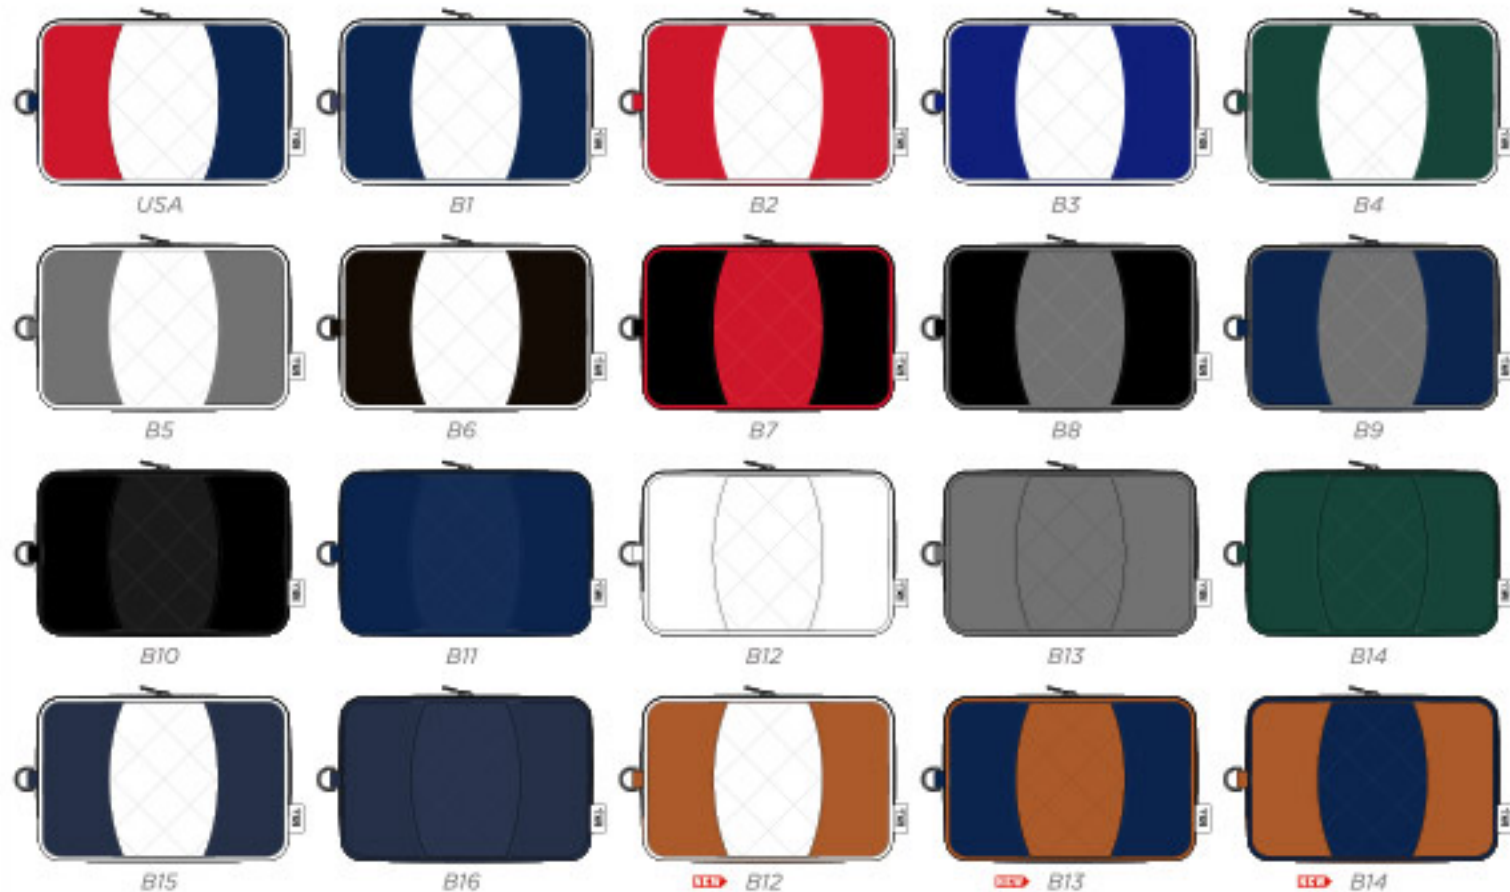

# ELITE CONTINENTAL BLADE PUTTER COVER

ELITE CONTINENTAL SPIDER MALLET

- ELITE COLOUR
- WHITE
  - BLACK
  - COOL GRAY 10 C
  - 2380C
  - NAVY 282C
  - Royal Blue 662C
  - HUNTER GREEN 567C
  - TAN
  - RED 196C

ELITE COLOUR

WHITE	BLACK	COOL GRAY 10 C	2380C	NAVY 282C	Royal Blue 542C	HUNTER GREEN 567C	TAN	RED 191C
-------	-------	----------------	-------	-----------	-----------------	-------------------	-----	----------

LUXURY TWIN ZIP TOTE

LUXURY SINGLE ZIP TOTE