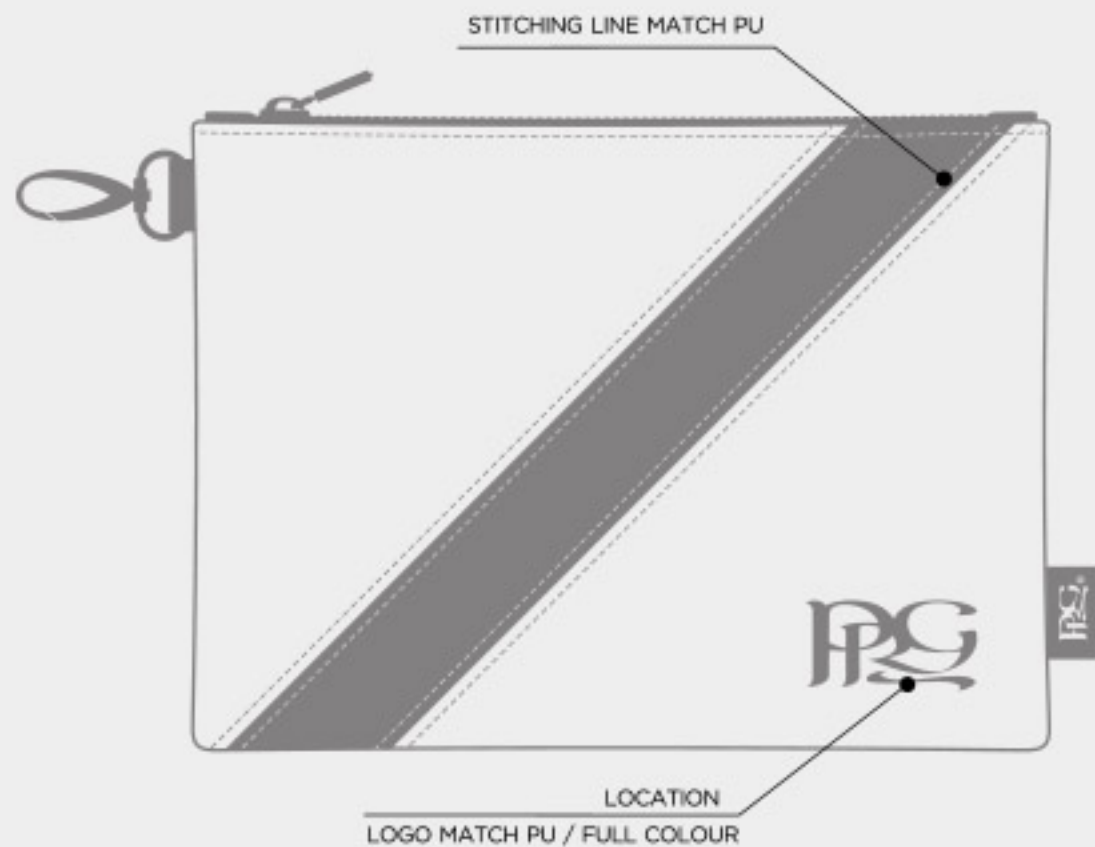

# ELITE COLLEGE DELUXE SHOE BAG