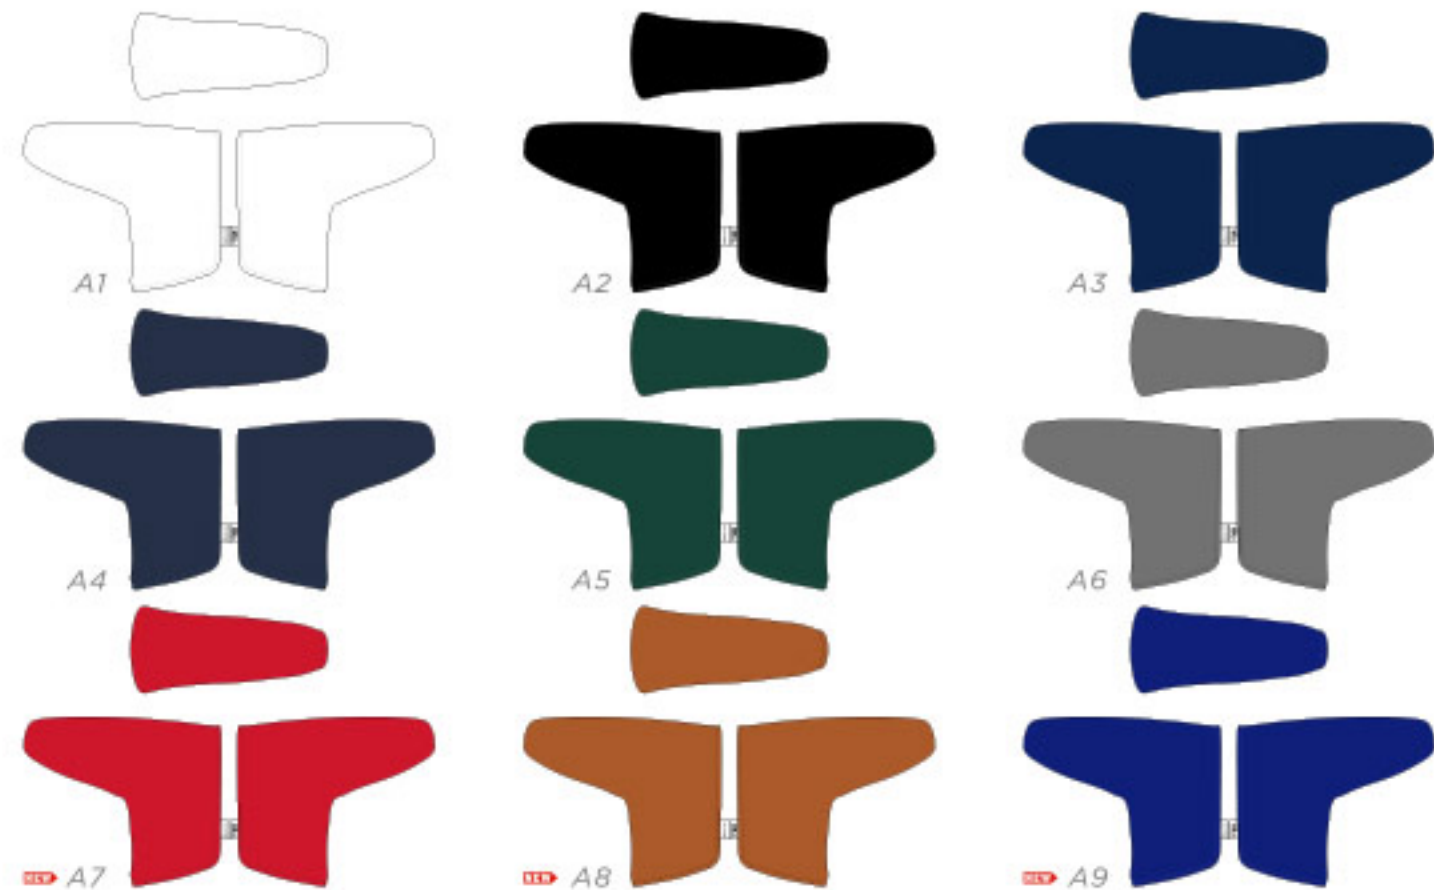

LUXURY TWIN ZIP TOTE

LUXURY SINGLE ZIP TOTE

# ELITE CONTINENTAL LARGE TOTE BAG

NEW

ELITE COLOUR

WHITE	BLACK	COOL GRAY 10 C	3390C	NAVY 202C	Royal Blue 800C	HUNTER GREEN 507C	TAN	RED 800C
-------	-------	----------------	-------	-----------	-----------------	-------------------	-----	----------