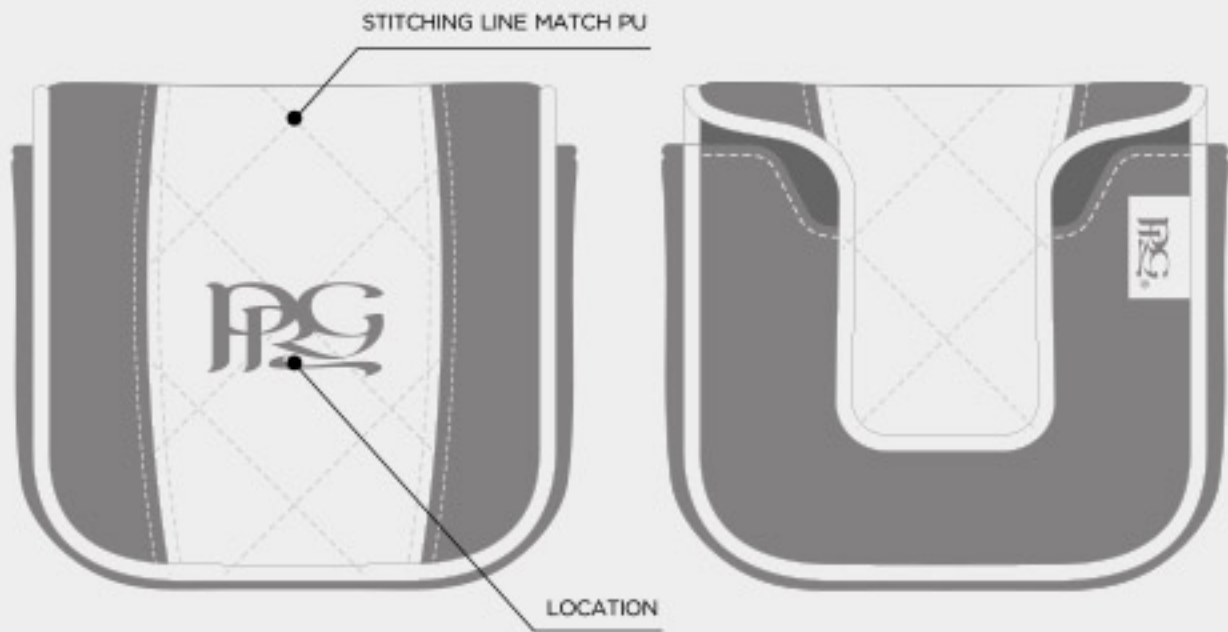

ELITE CONTINENTAL SPIDER MALLET

1. ELITE COLOUR
2. WHITE
   - BLACK
   - COOL GRAY 10 C
   - 2380C
   - NAVY 282C
   - Royal Blue 662C
   - HUNTER GREEN 567C
   - TAN
   - RED 196C