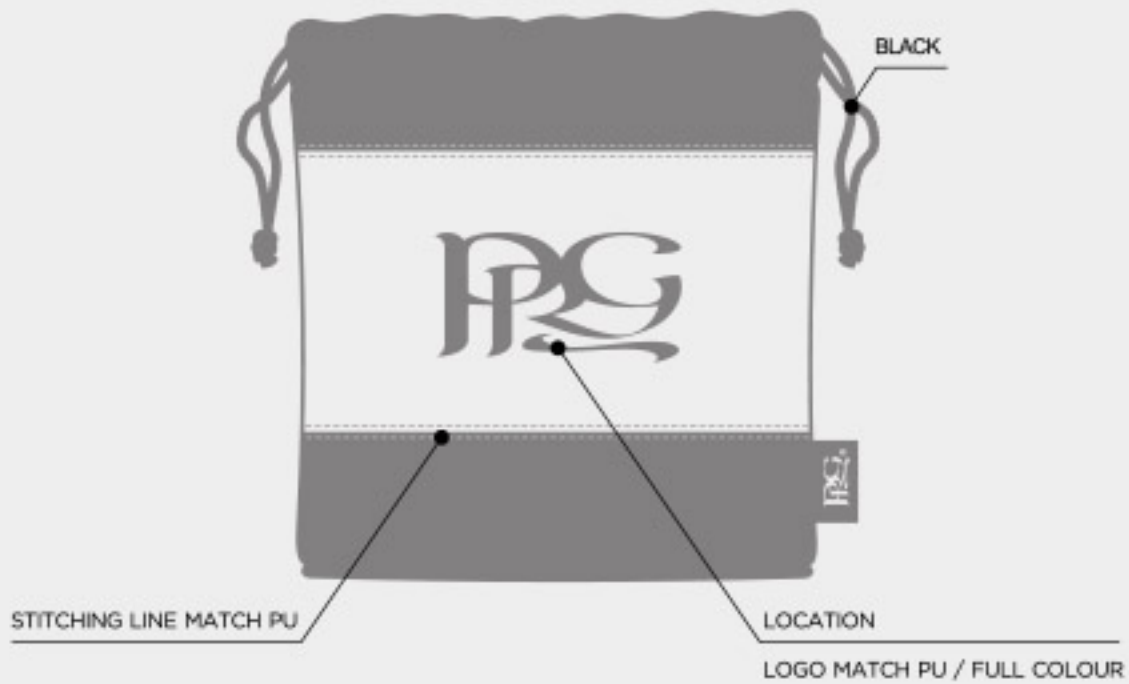

HORIZON POUCH TOTE BAG

Grid of 18 color options for the Horizon Pouch Tote Bag, labeled C1 through C18. Each option shows a different color combination for the top, middle, and bottom sections of the bag.

USA	C1	C2	C3	C4	C5
C6	C7	C8	C9	C10	C11
C12	C13	C14	C15	C16	C17
C18					

PU COLOUR

WHITE	BLACK	ROYAL BLUE 2935C	NAVY 289C	HUNTER GREEN 567C	LIME GREEN 381C	YELLOW 125C	ORANGE 172C	RED 166C	PURPLE 2617C	BROWN 2522C	COOL GRAY 10 C