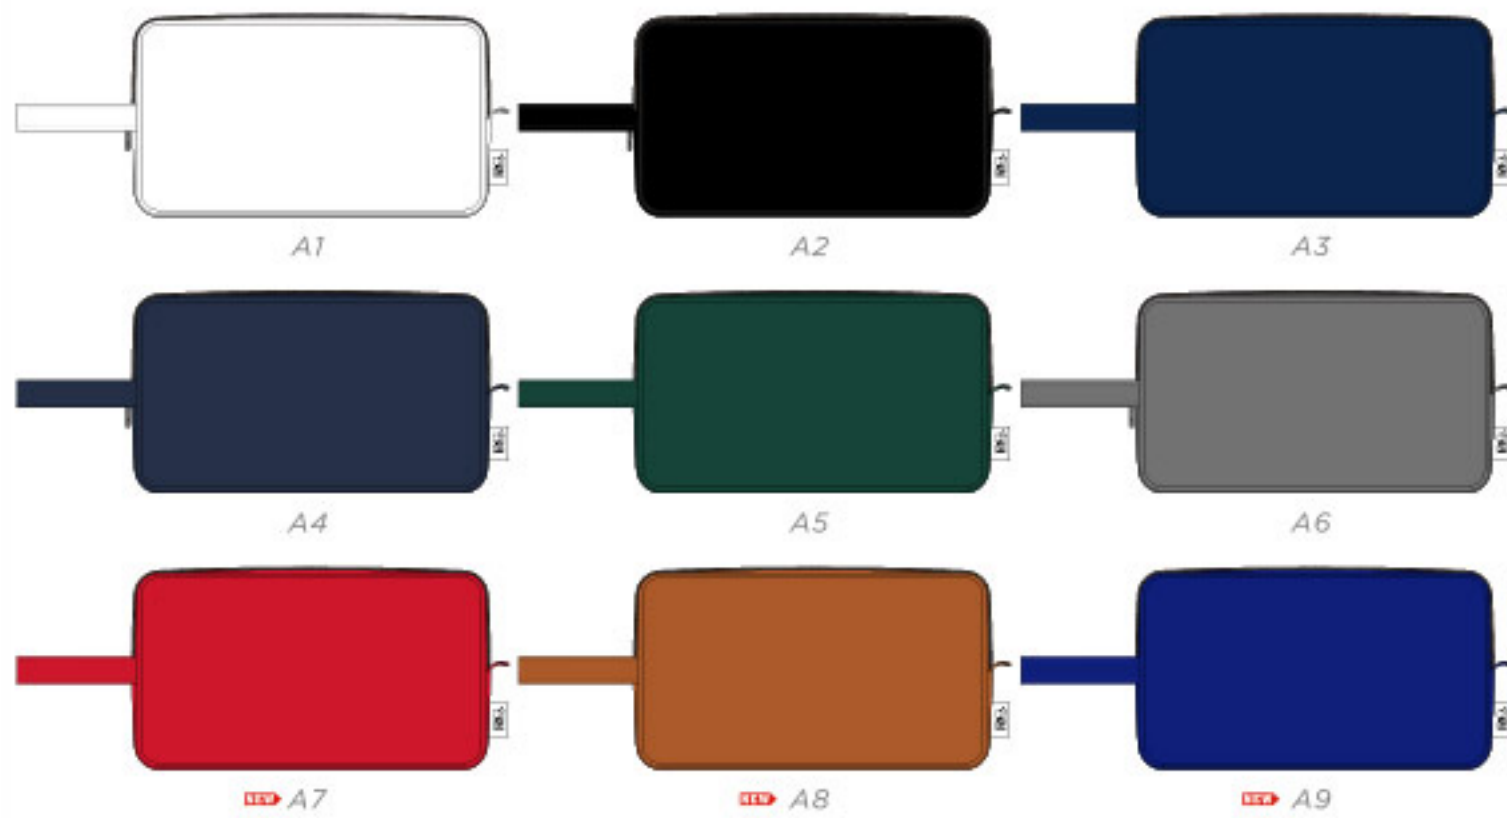

ELITE STUDIO COLLECTION TOILETRY BAG