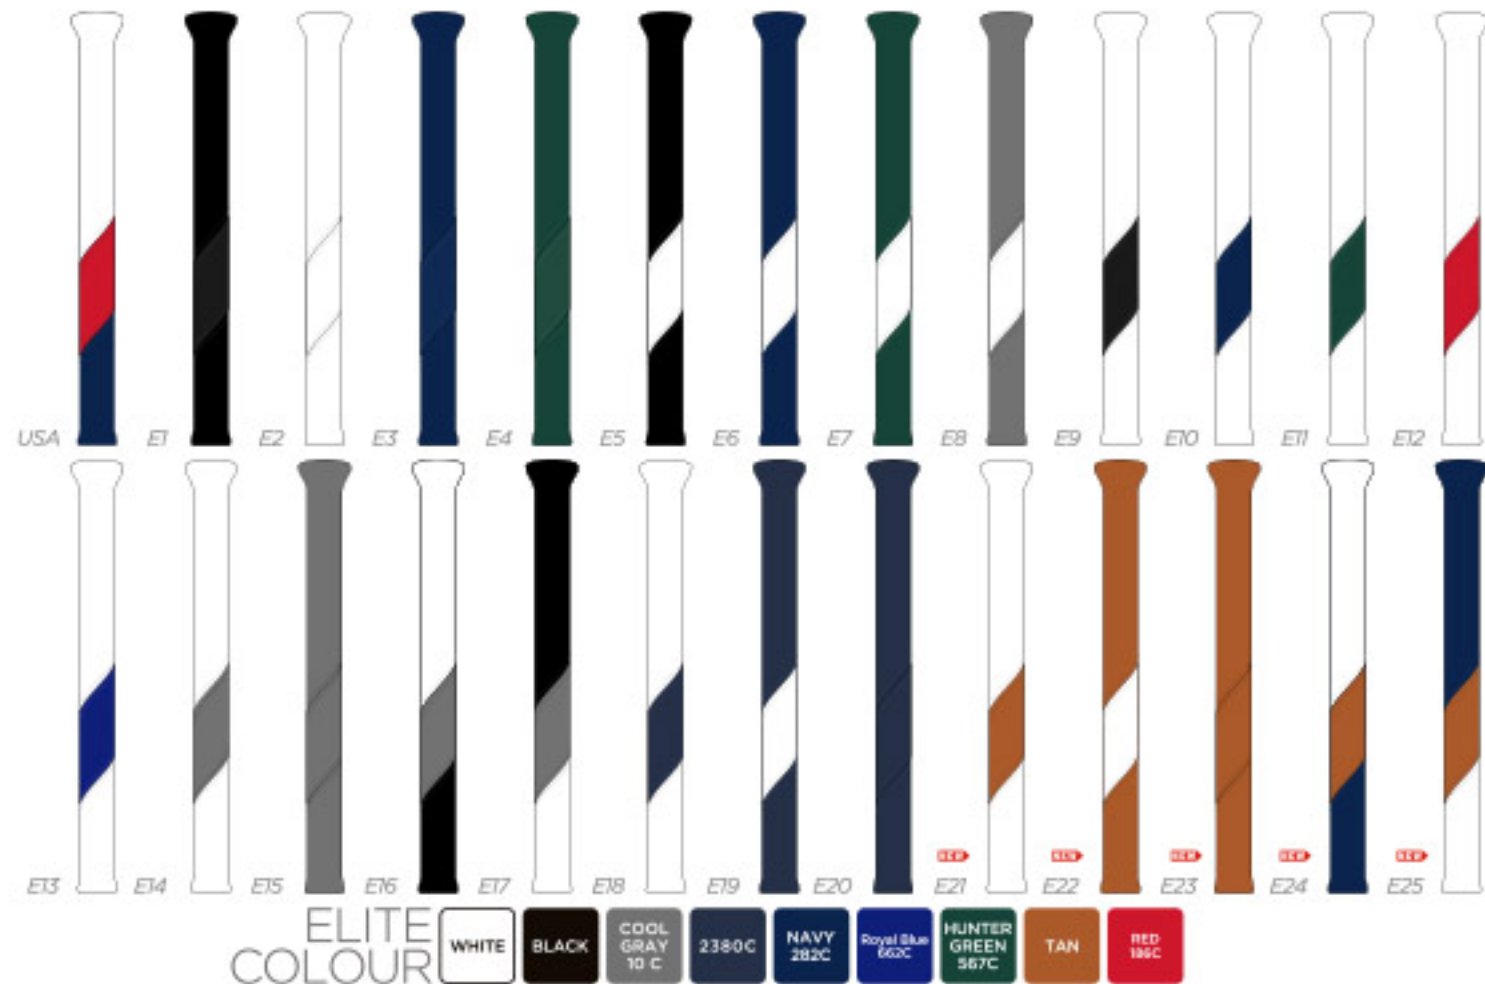

WHITE BLACK COOL GRAY 10 C 2380C NAVY 282C Royal Blue 602C HUNTER GREEN 567C TAN RED 100C

The grid displays 25 color options for the putter cover, labeled E1 through E25. Each option shows a front view and a back view of the cover. The colors include various shades of blue, green, gray, black, white, red, and tan. A legend at the bottom right lists the color names and their corresponding codes: WHITE, BLACK, COOL GRAY 10 C, 2380C, NAVY 282C, Royal Blue 602C, HUNTER GREEN 567C, TAN, and RED 100C. The 'USA' label is positioned above the first two options (E1 and E2).

# ELITE COLLEGE DELUXE TOTE BAG

# ELITE COLLEGE PREMIUM SHOE BAG

LOCATION

LOGO MATCH PU / FULL COLOUR

PIPING MATCH MIDDLE PU

STITCHING LINE MATCH PU

ELITE COLOUR

WHITE	BLACK	COOL GRAY 10 C	2380C	NAVY 282C	Royal Blue 862C	HUNTER GREEN 967C	TAN	RED 186C
-------	-------	----------------	-------	-----------	-----------------	-------------------	-----	----------

LOCATION  
LOGO MATCH PU / FULL COLOUR

FRONT

STITCHING LINE MATCH PU

SIDE

USA A1 A2 A3 A4 A5 A6

A7 A8 A9 A10 A11 A12 A13

A14 A15 A16 A17 A18 A19 A20

A21 A22 A23