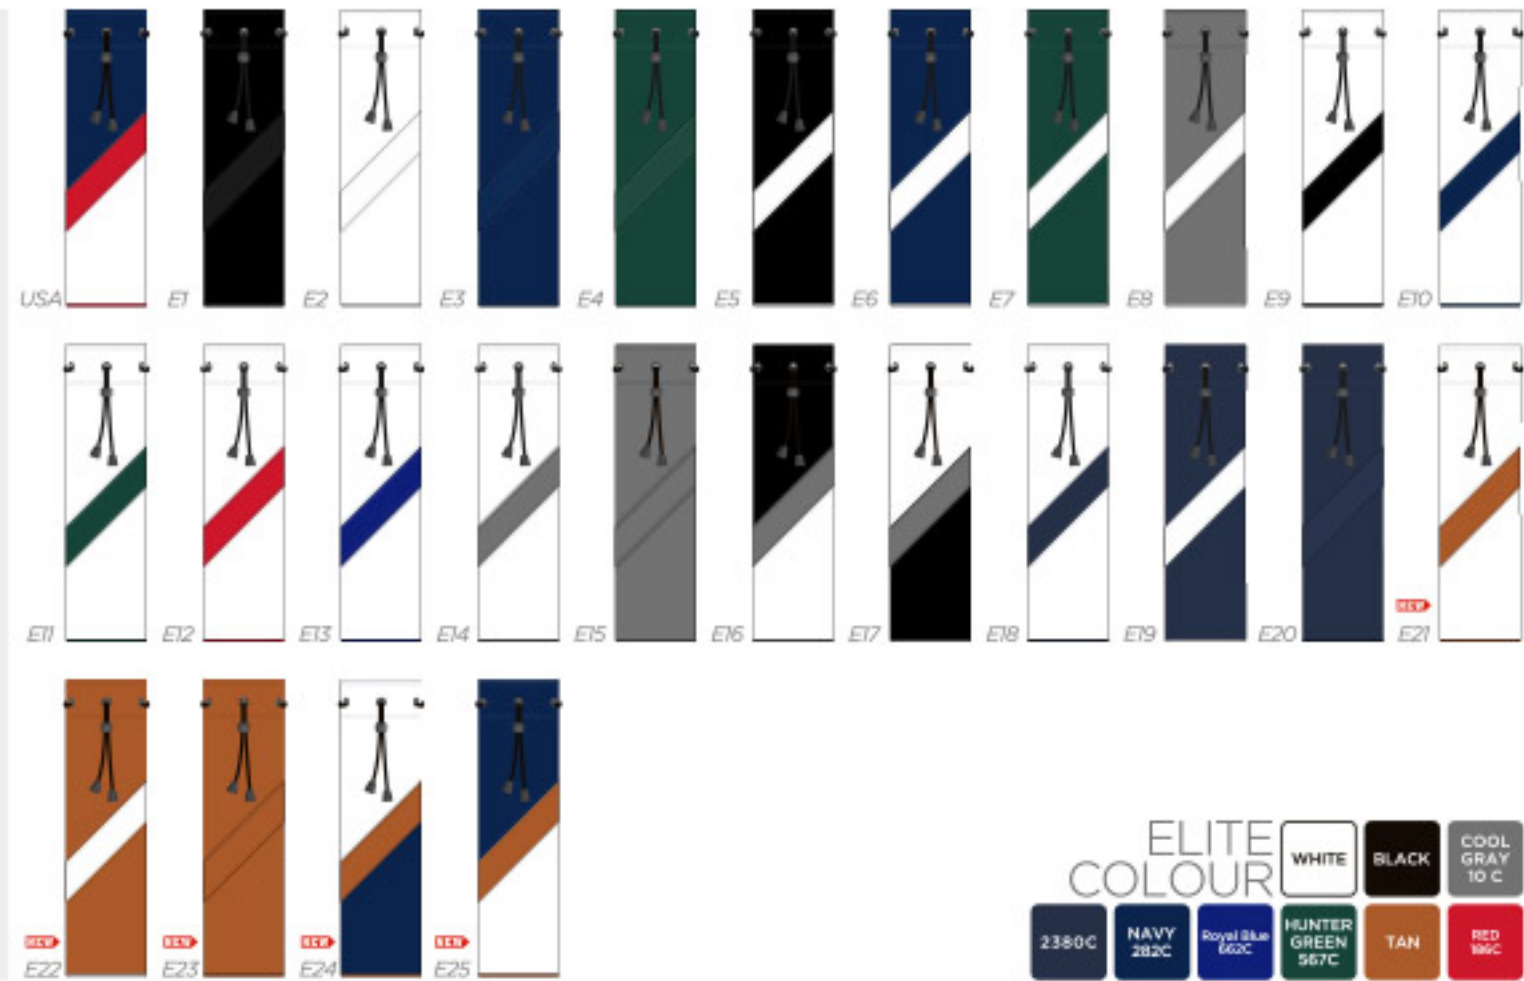

ELITE COLLEGE WINE TOTE BAG