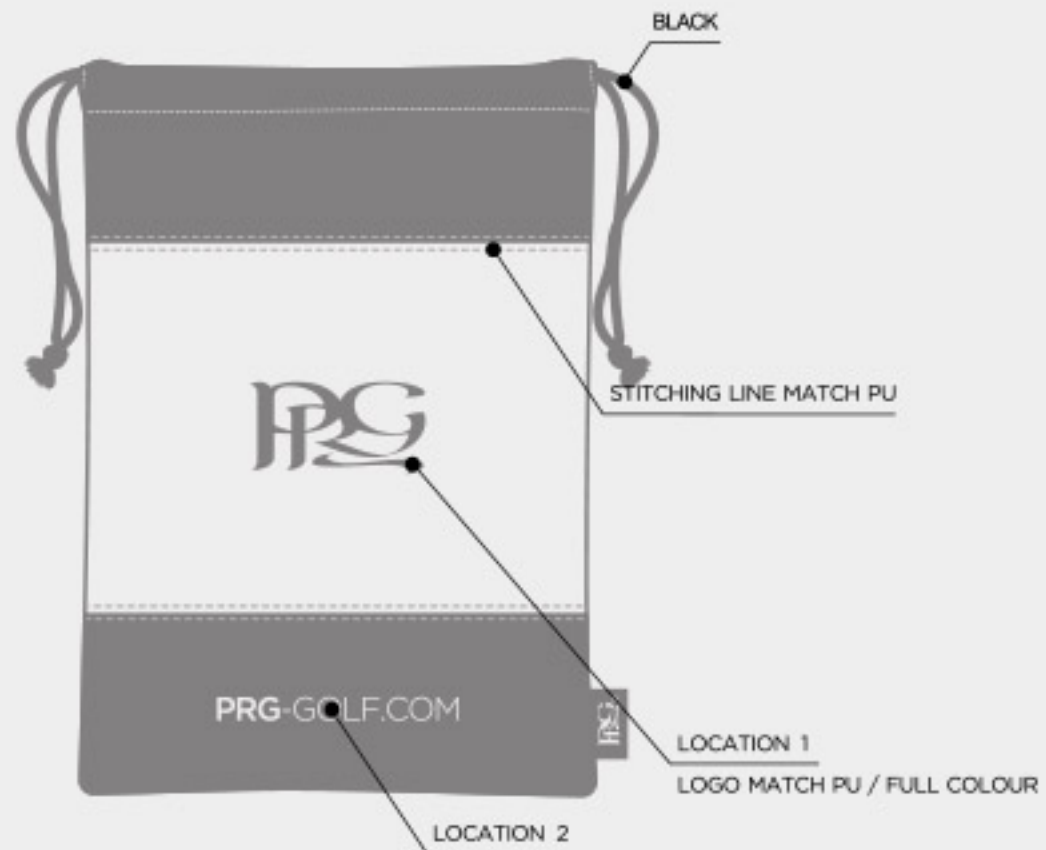

HORIZON DELUXE SHOE BAG