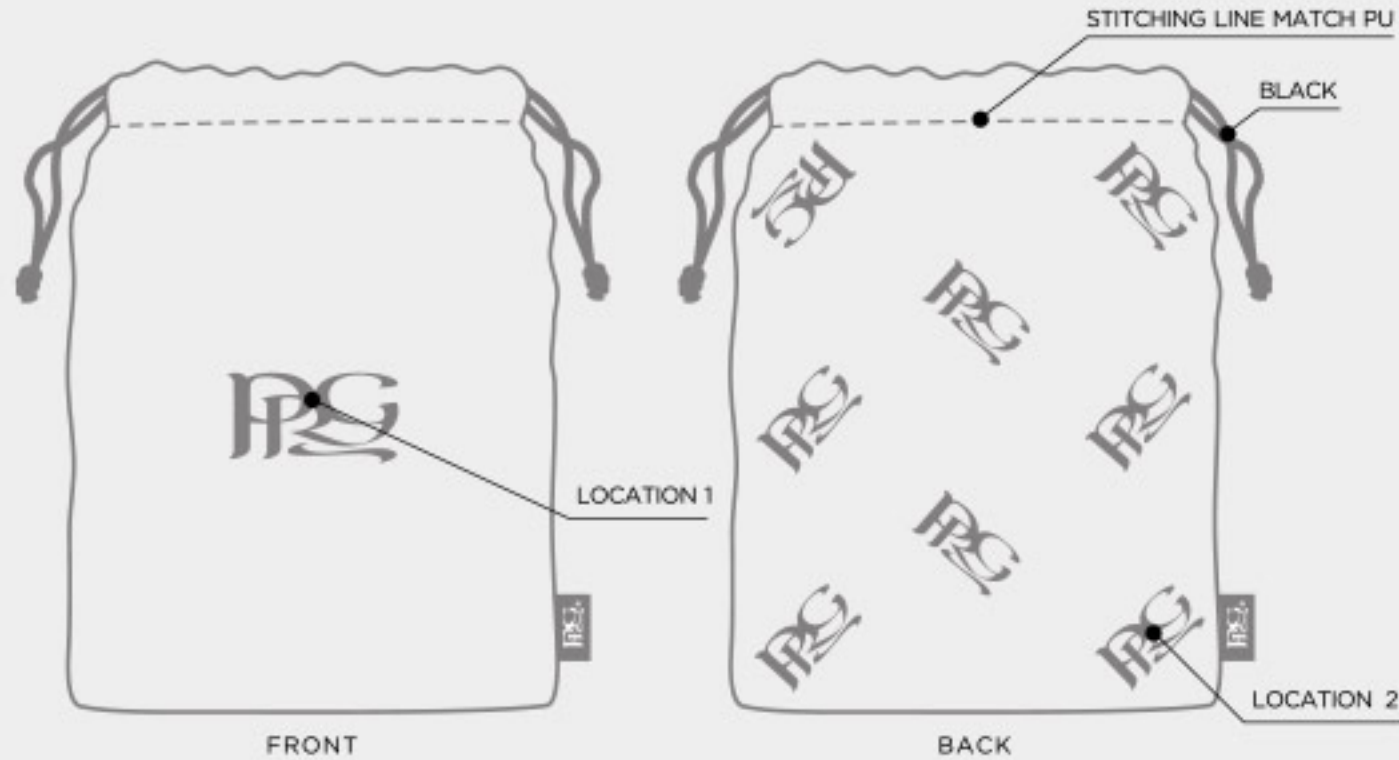

# TOTE BAG PREMIUM POUCH / JUNIOR / MID