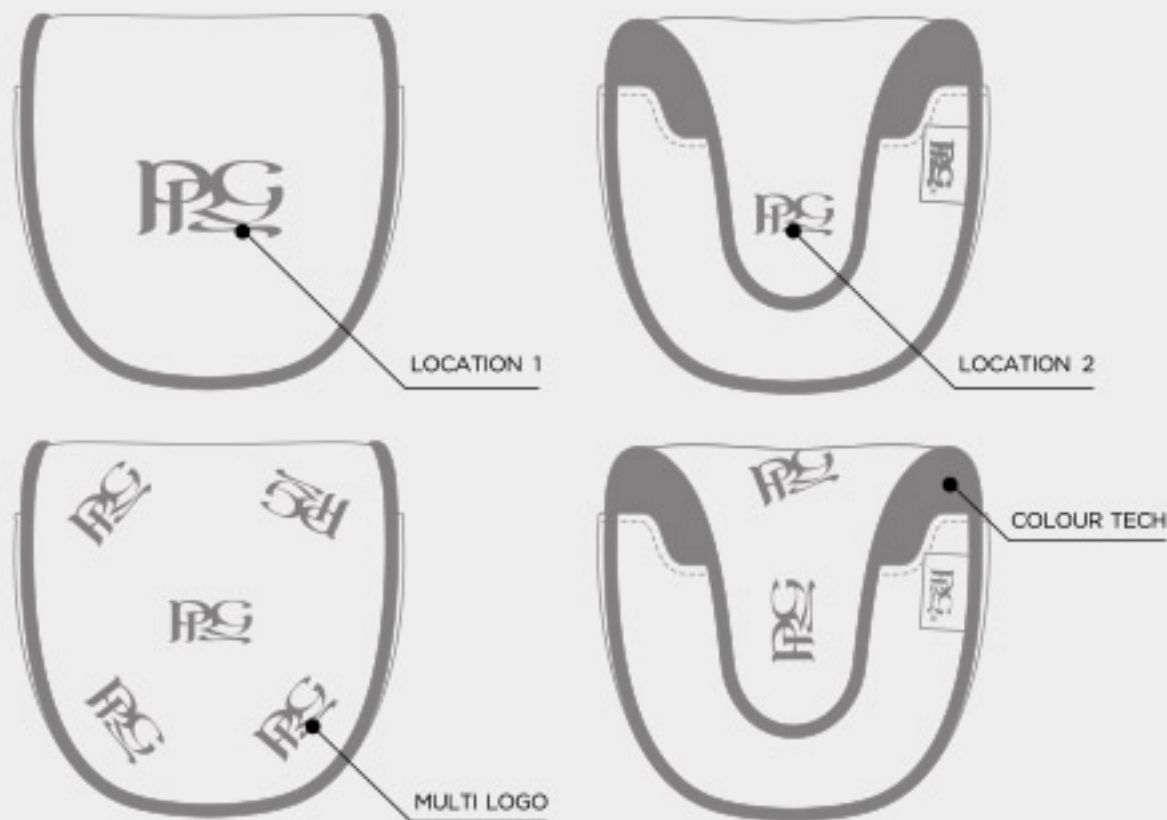

STELLAR MALLET PUTTER COVER