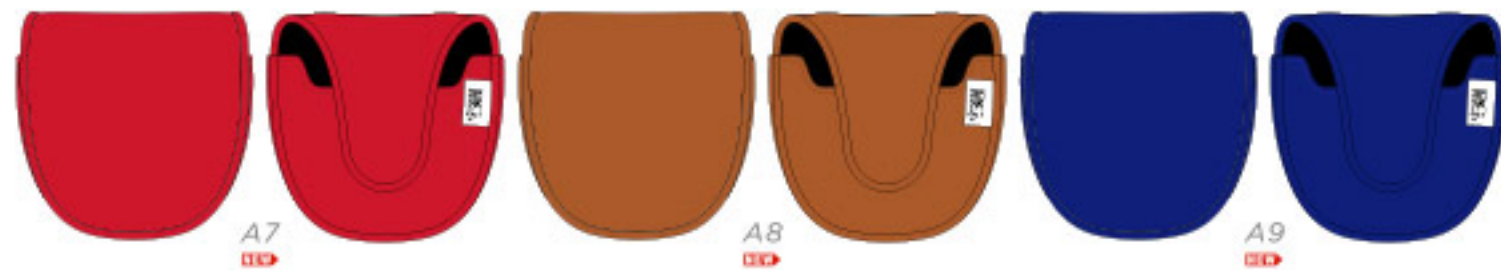

LUXURY TWIN ZIP TOTE

LUXURY SINGLE ZIP TOTE

# ELITE CONTINENTAL LARGE TOTE BAG

NEW

ELITE COLOUR

WHITE	BLACK	COOL GRAY 10 C	3390C	NAVY 202C	Royal Blue 800C	HUNTER GREEN 507C	TAN	RED 800C
-------	-------	----------------	-------	-----------	-----------------	-------------------	-----	----------