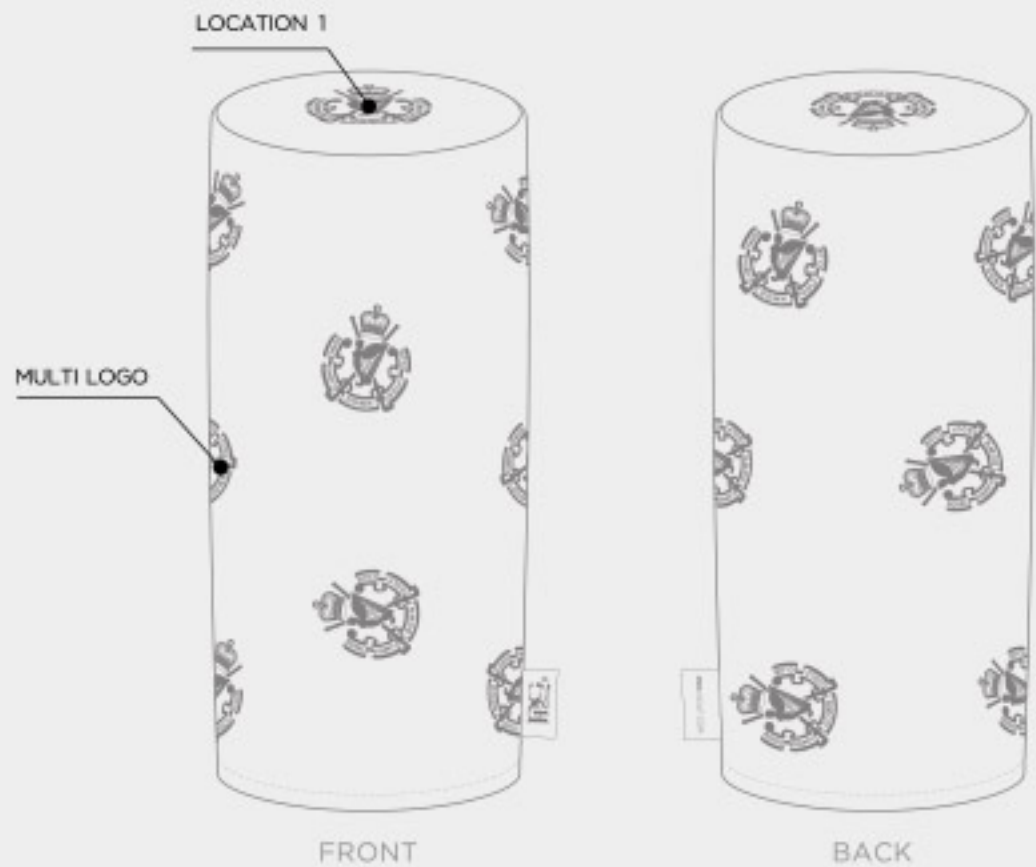

ELITE COLOUR

WHITE	BLACK	COOL GRAY 10 C	3390C	NAVY 202C	Royal Blue 800C	HUNTER GREEN 507C	TAN	RED 800C