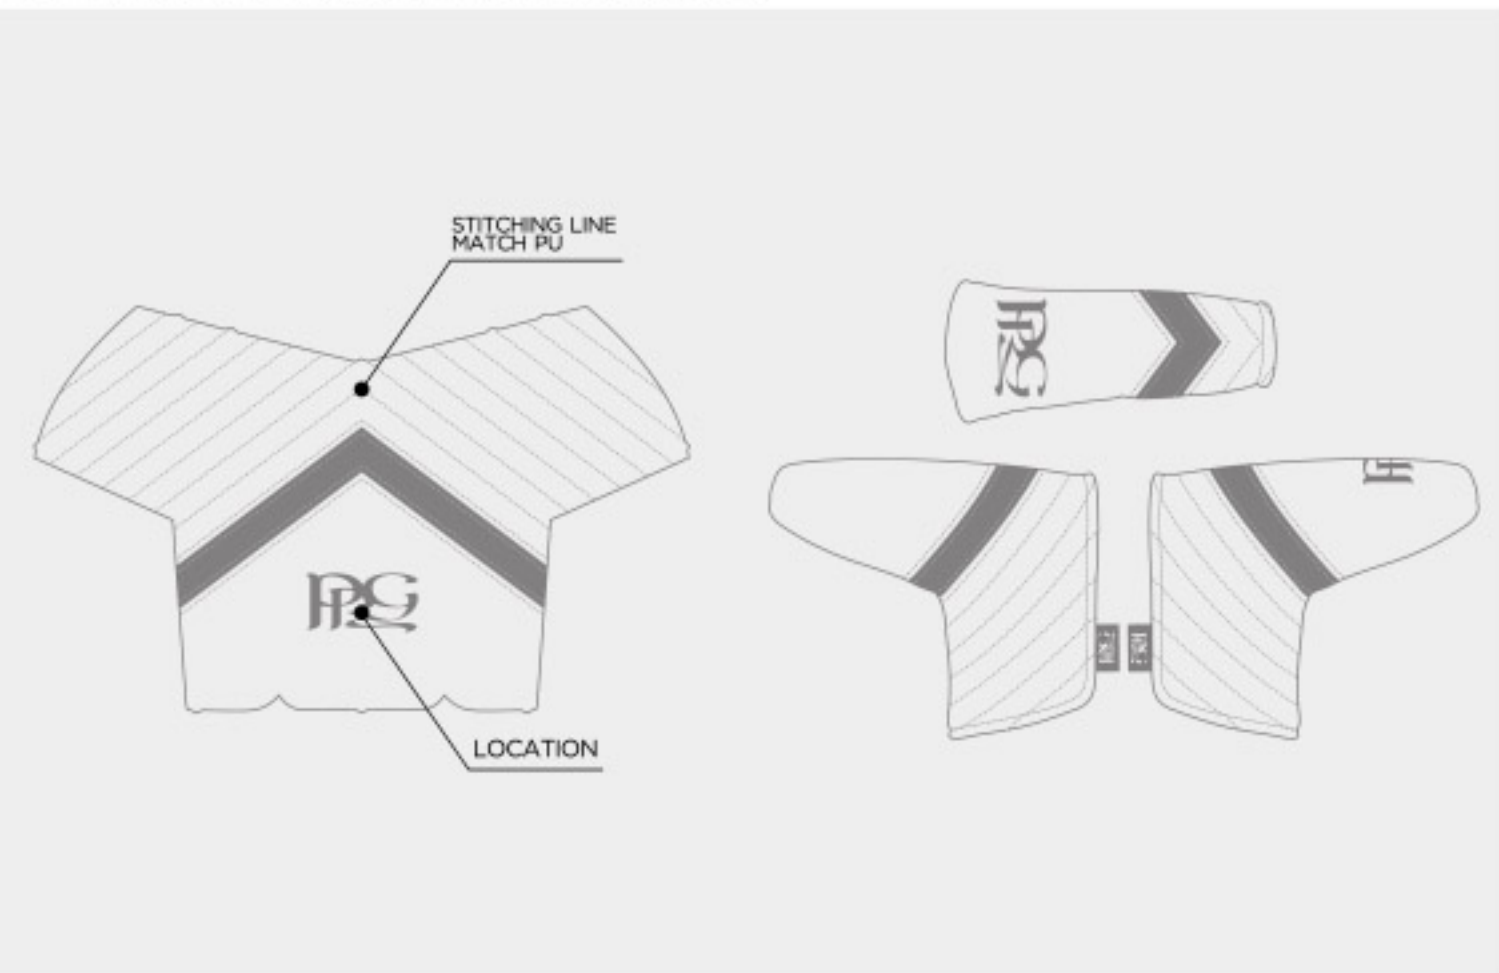

# ELITE FUSION BLADE PUTTER COVER