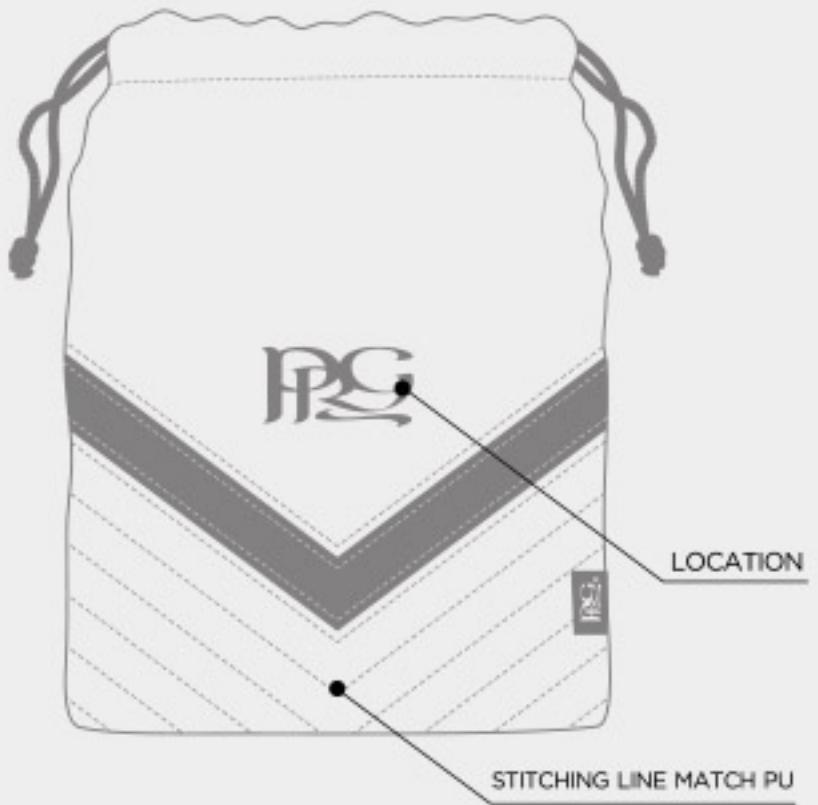

# ELITE FUSION MALLET PUTTER COVER

# ELITE FUSION SPIDER MALLET PUTTER COVER

- ELITE COLOUR
- WHITE
  - BLACK
  - COOL GRAY 10 C
  - 2380C
  - NAVY 282C
  - Royal Blue 662C
  - HUNTER GREEN 567C
  - TAN
  - RED 199C

**NEW**

ELITE FUSION PREMIUM TOTE BAG