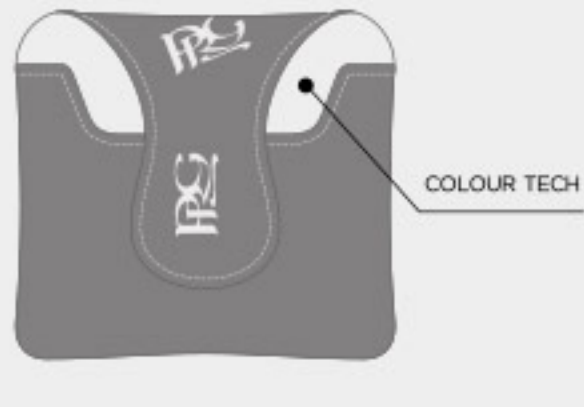

STELLAR VINTAGE MALLET