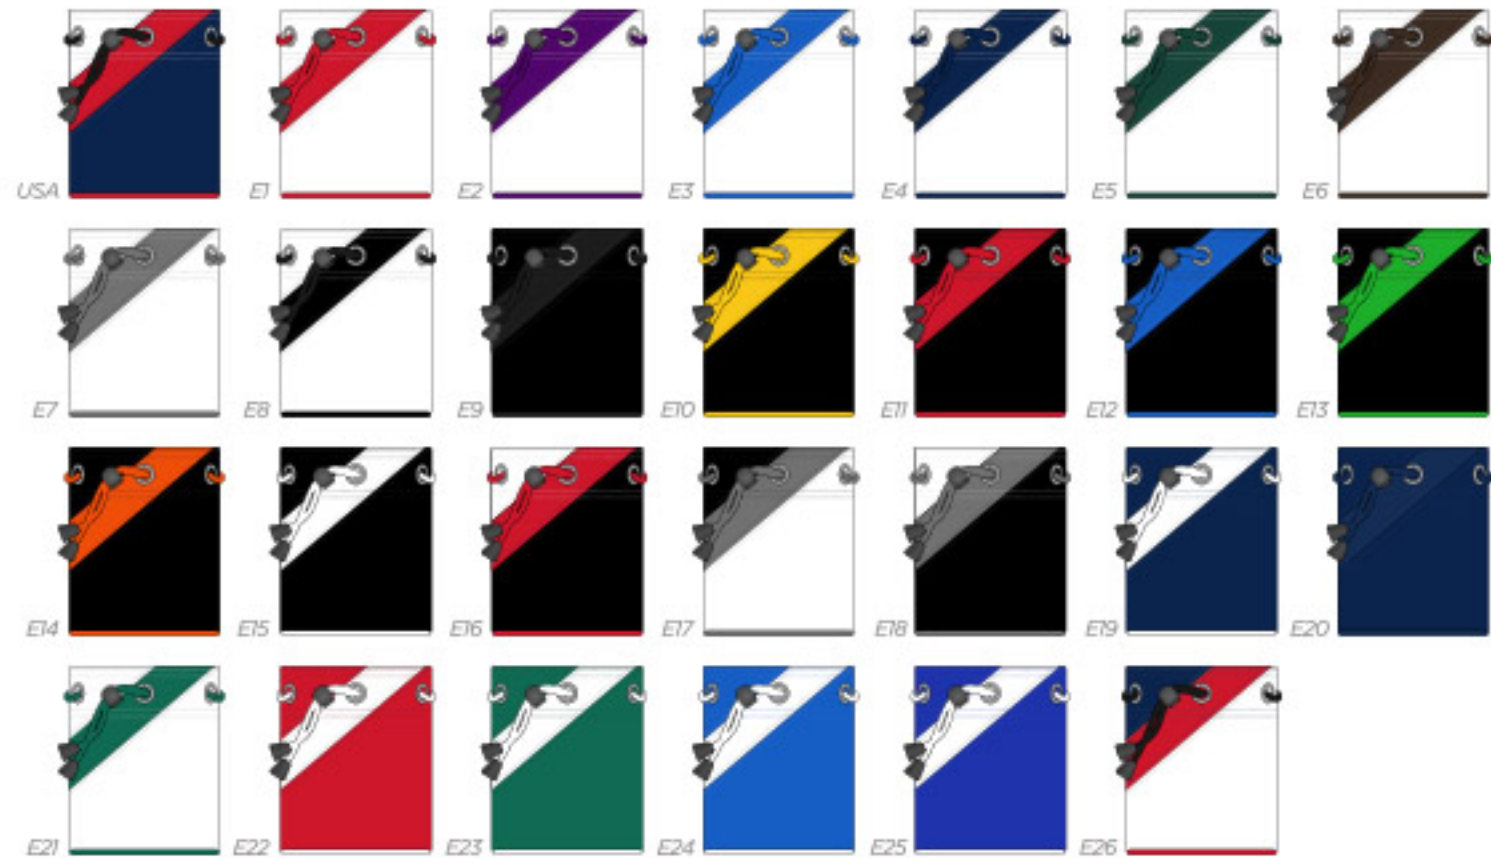

COLLEGE DELUXE TOTE BAG