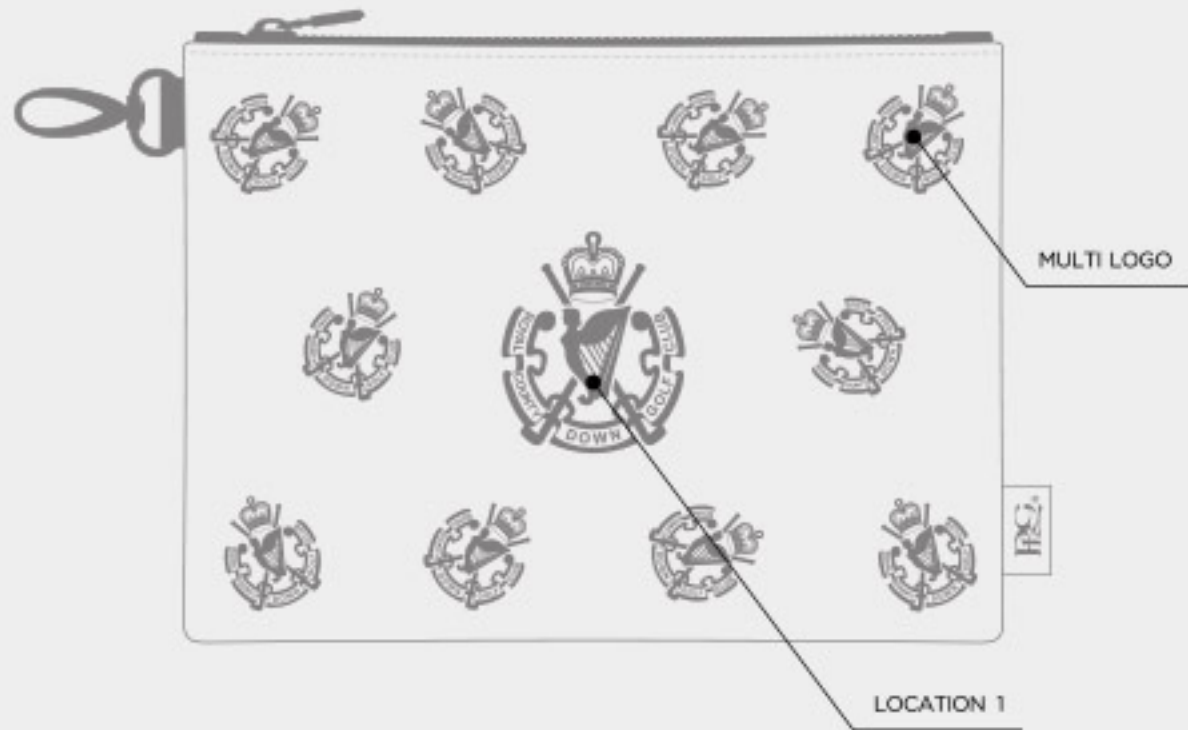

ELITE COLOUR

WHITE	BLACK	COOL GRAY 10 C	3380C	NAVY 202C	Royal Blue 893C	HUNTER GREEN 947C	TAN	RED 893C