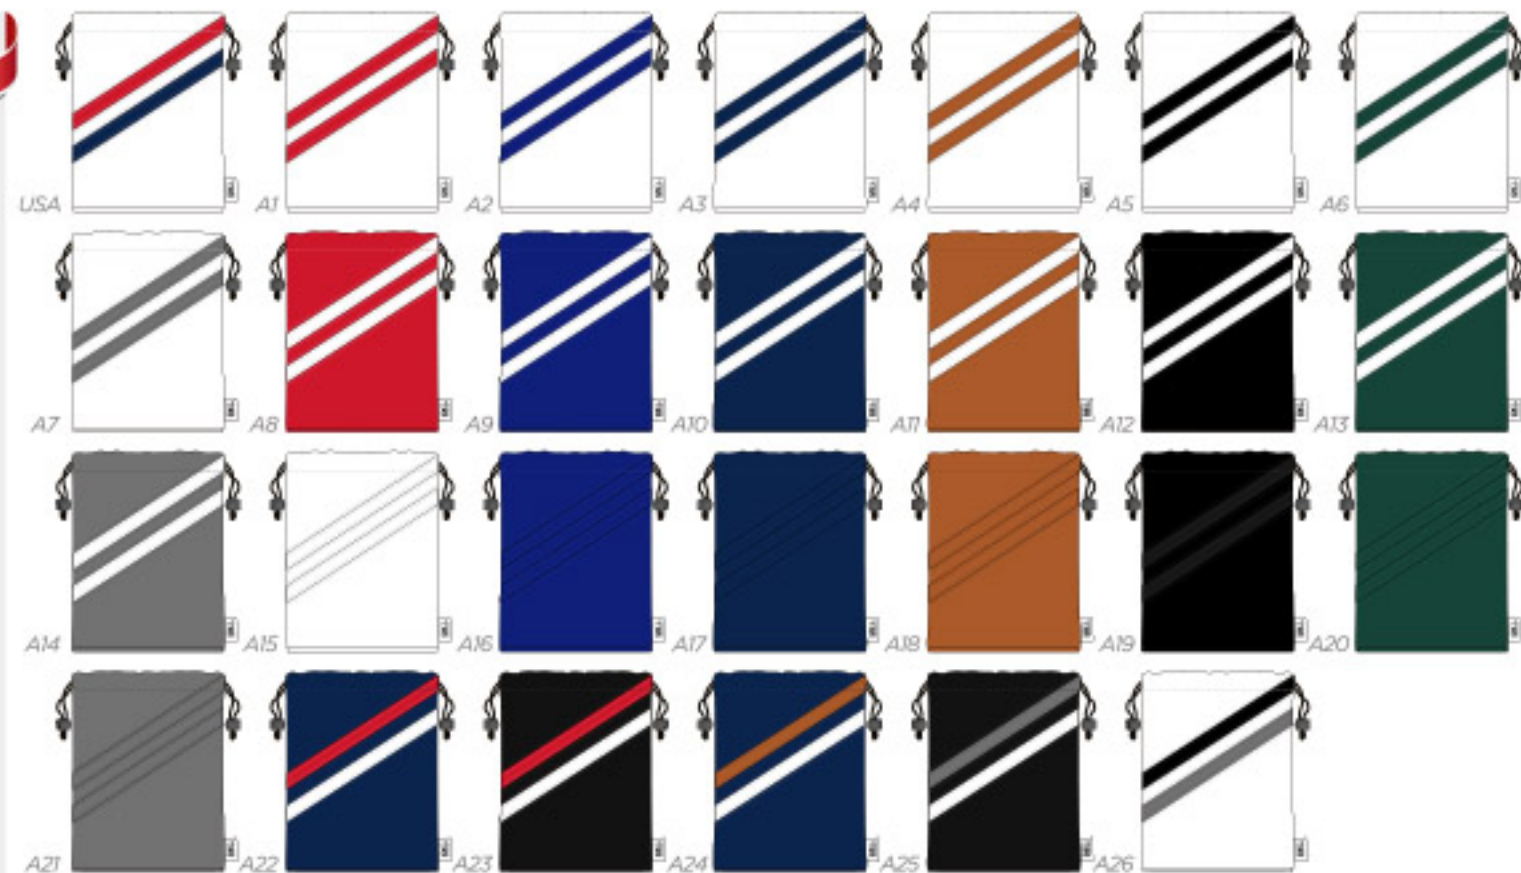

ELITE TRACK TOUR POUCH TOTE

NEW

ELITE COLOUR

WHITE	BLACK	COOL GRAY 10 C	NAVY 282C	Royal Blue 682C	HUNTER GREEN 567C	TAN	RED 186C