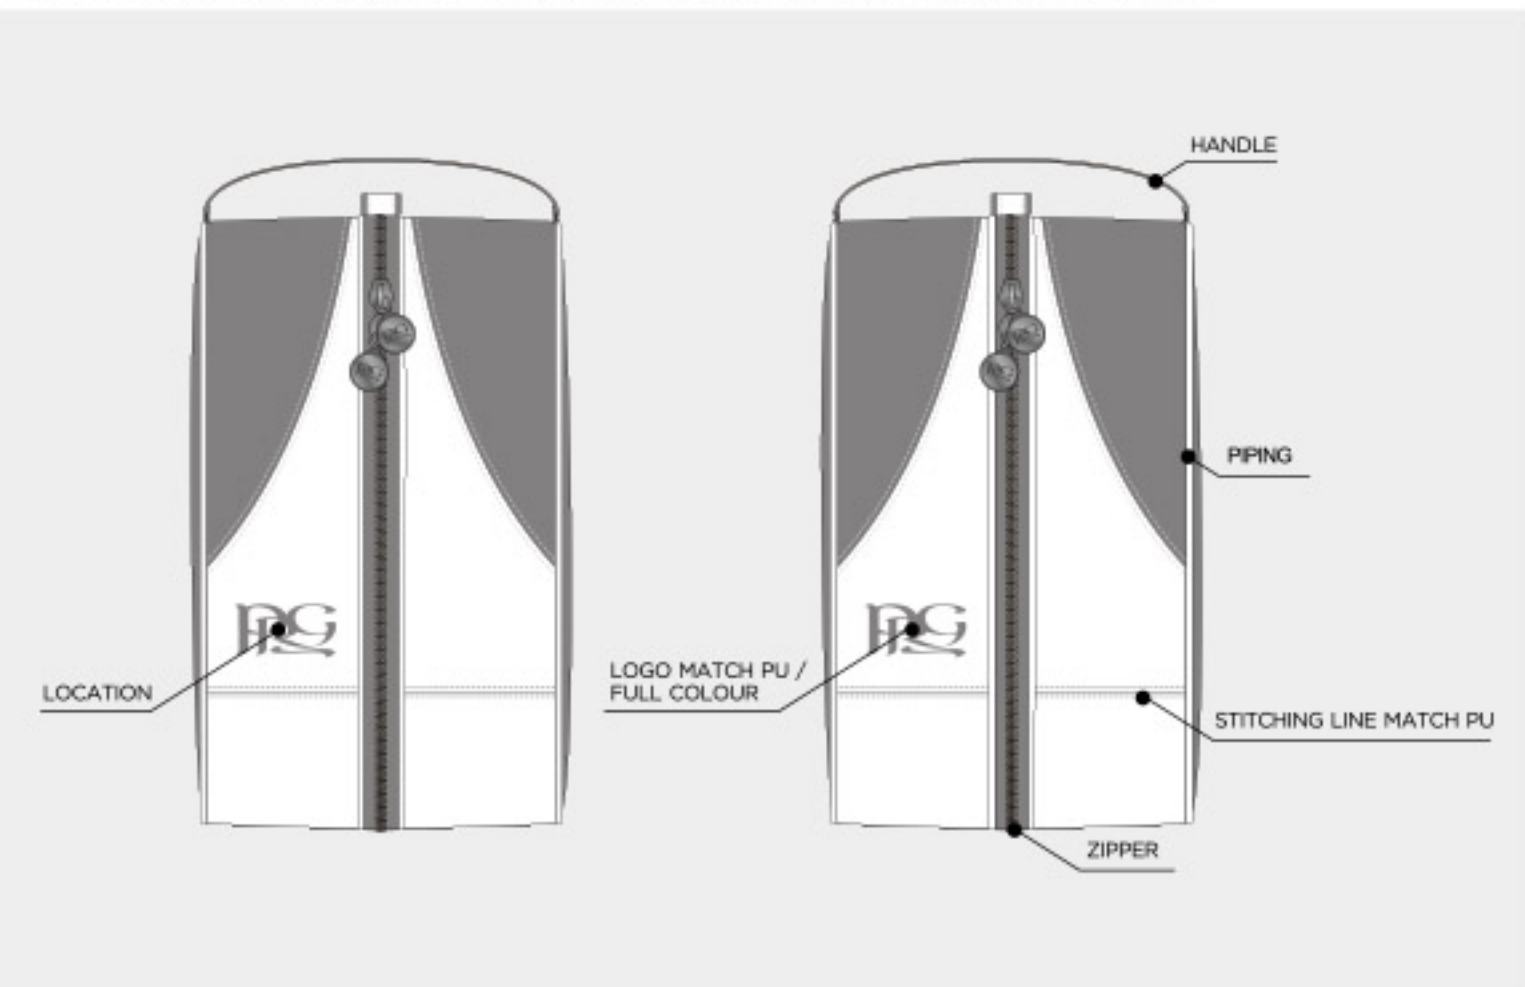

PREMIUM SHOE BAG & PREMIUM ELITE CAMO SHOE BAG