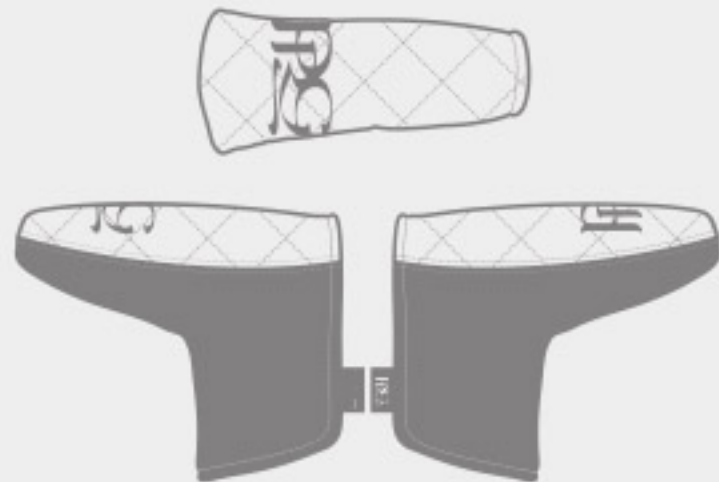

# ELITE CONTINENTAL BLADE PUTTER COVER